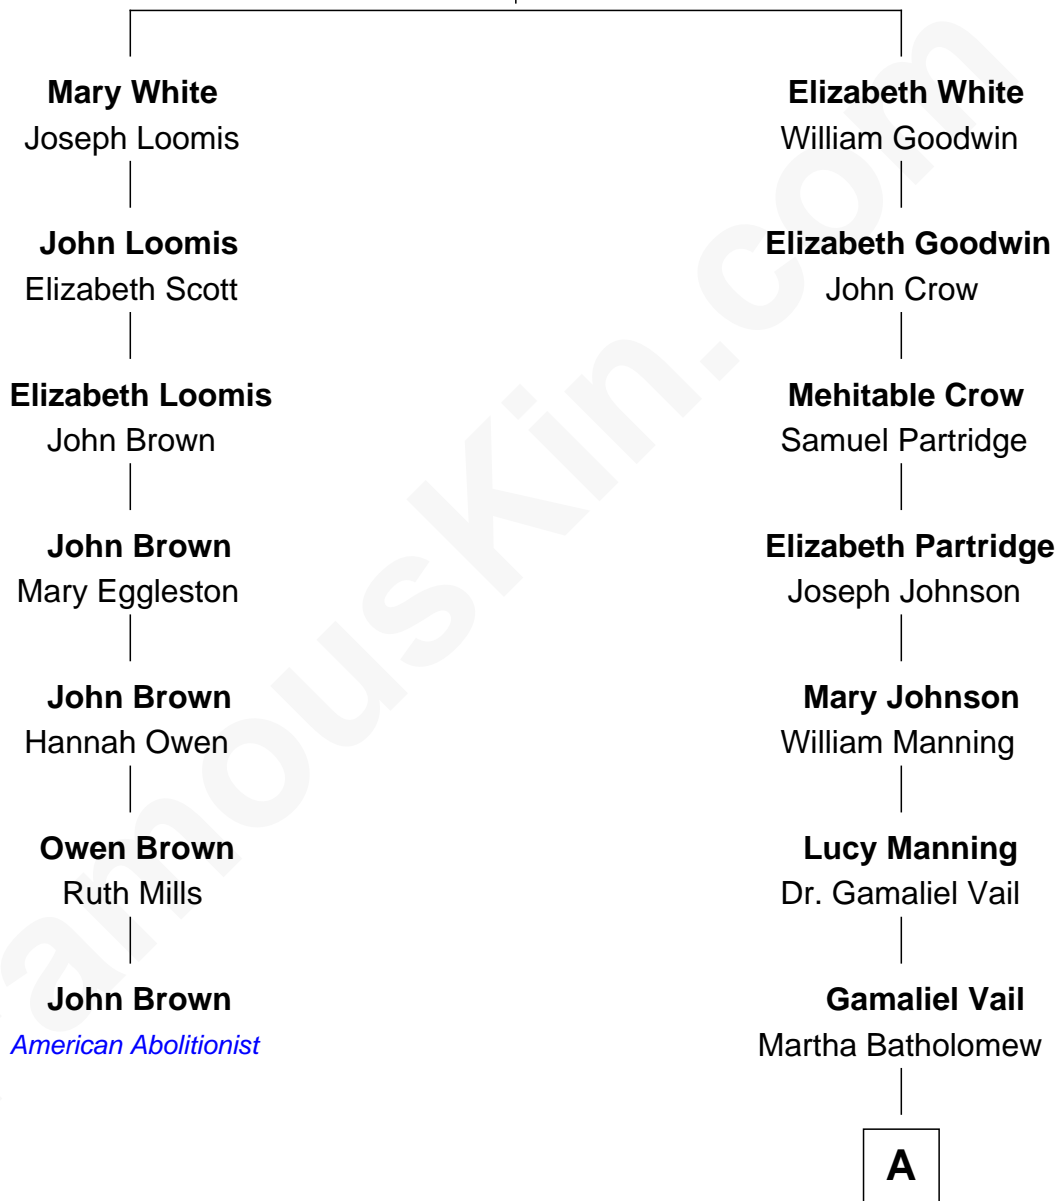

# FamousKin.com Relationship Chart of

**John Brown**

*American Abolitionist*

6th cousin 5 times removed of

**Marie Osmond**

*Singer, Actress and Doll Designer*

**Robert White**

Bridget Allgar

**A**

**Isaac Hawk Vail**  
Tyresha Ann Beeler

**Martha Tyresha Vail**  
Thomas Lorenzo Van Noy

**Agnes LaVerna Van Noy**  
Rulon Osmond

**George Viri Osmond**  
Olive May Davis

**Marie Osmond**  
*Singer, Actress and Doll Designer*