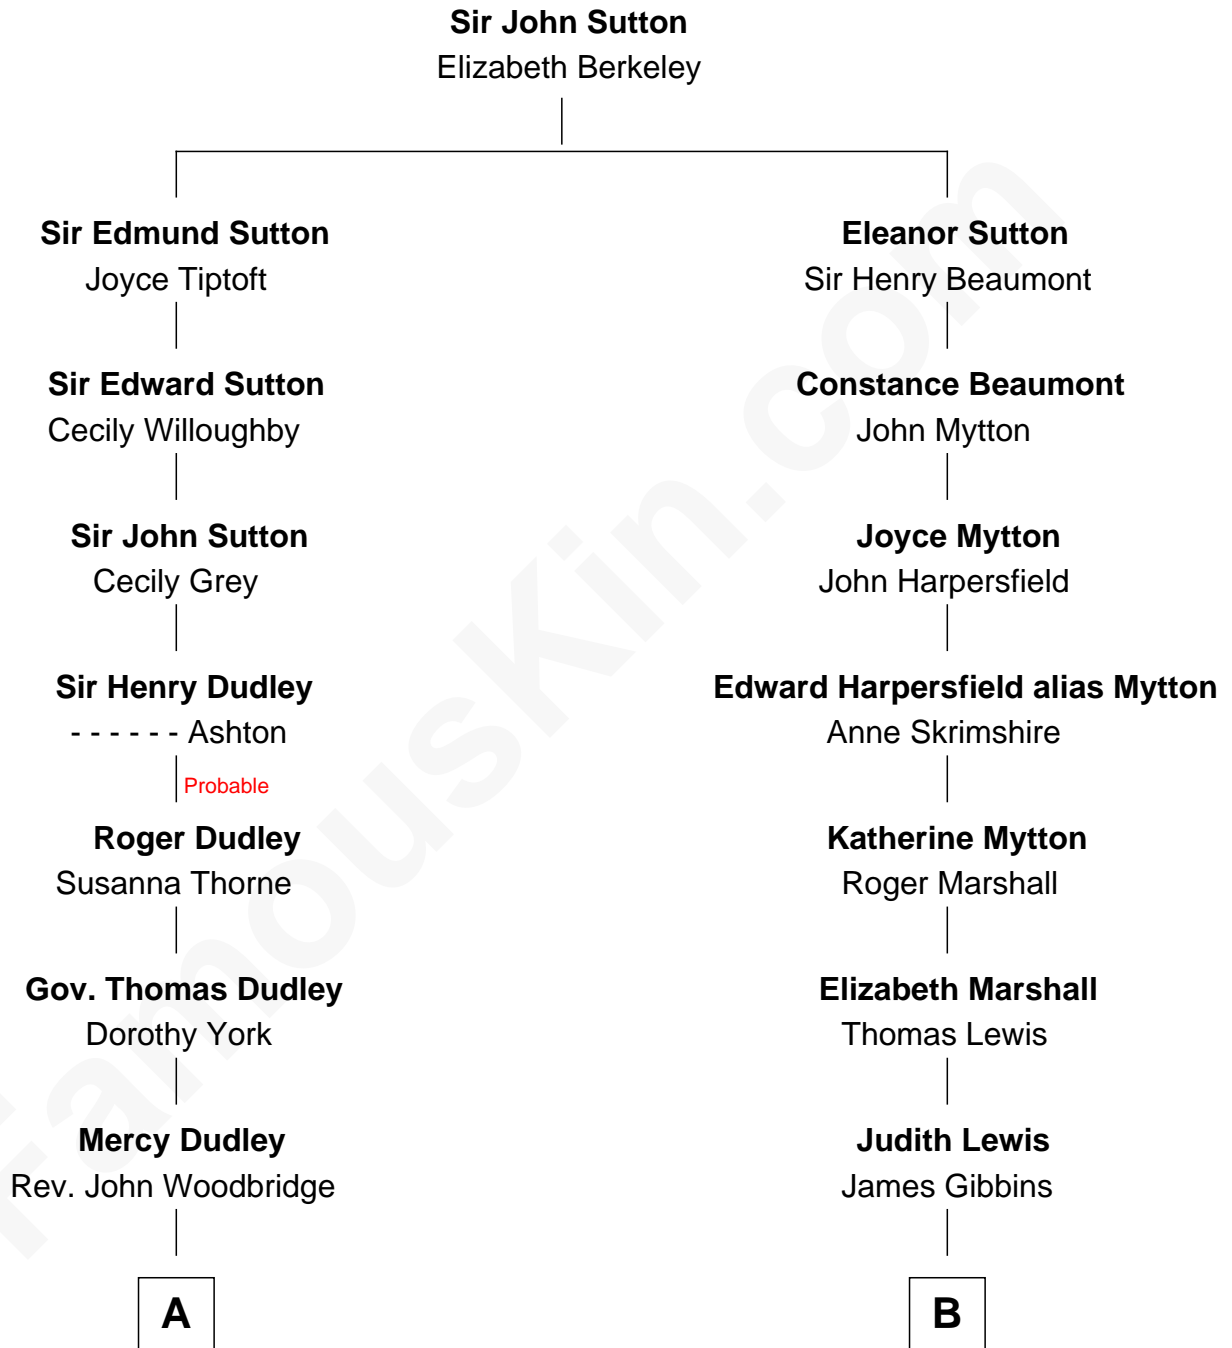

# FamousKin.com Relationship Chart of

**John Brown**

*American Abolitionist*

13th cousin 4 times removed of

**Chevy Chase**

*Comedian, Actor and Writer*

Chevy Chase photo by [Alan Light](#) (CC BY 2.0)