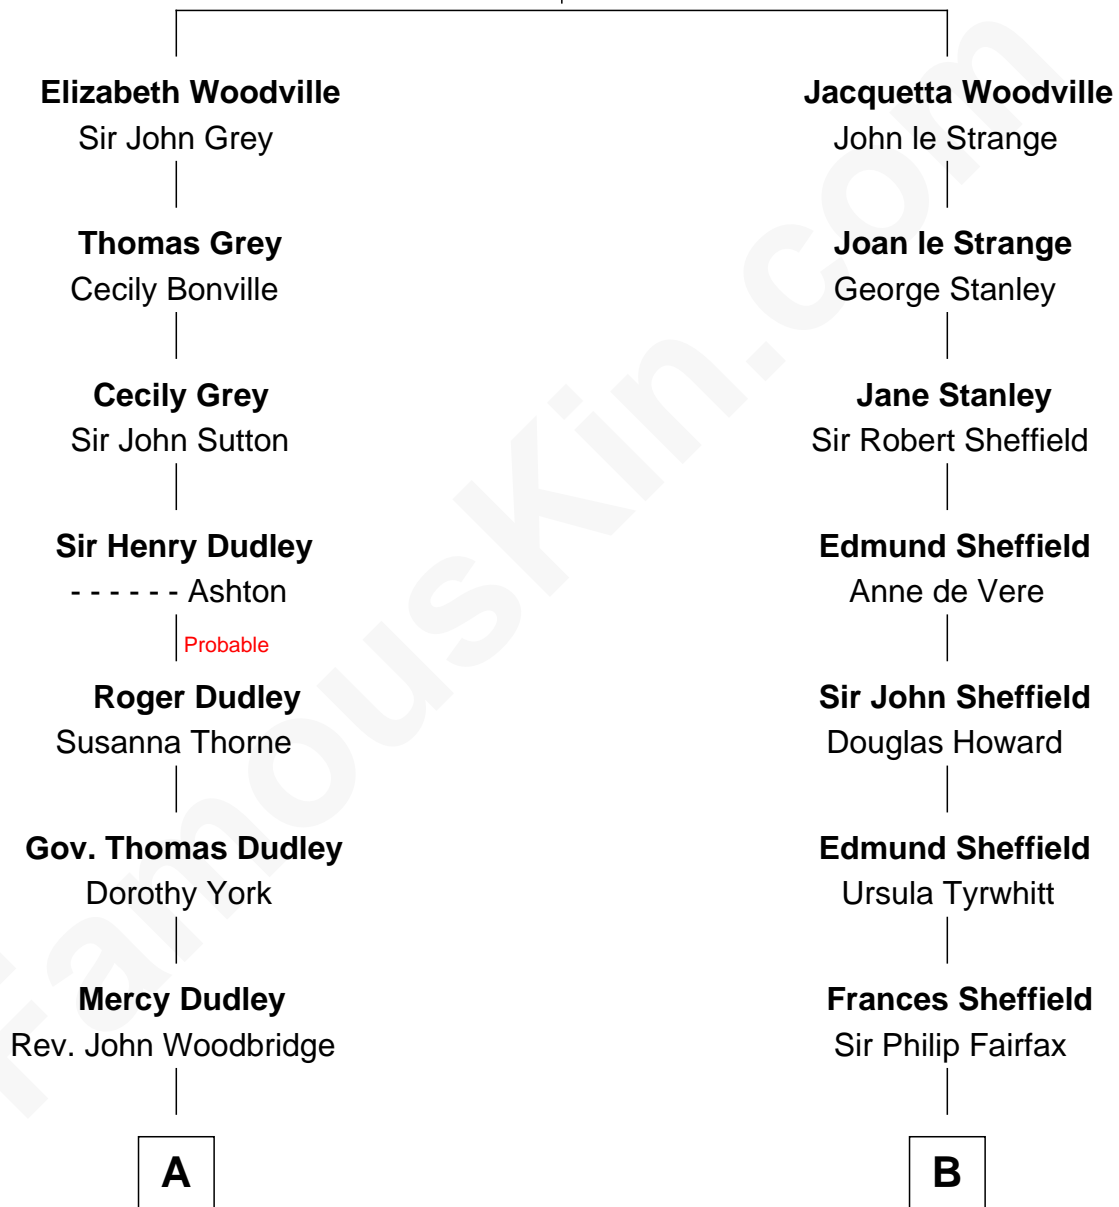

FamousKin.com Relationship Chart of

John Brown

American Abolitionist

13th cousin 6 times removed of

Ellen DeGeneres

Comedienne and TV Personality

Sir Richard Woodville
Jacquetta of Luxembourg

C

Elliot Everett DeGeneres

Ruth Elodie Martin

Elliot Everett DeGeneres

Betty Jane Pfeffer

Ellen DeGeneres

Comedienne and TV Personality

FamousKin.com