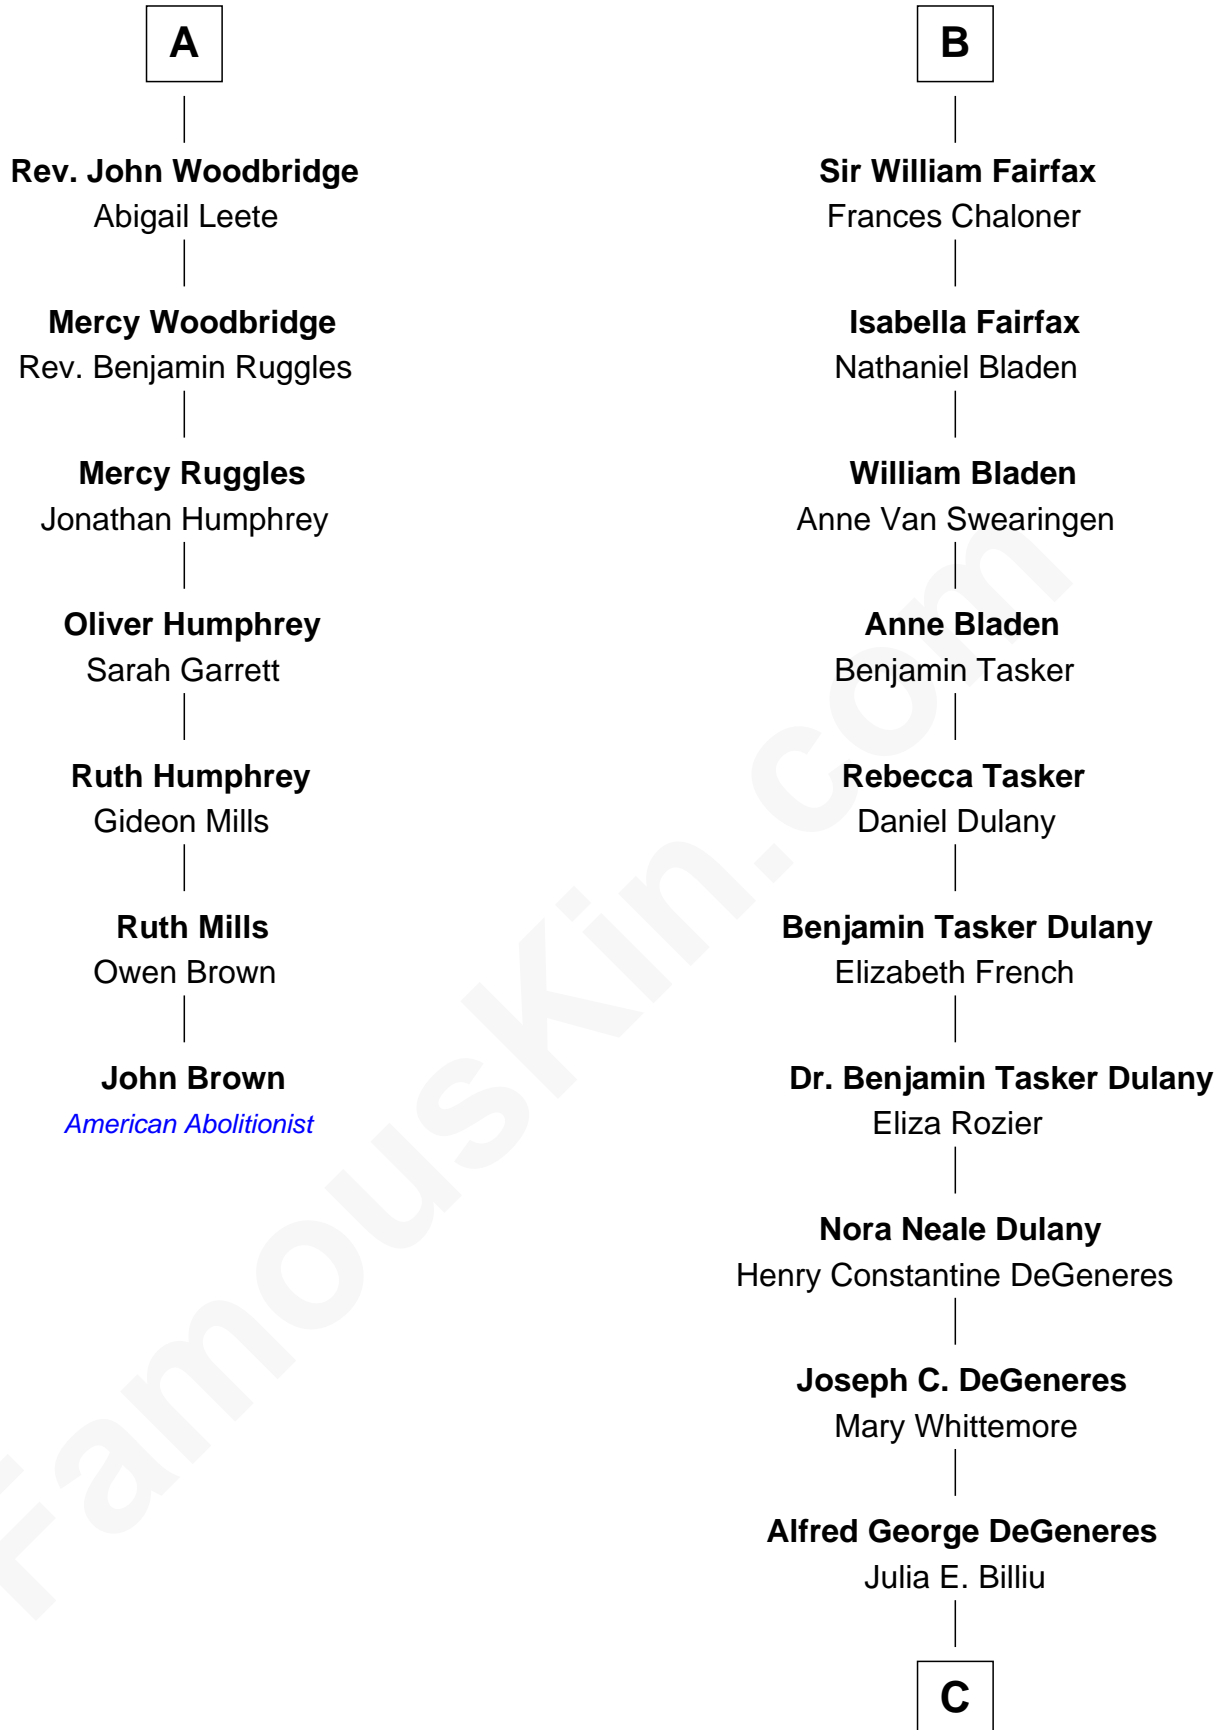

FamousKin.com Relationship Chart of

John Brown

American Abolitionist

13th cousin 6 times removed of

Ellen DeGeneres

Comedienne and TV Personality

Sir Richard Woodville
Jacquetta of Luxembourg

C

Elliot Everett DeGeneres

Ruth Elodie Martin

Elliot Everett DeGeneres

Betty Jane Pfeffer

Ellen DeGeneres

Comedienne and TV Personality

FamousKin.com