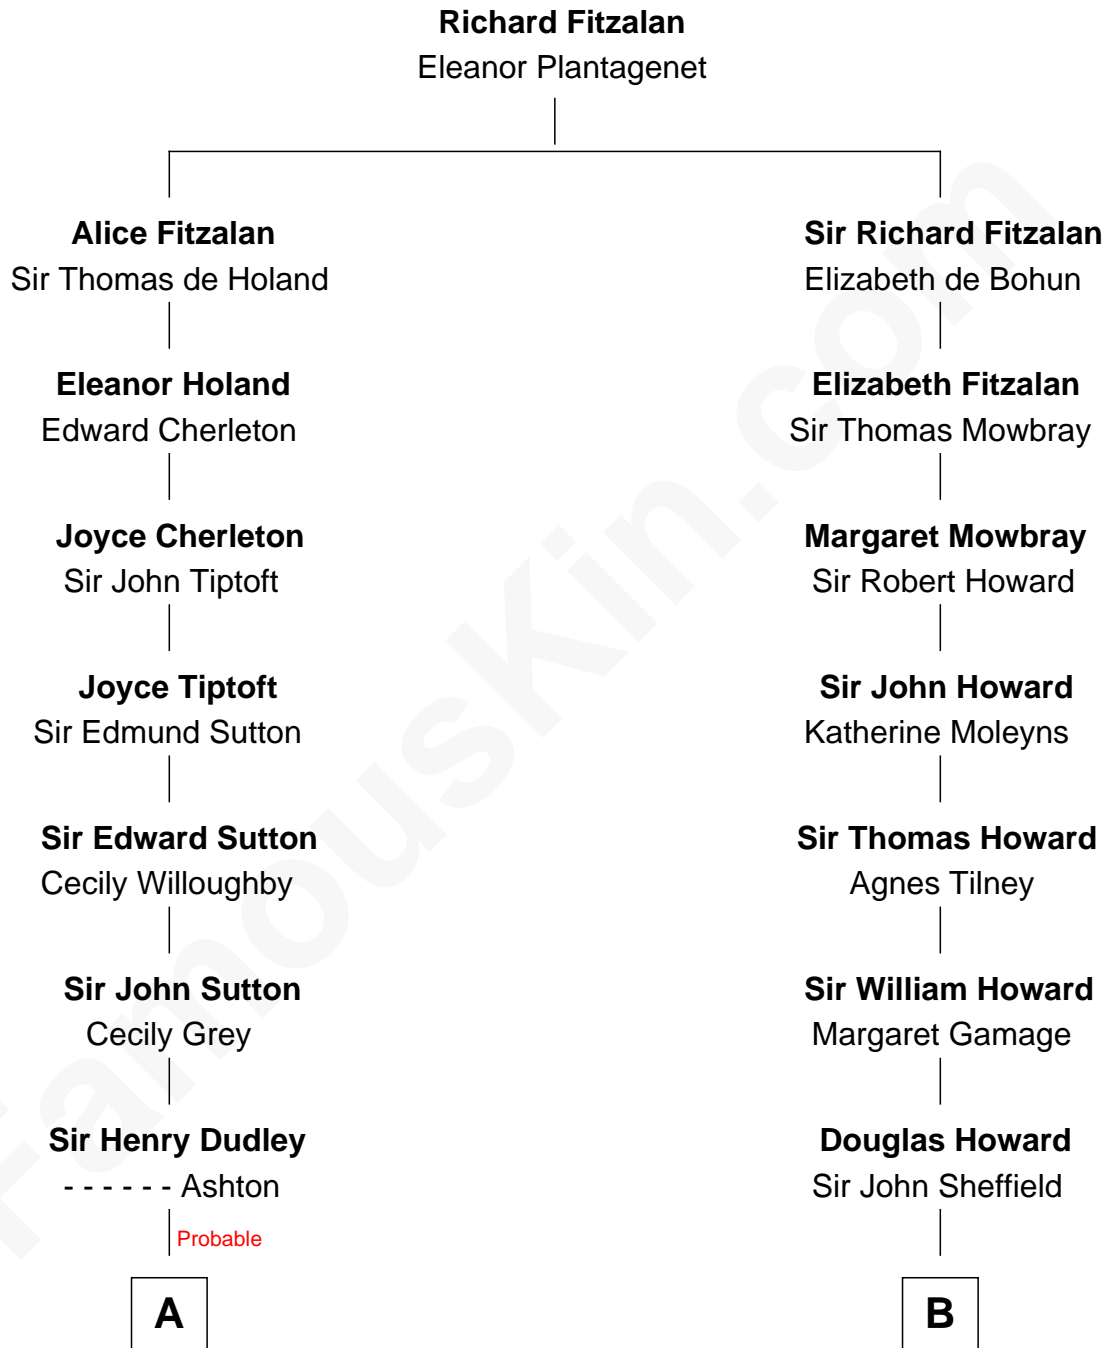

# FamousKin.com Relationship Chart of

**John Brown**

*American Abolitionist*

16th cousin 5 times removed of

**Ellen DeGeneres**

*Comedienne and TV Personality*

C

**Joseph C. DeGeneres**

Mary Whittemore

**Alfred George DeGeneres**

Julia E. Billiu

**Elliot Everett DeGeneres**

Ruth Elodie Martin

**Elliot Everett DeGeneres**

Betty Jane Pfeffer

**Ellen DeGeneres**