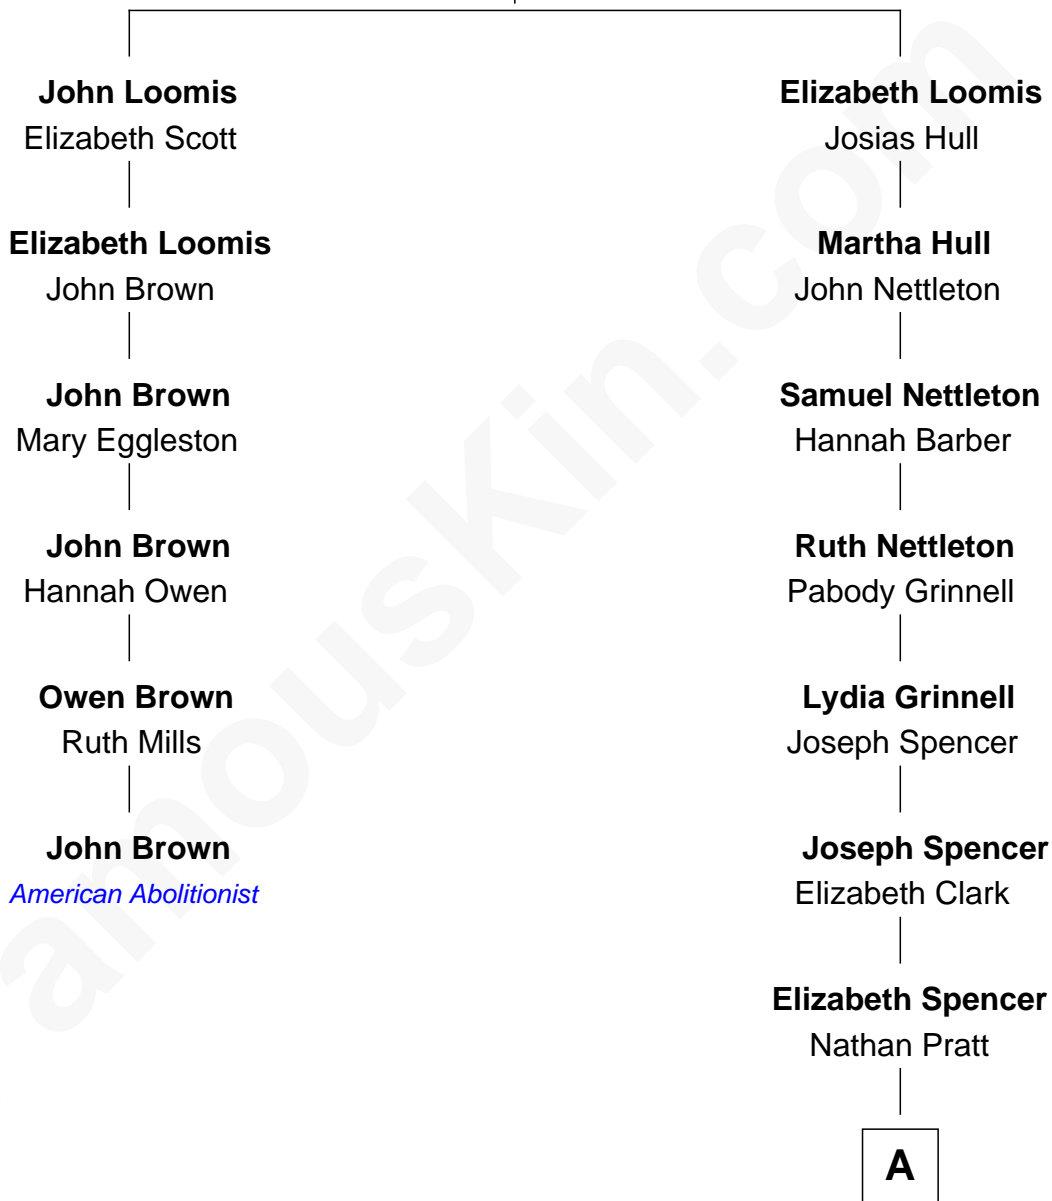

FamousKin.com Relationship Chart of

John Brown

American Abolitionist

5th cousin 8 times removed of

Ellen DeGeneres

Comedienne and TV Personality

Joseph Loomis

Mary White

A

Elizabeth Pratt

Dr. Alvan Fosdick Whittimore

George Whittimore

Cordelia Jenkins Dozer

Mary Whittimore

Joseph C. DeGeneres

Alfred George DeGeneres