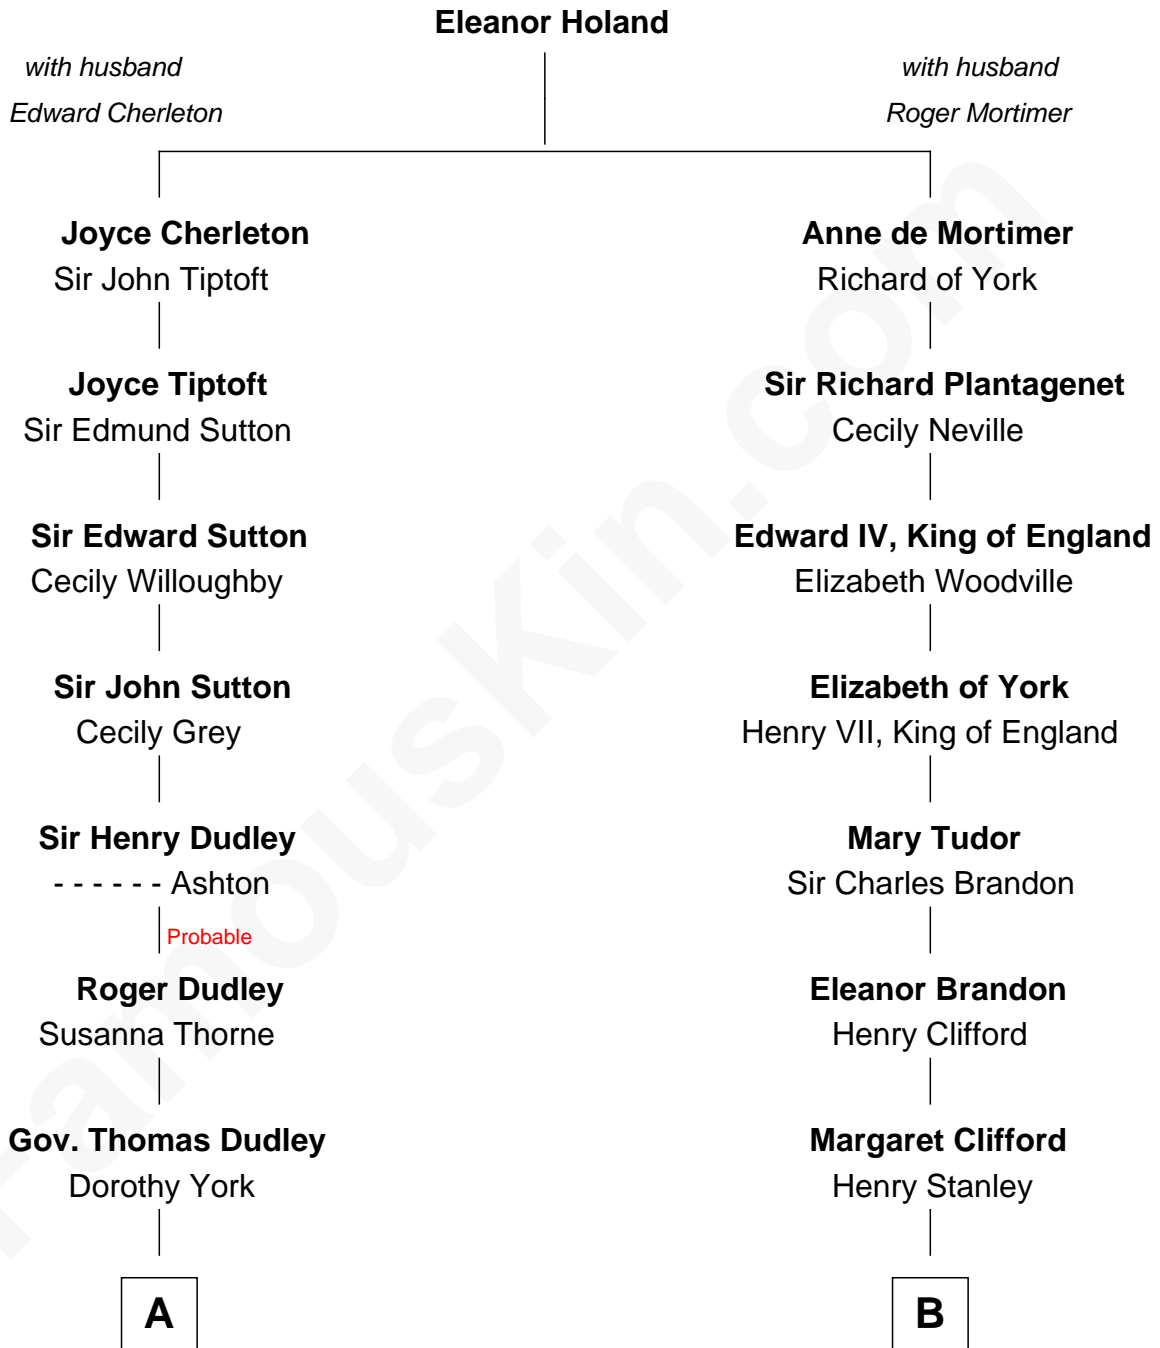

FamousKin.com Relationship Chart of

John Brown

American Abolitionist

14th cousin 5 times removed of

Guy Ritchie

British Filmmaker

C

Doris Margareta McLaughlin

Stuart John Ritchie

John Vivian Ritchie

Amber Mary Parkinson

Guy Ritchie

British Filmmaker

FamousKin.com