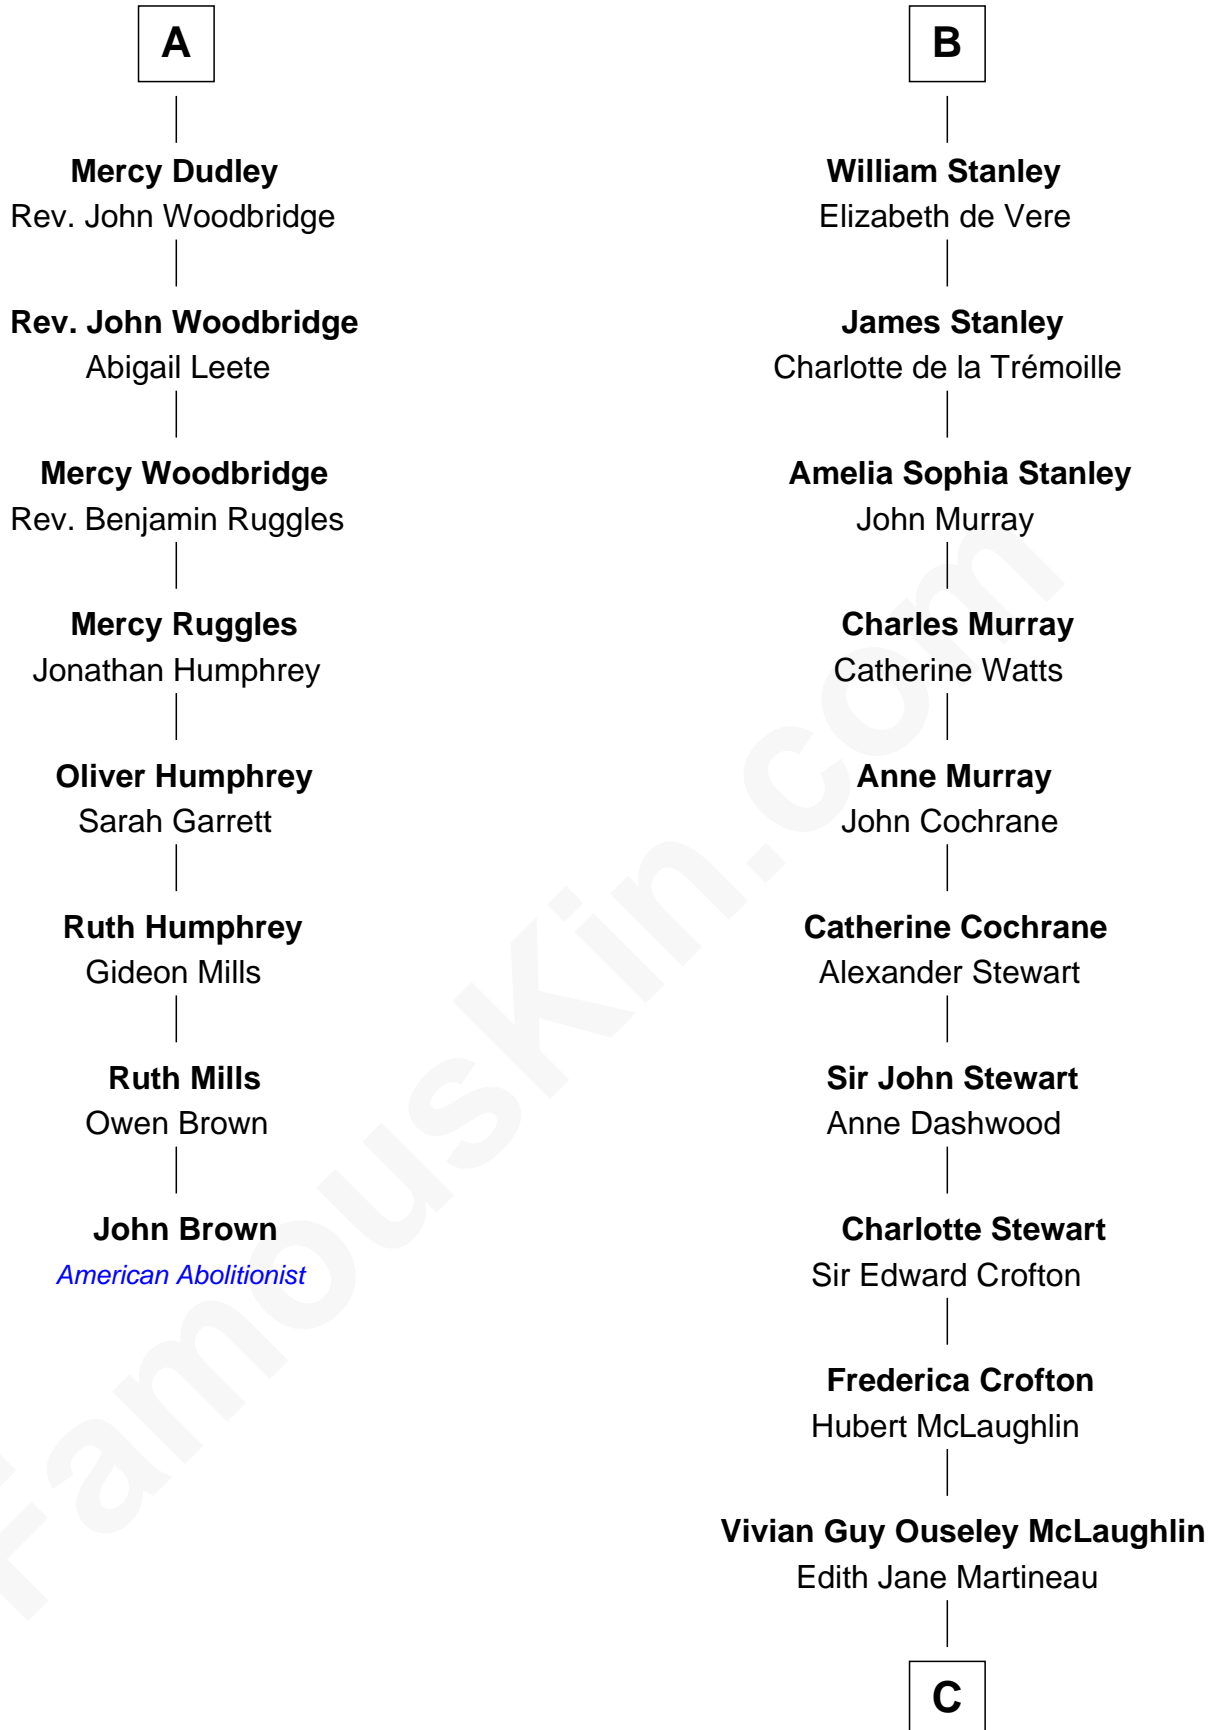

FamousKin.com Relationship Chart of

John Brown

American Abolitionist

14th cousin 5 times removed of

Guy Ritchie

British Filmmaker

C

Doris Margareta McLaughlin

Stuart John Ritchie

John Vivian Ritchie

Amber Mary Parkinson

Guy Ritchie

British Filmmaker

FamousKin.com