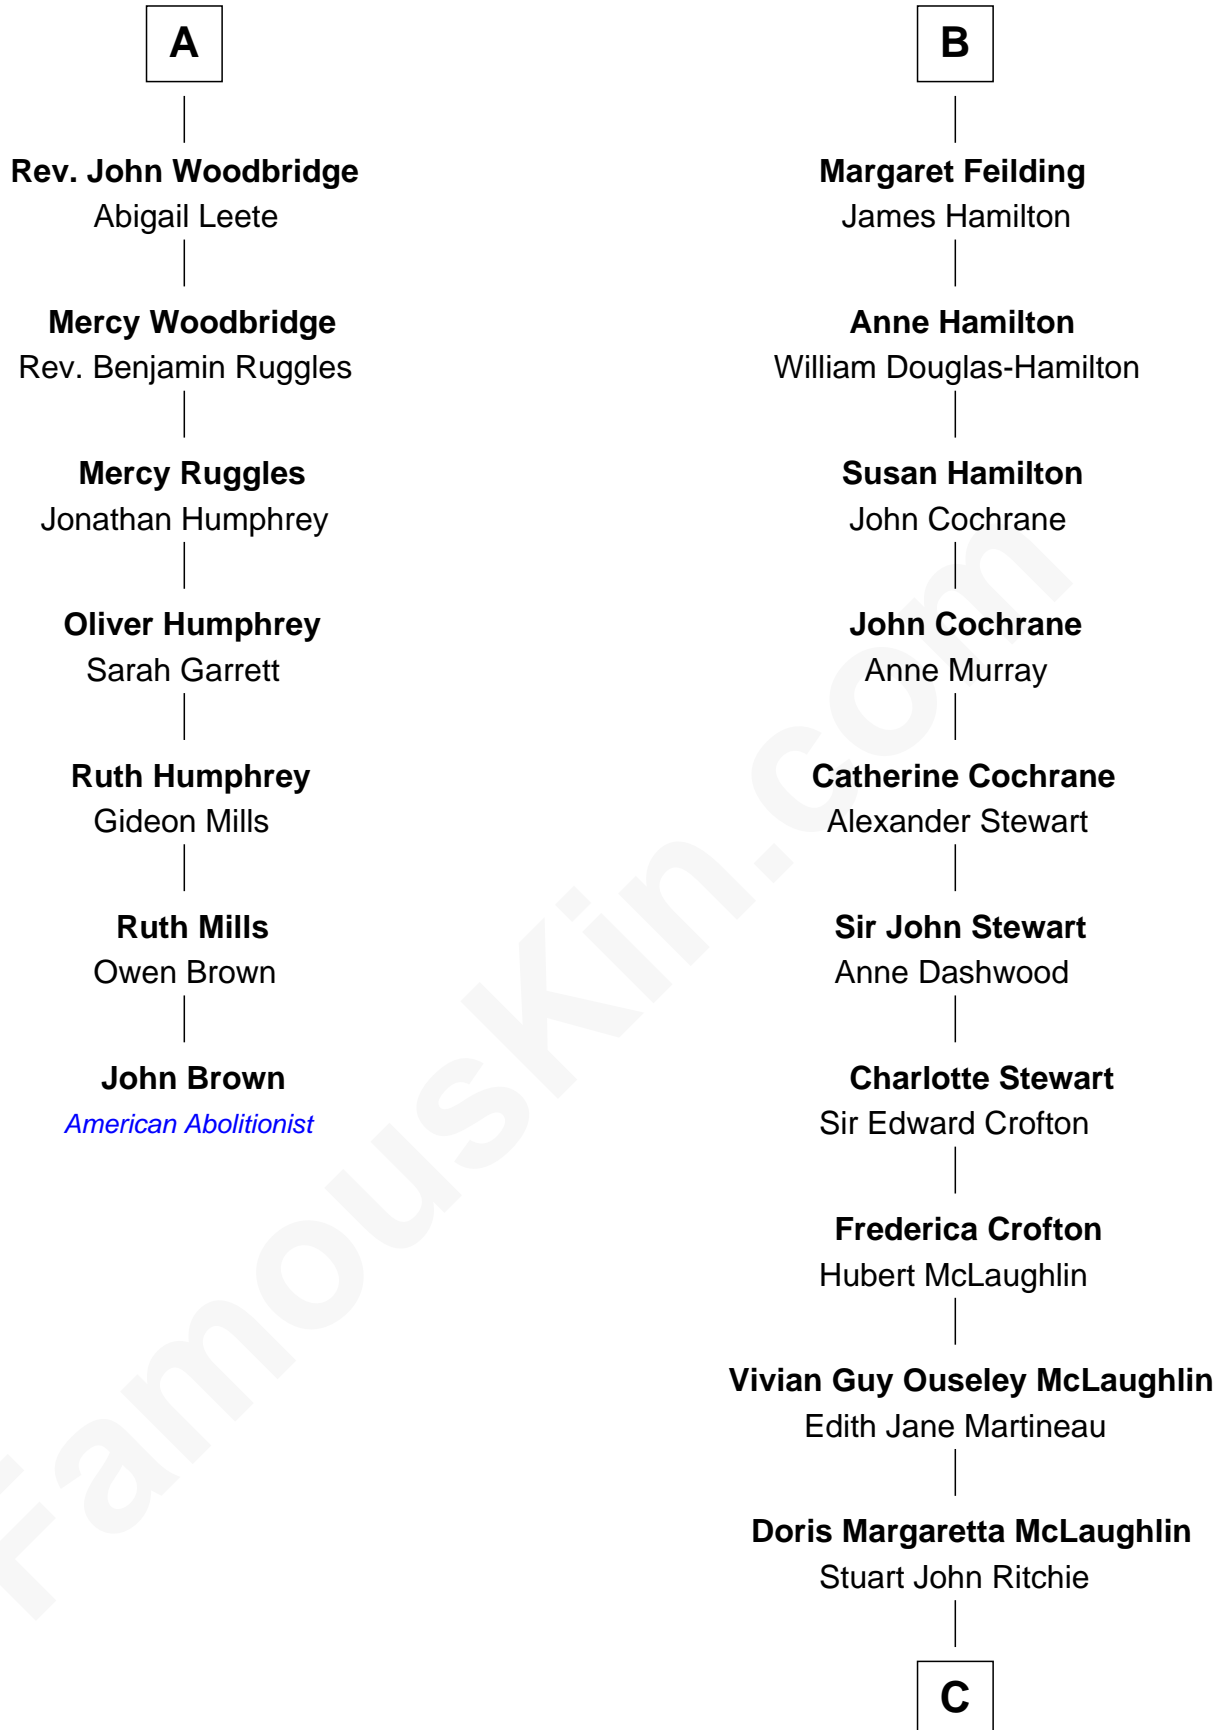

FamousKin.com Relationship Chart of

John Brown

American Abolitionist

13th cousin 5 times removed of

Guy Ritchie

British Filmmaker

Sir Richard Neville

Alice Montagu

C

John Vivian Ritchie
Amber Mary Parkinson

Guy Ritchie
British Filmmaker

FamousKin.com