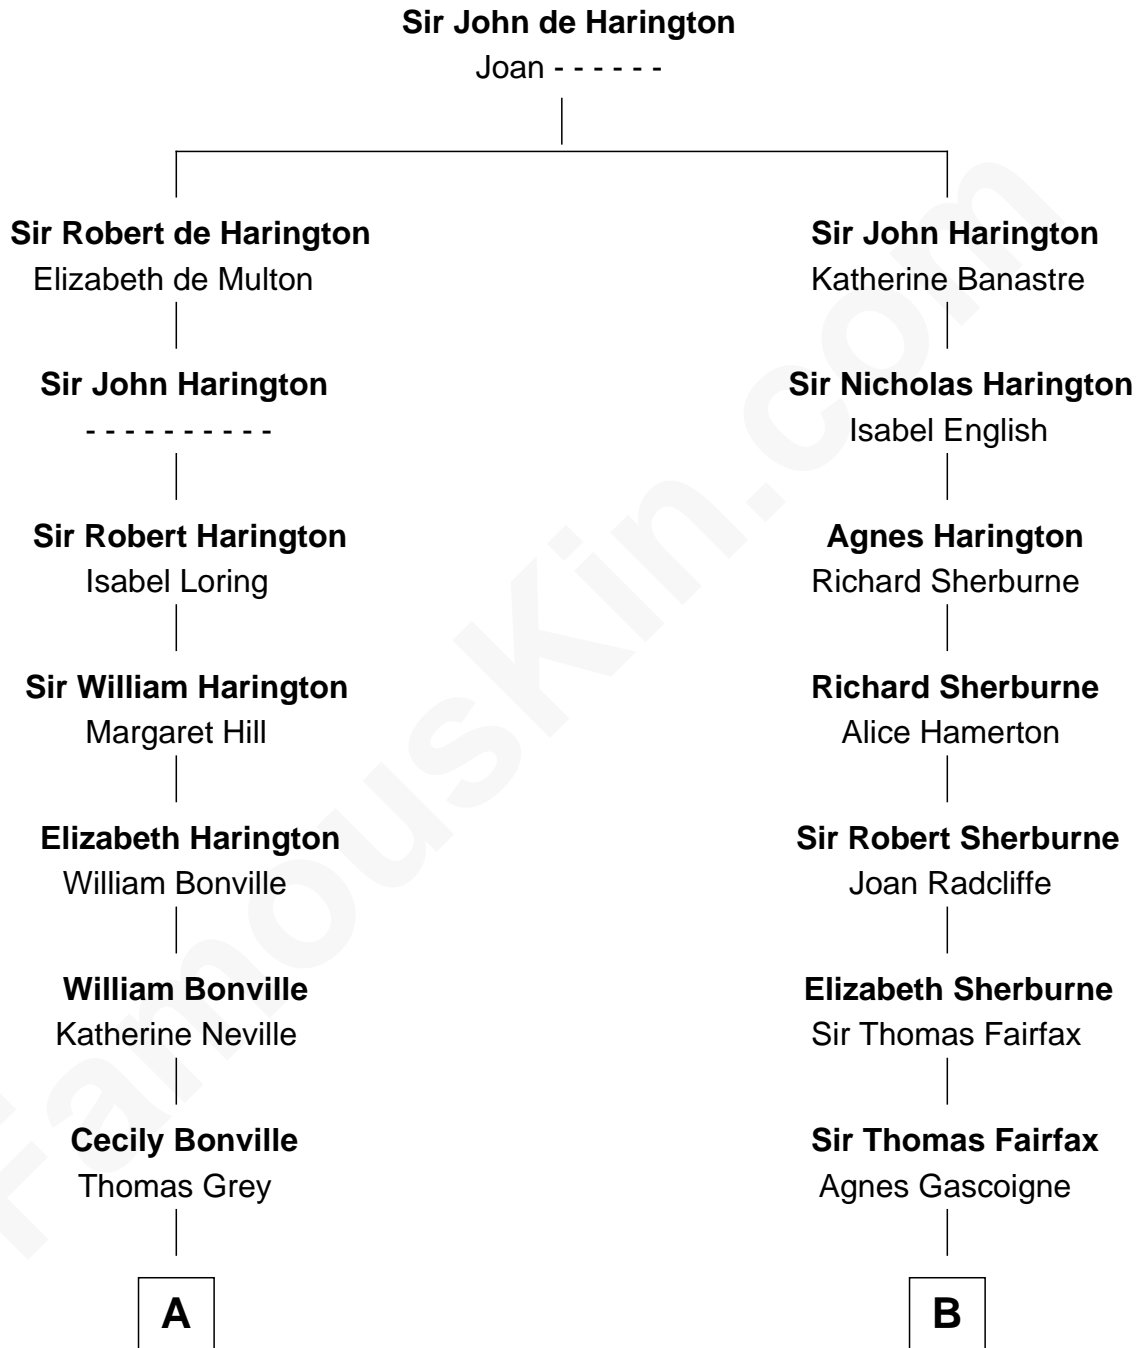

FamousKin.com Relationship Chart of

John Brown

American Abolitionist

18th cousin 2 times removed of

Guy Ritchie

British Filmmaker

C

Ruth Mills
Owen Brown

John Brown
American Abolitionist

D

Edith Jane Martineau
Vivian Guy Ouseley McLaughlin

Doris Margaretta McLaughlin
Stuart John Ritchie

John Vivian Ritchie
Amber Mary Parkinson

Guy Ritchie
British Filmmaker