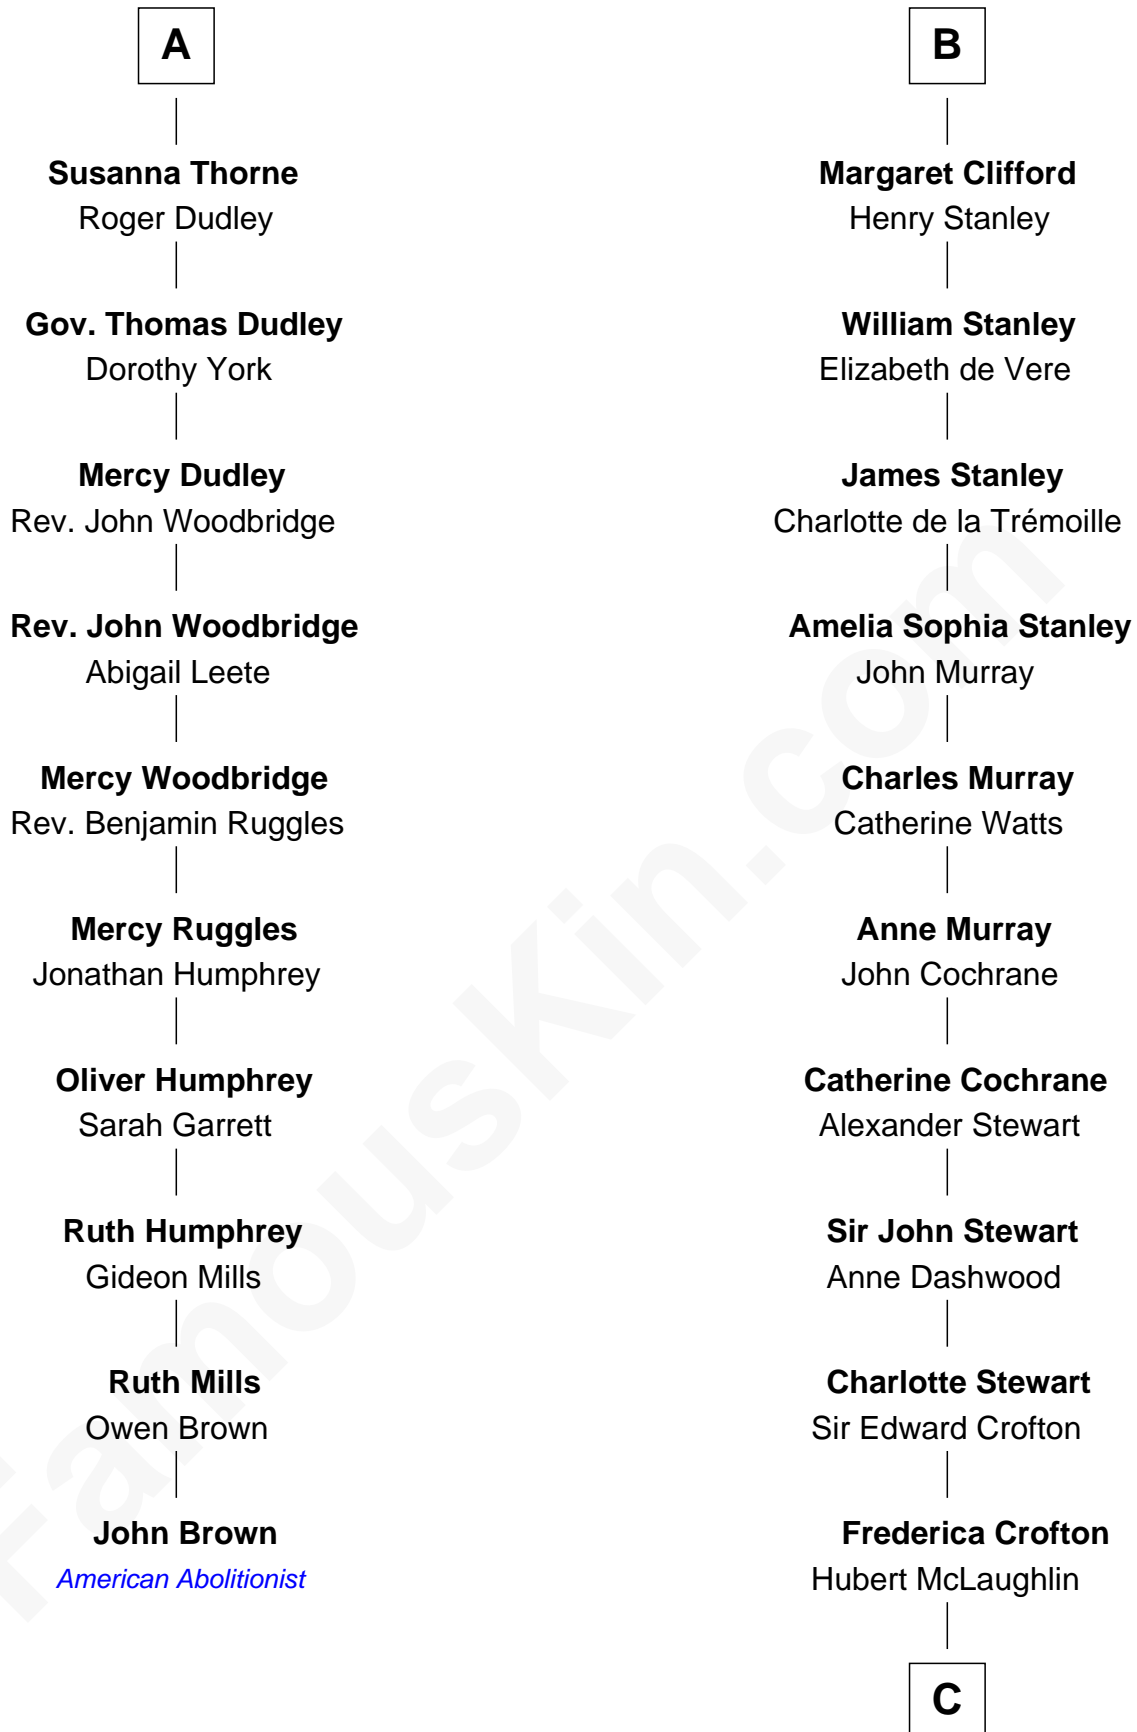

# FamousKin.com Relationship Chart of

**John Brown**

*American Abolitionist*

16th cousin 4 times removed of

**Guy Ritchie**

*British Filmmaker*

**Sir John Grey**

Avice Marmion

C

**Vivian Guy Ouseley McLaughlin**

Edith Jane Martineau

**Doris Margaretta McLaughlin**

Stuart John Ritchie

**John Vivian Ritchie**

Amber Mary Parkinson

**Guy Ritchie**

*British Filmmaker*