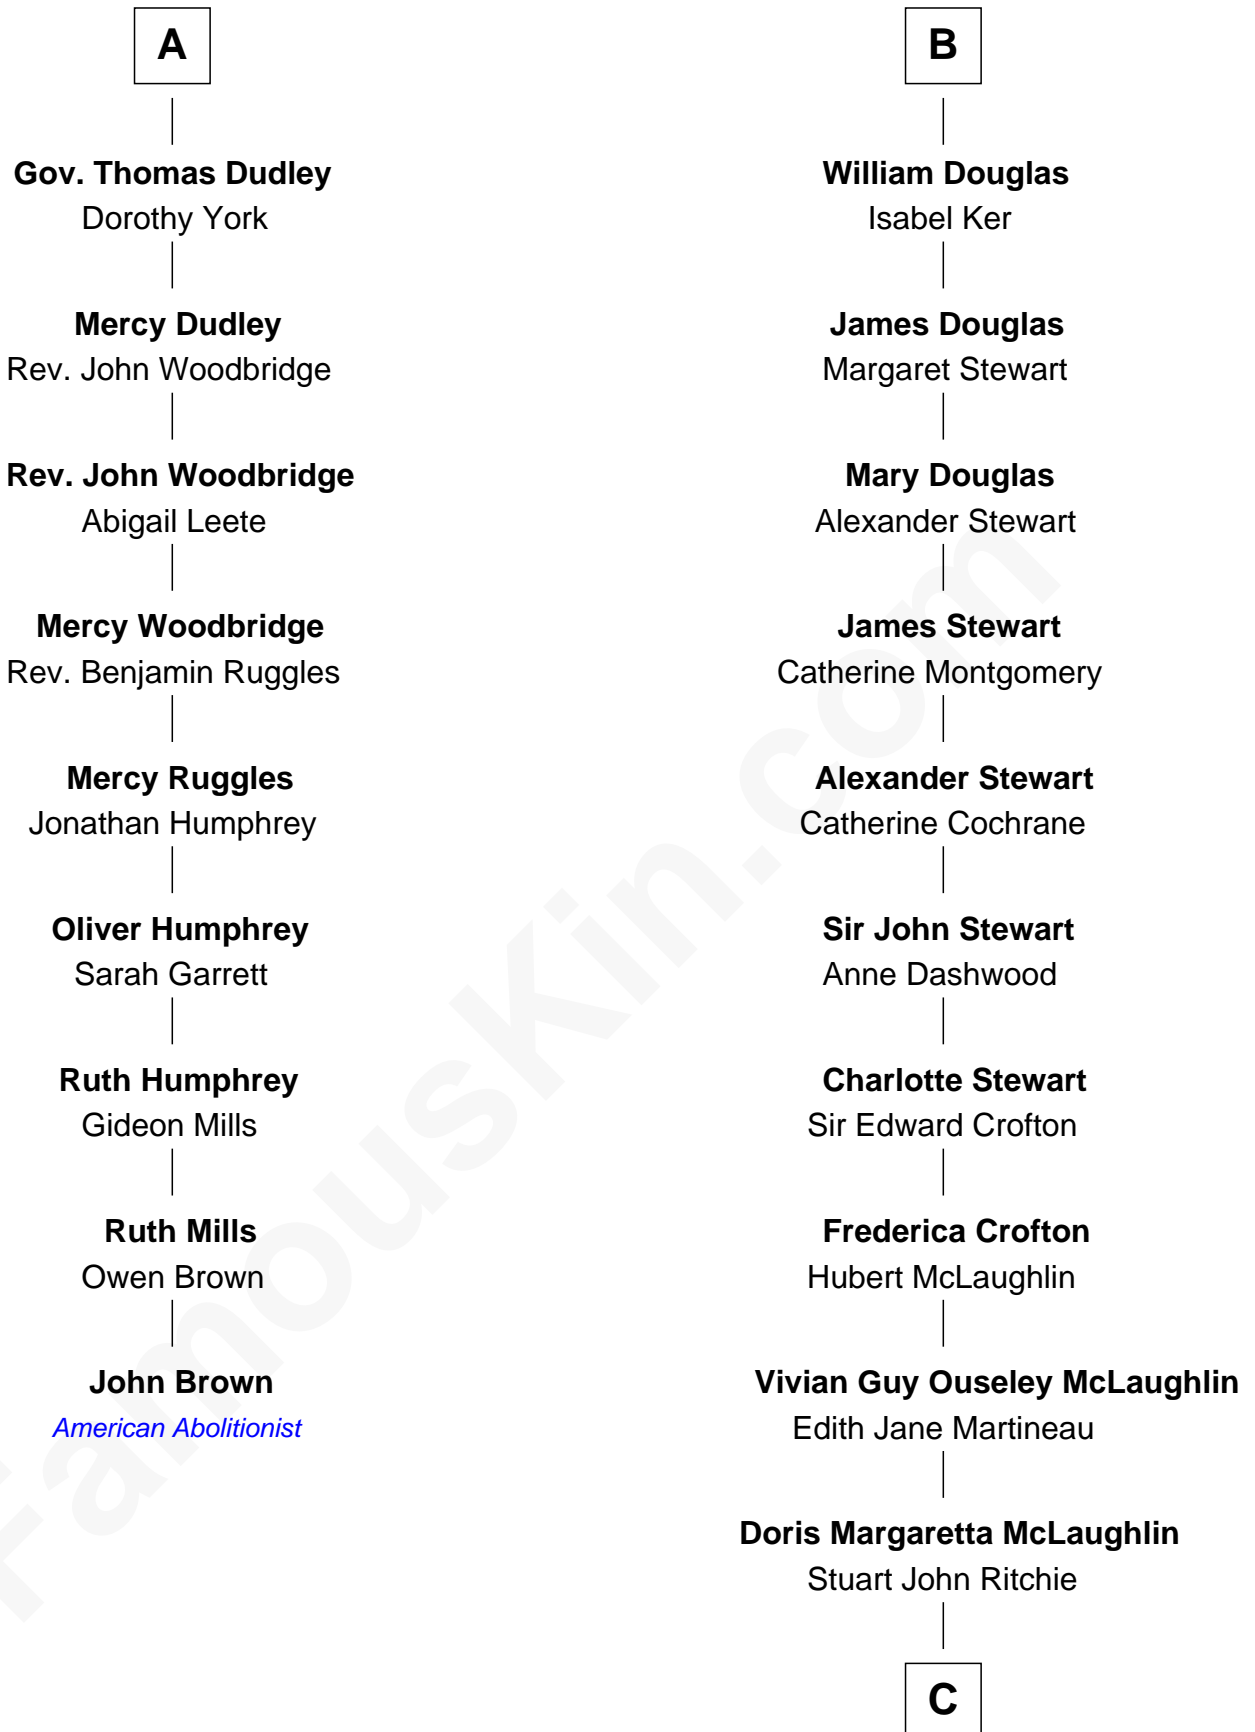

# FamousKin.com Relationship Chart of

**John Brown**

*American Abolitionist*

15th cousin 3 times removed of

**Guy Ritchie**

*British Filmmaker*

**Sir Thomas de Holand**

Alice Fitzalan

C

John Vivian Ritchie  
Amber Mary Parkinson

Guy Ritchie  
*British Filmmaker*

FamousKin.com