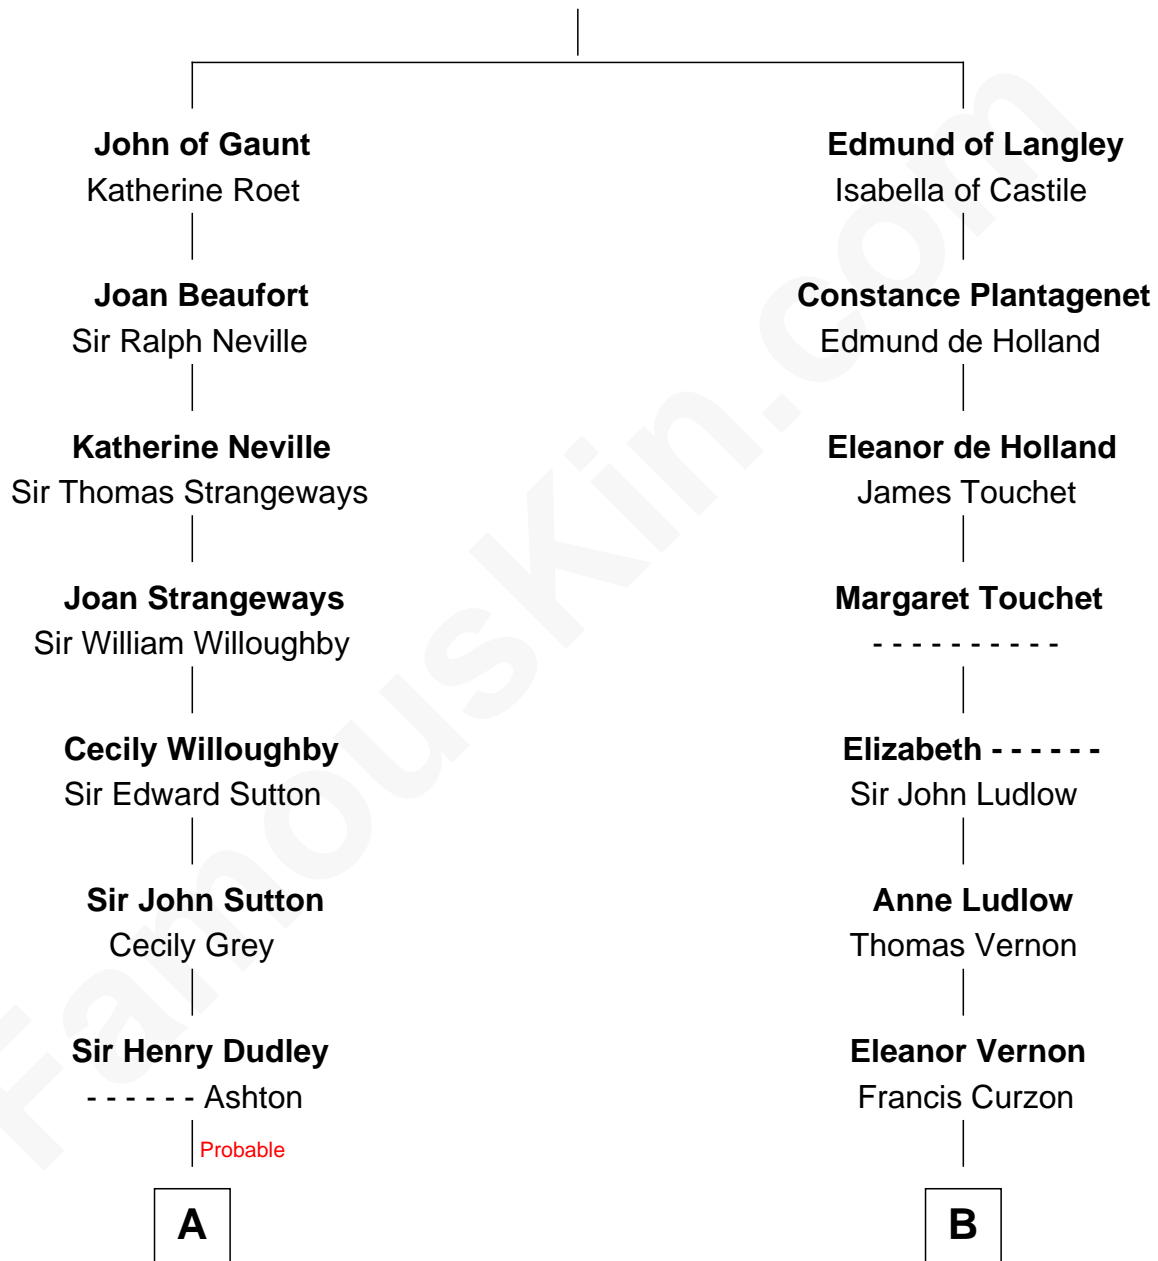

# FamousKin.com Relationship Chart of

**John Brown**

*American Abolitionist*

16th cousin 4 times removed of

**Oliver Platt**

*Movie Actor*

**Edward III, King of England**

Philippa of Hainault

**C**

**Cynthia Burke Roche**

Arthur Scott Burden

**Eileen Burden**

Walter Maynard

**Sheila Maynard**

Nicholas Platt

**Oliver Platt**