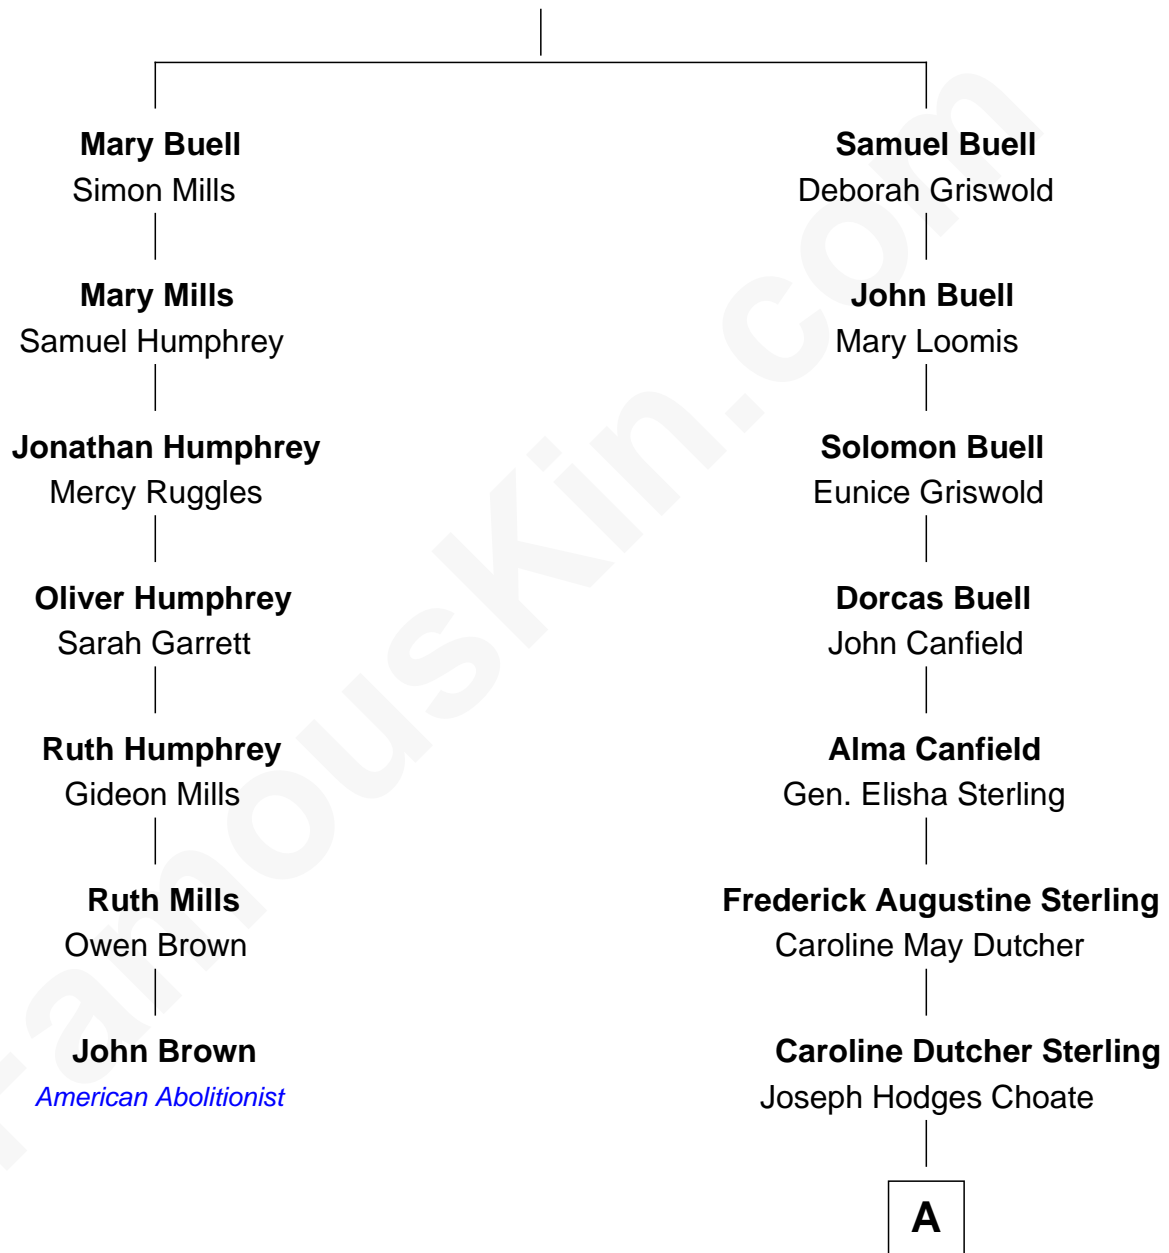

FamousKin.com Relationship Chart of

John Brown

American Abolitionist

6th cousin 4 times removed of

Oliver Platt

Movie Actor

William Buell

Mary - - - - -

A

—
Joseph Hodges Choate

Cora Lyman Oliver

—
Helen Choate

Geoffrey Platt

—
Nicholas Platt

Sheila Maynard

—
Oliver Platt

Movie Actor