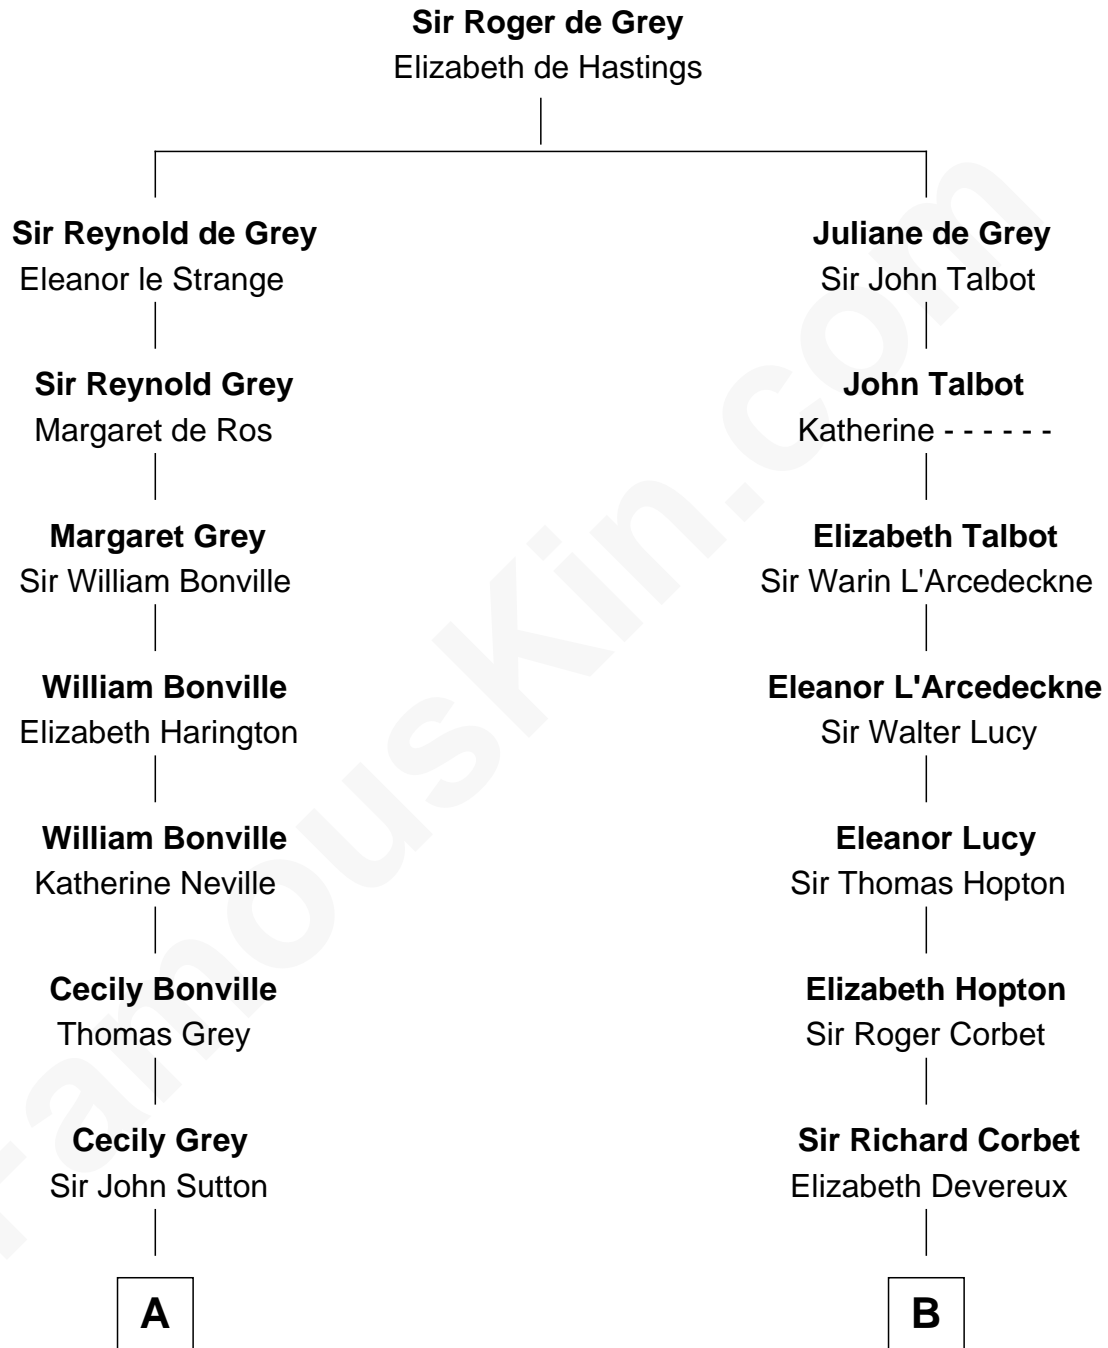

FamousKin.com Relationship Chart of

John Brown

American Abolitionist

17th cousin 1 time removed of

C. W. Post

Founder of Post Cereals

C

Caroline Cushman Lathrop