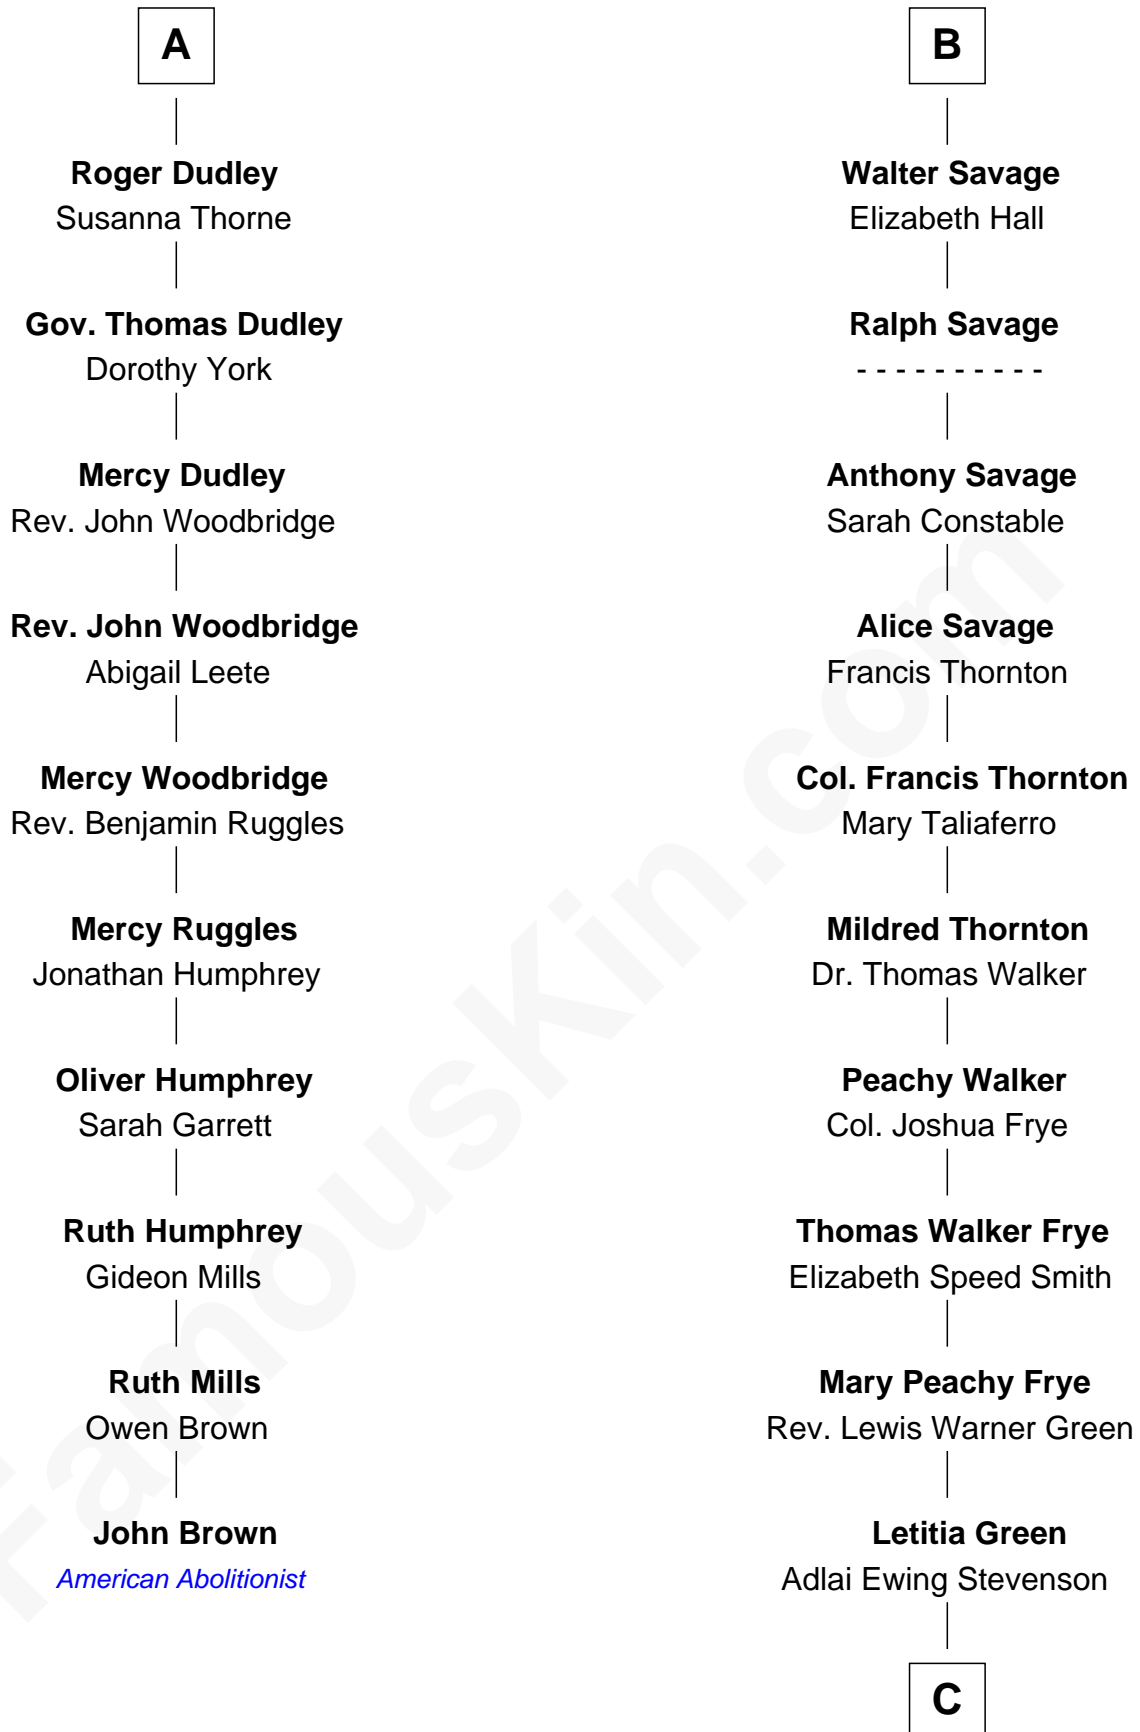

FamousKin.com Relationship Chart of

John Brown

American Abolitionist

16th cousin 3 times removed of

Adlai Stevenson III

U.S. Senator from Illinois

C

Lewis Green Stevenson

Helen Louise Davis

Adlai Ewing Stevenson

Ellen Borden

Adlai Stevenson III

U.S. Senator from Illinois

FamousKin.com