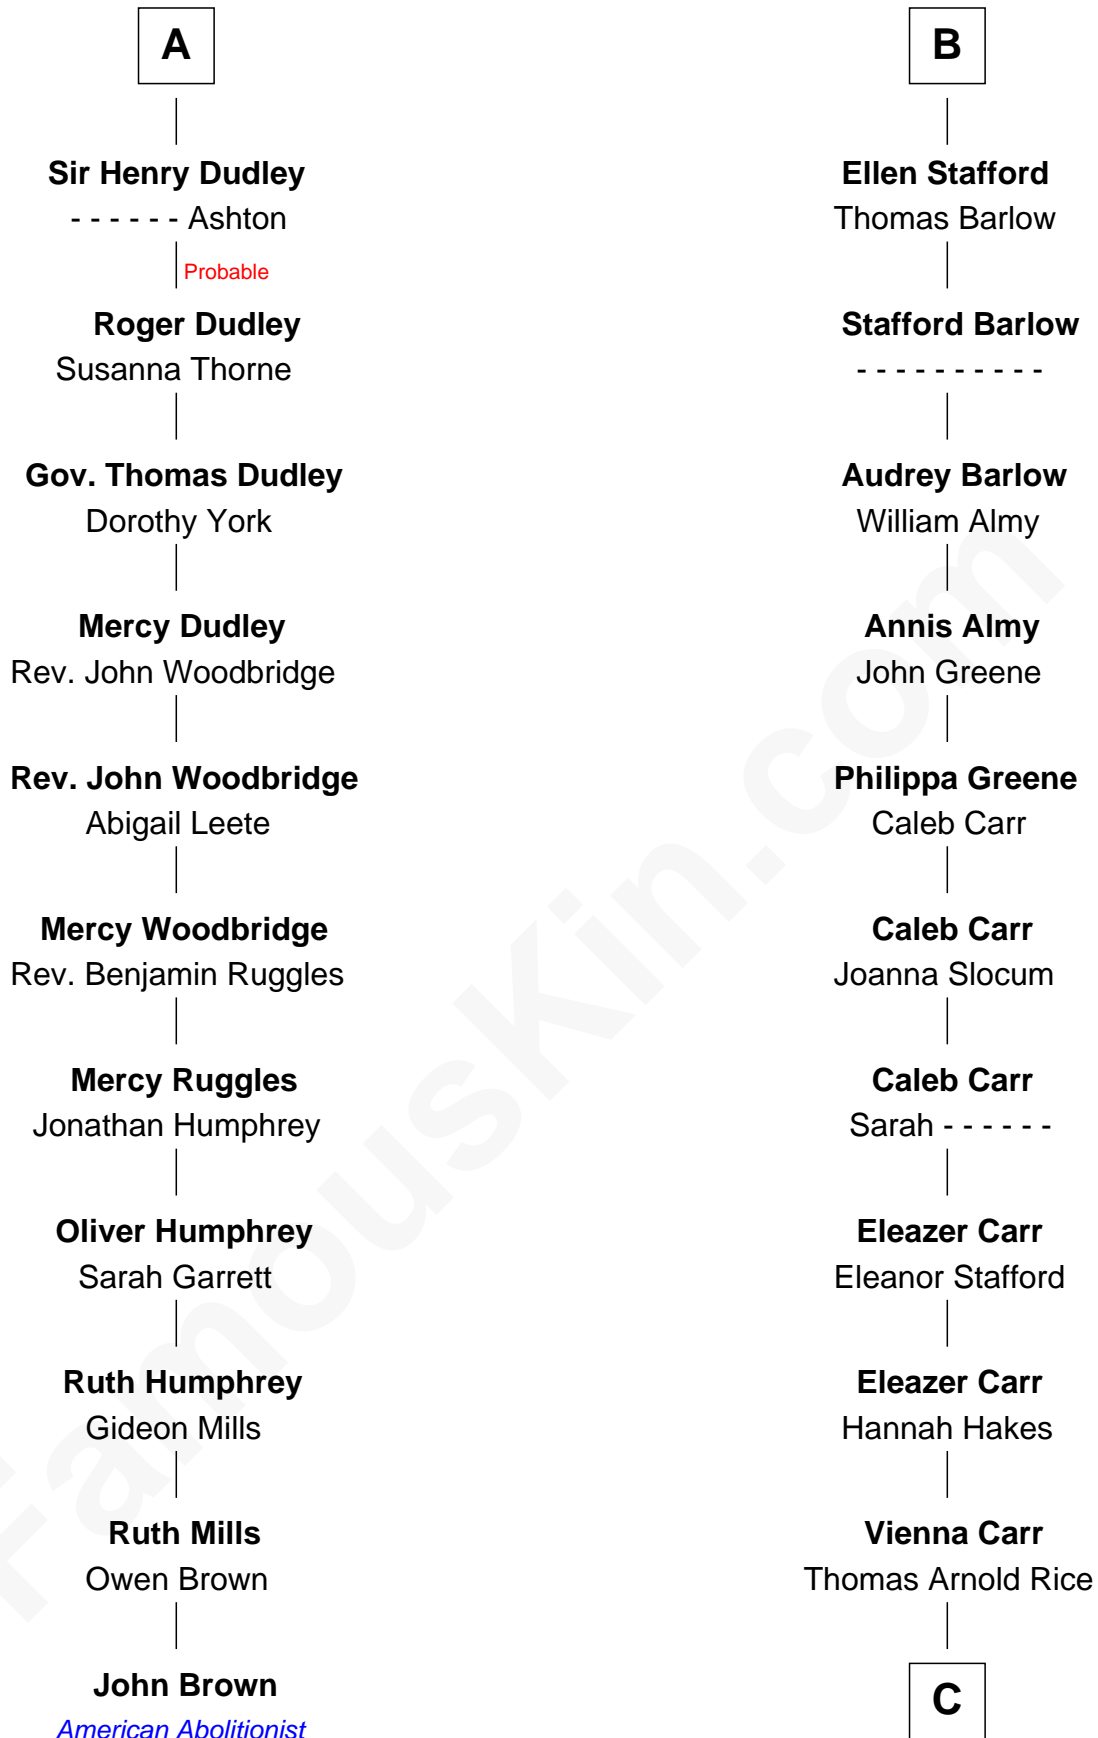

FamousKin.com Relationship Chart of

John Brown

American Abolitionist

17th cousin 3 times removed of

Charlie Munger

Vice-Chairman of Berkshire Hathaway

Ralph de Stafford

with wife
Margaret de Audley

Eleanor Aylesbury

William Bonville

Katherine Neville

Humphrey Stafford

Katherine Fray

Cecily Bonville

Thomas Grey

Sir Humphrey Stafford

Margaret Fogge

Cecily Grey

Sir John Sutton

Sir Humphrey Stafford

Margaret Tame

A

B

C