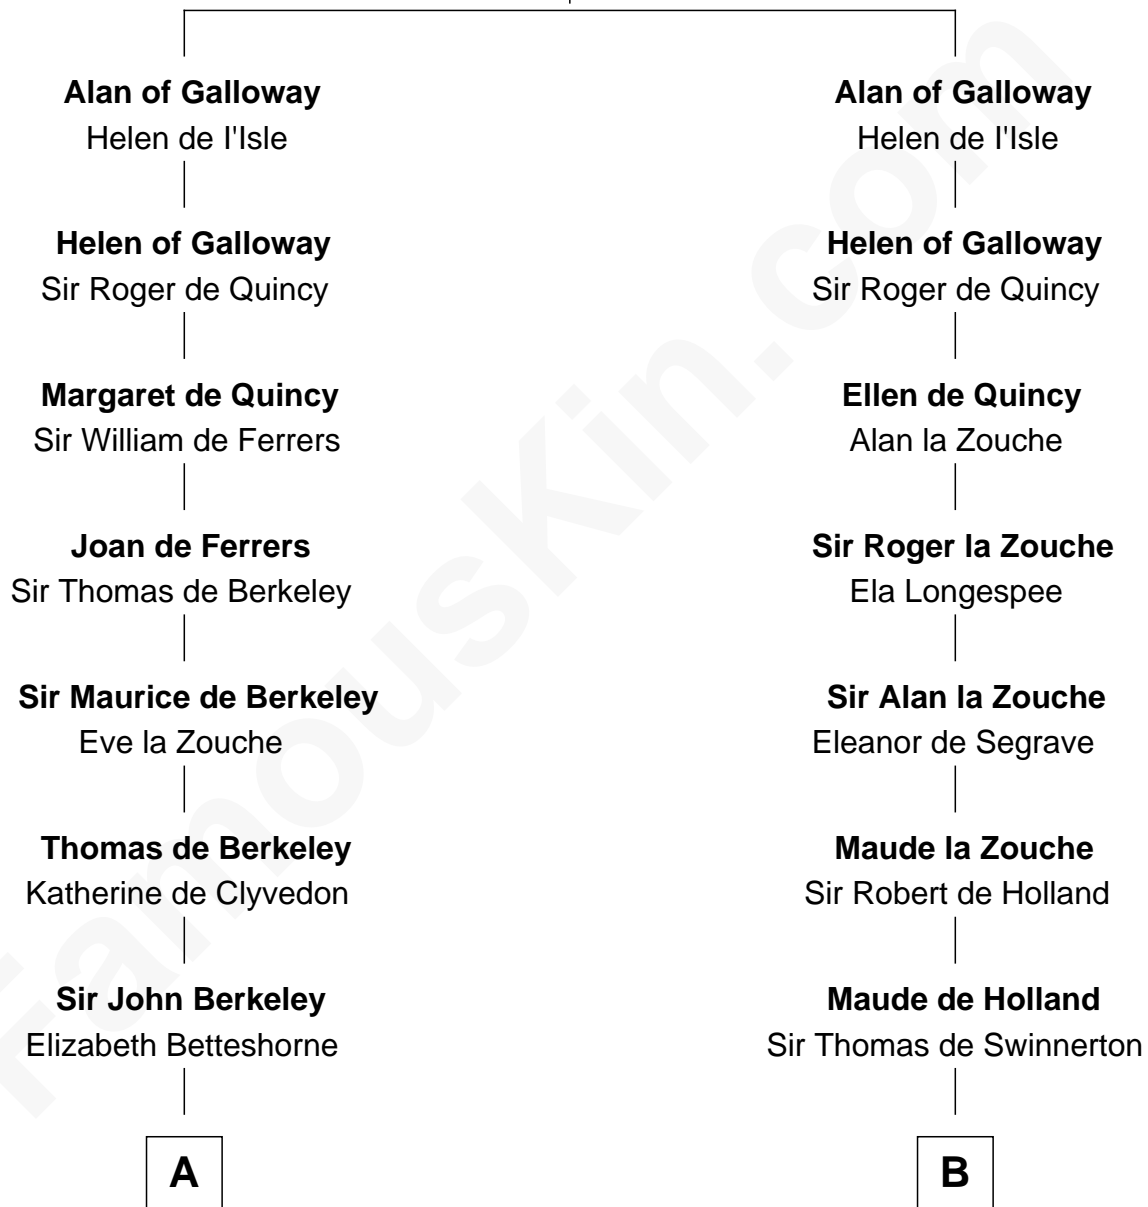

# FamousKin.com Relationship Chart of

**John Brown**

*American Abolitionist*

20th cousin 1 time removed of

**Henry Lee III**

*9th Governor of Virginia*

**Roland of Galloway**

Helena de Morville

**C**

**Mercy Ruggles**  
Jonathan Humphrey

**Oliver Humphrey**  
Sarah Garrett

**Ruth Humphrey**  
Gideon Mills

**Ruth Mills**  
Owen Brown

**John Brown**  
*American Abolitionist*

**D**

**Laetitia Corbin**  
Richard Lee

**Henry Lee**  
Mary Bland

**Col. Henry Lee**  
Lucy Grymes

**Henry Lee III**  
*Light-Horse Harry*

FamousKin.com