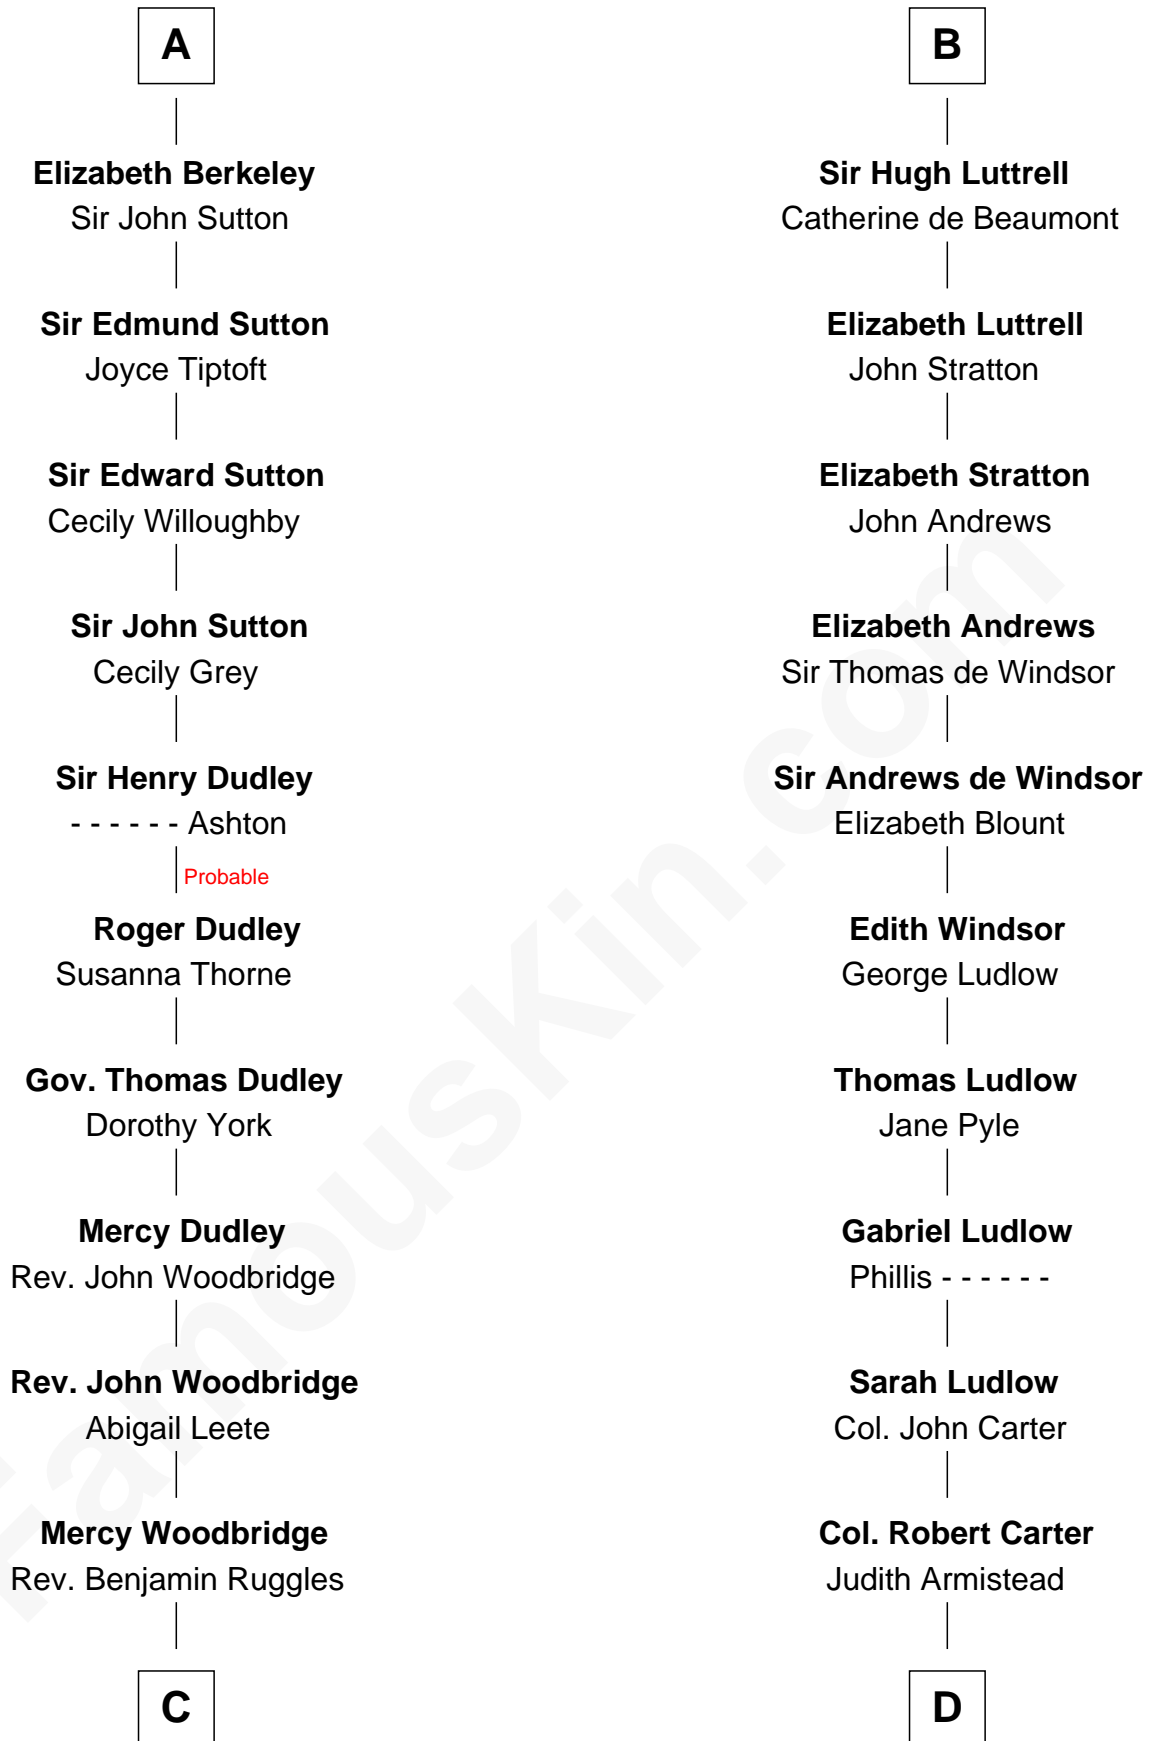

FamousKin.com Relationship Chart of

John Brown

American Abolitionist

20th cousin 1 time removed of

General Robert E. Lee

Confederate Army - U.S. Civil War

Robert de Beaumont
Petronella de Grantmesnil

Margaret de Beaumont
Sir Saher IV de Quincy

Sir Roger de Quincy
Helen of Galloway

Margaret de Quincy
Sir William de Ferrers

Joan de Ferrers
Sir Thomas de Berkeley

Sir Maurice de Berkeley
Eve la Zouche

Thomas de Berkeley
Katherine de Clyvedon

Sir John Berkeley
Elizabeth Betteshorne

A

Margaret de Beaumont
Sir Saher IV de Quincy

Hawise de Quincy
Hugh de Vere

Isabel de Vere
Sir John de Courtenay

Sir Hugh de Courtenay
Eleanor le Despencer

Sir Hugh de Courtenay
Agnes de St. John

Sir Hugh de Courtnay
Margaret de Bohun

Elizabeth de Courtnay
Sir Andrew Luttrell

B

C

Mercy Ruggles
Jonathan Humphrey

Oliver Humphrey
Sarah Garrett

Ruth Humphrey
Gideon Mills

Ruth Mills
Owen Brown

John Brown
American Abolitionist