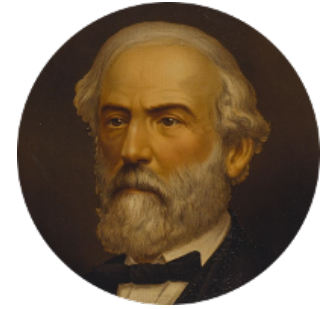

FamousKin.com Relationship Chart of

John Brown

American Abolitionist

16th cousin 1 time removed of

General Robert E. Lee

Confederate Army - U.S. Civil War

Sir John Grey

Avice Marmion