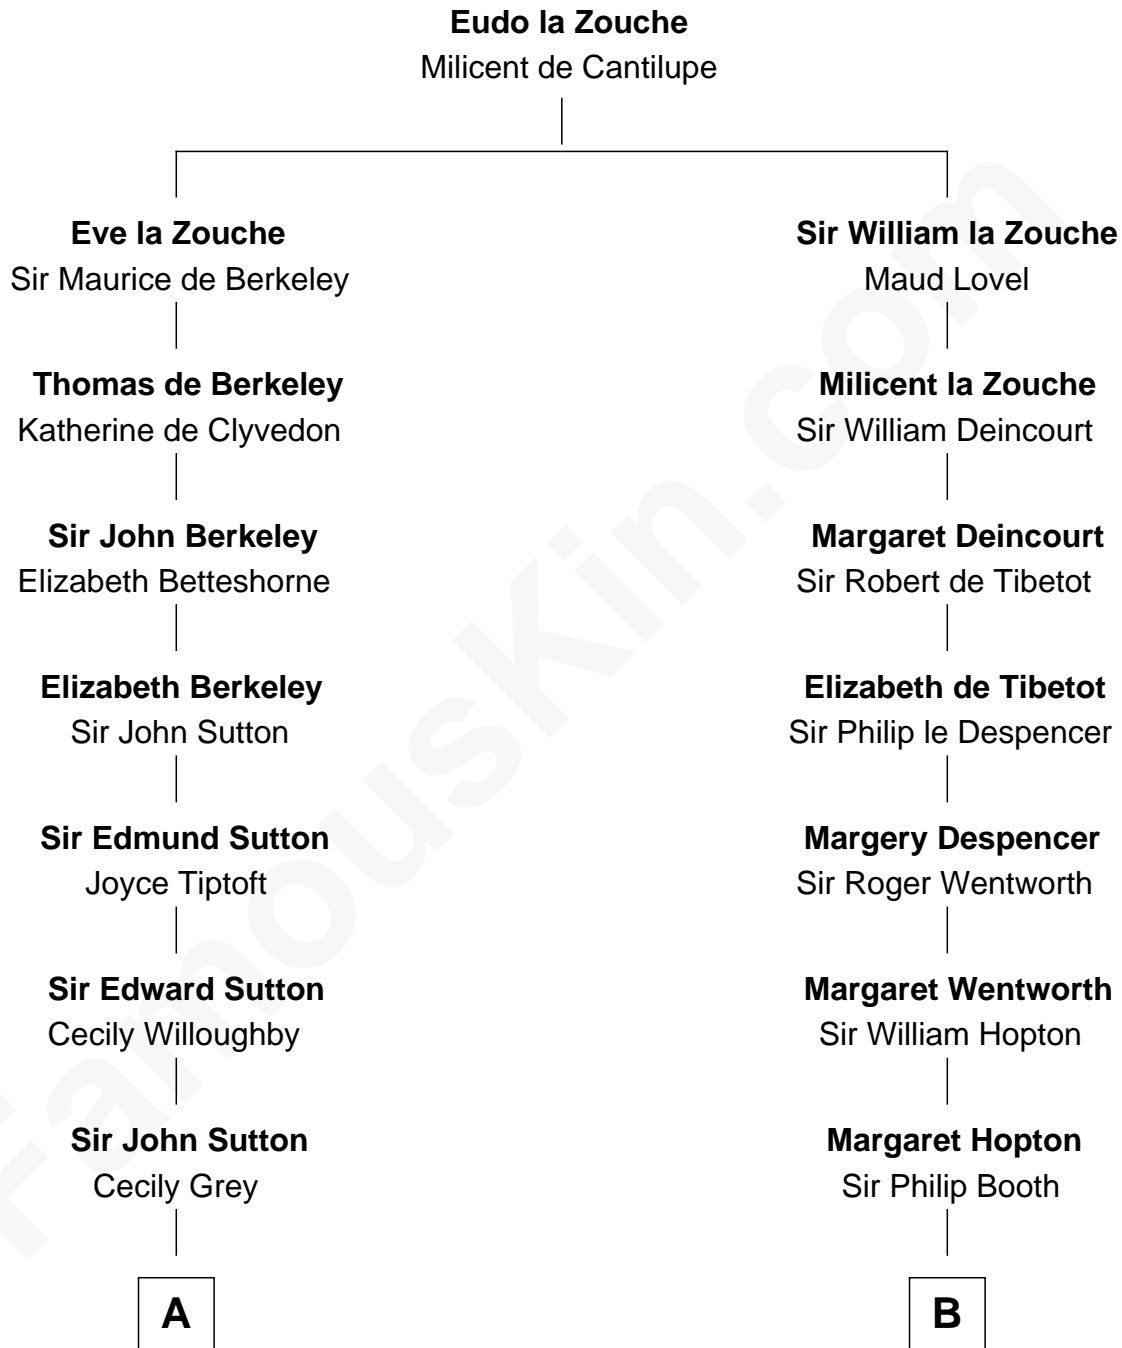

FamousKin.com Relationship Chart of

John Brown

American Abolitionist

17th cousin 1 time removed of

General Robert E. Lee

Confederate Army - U.S. Civil War

C

Maj. Gen. Henry Lee

Anne Hill Carter

General Robert E. Lee

Confederate Army - U.S. Civil War

FamousKin.com