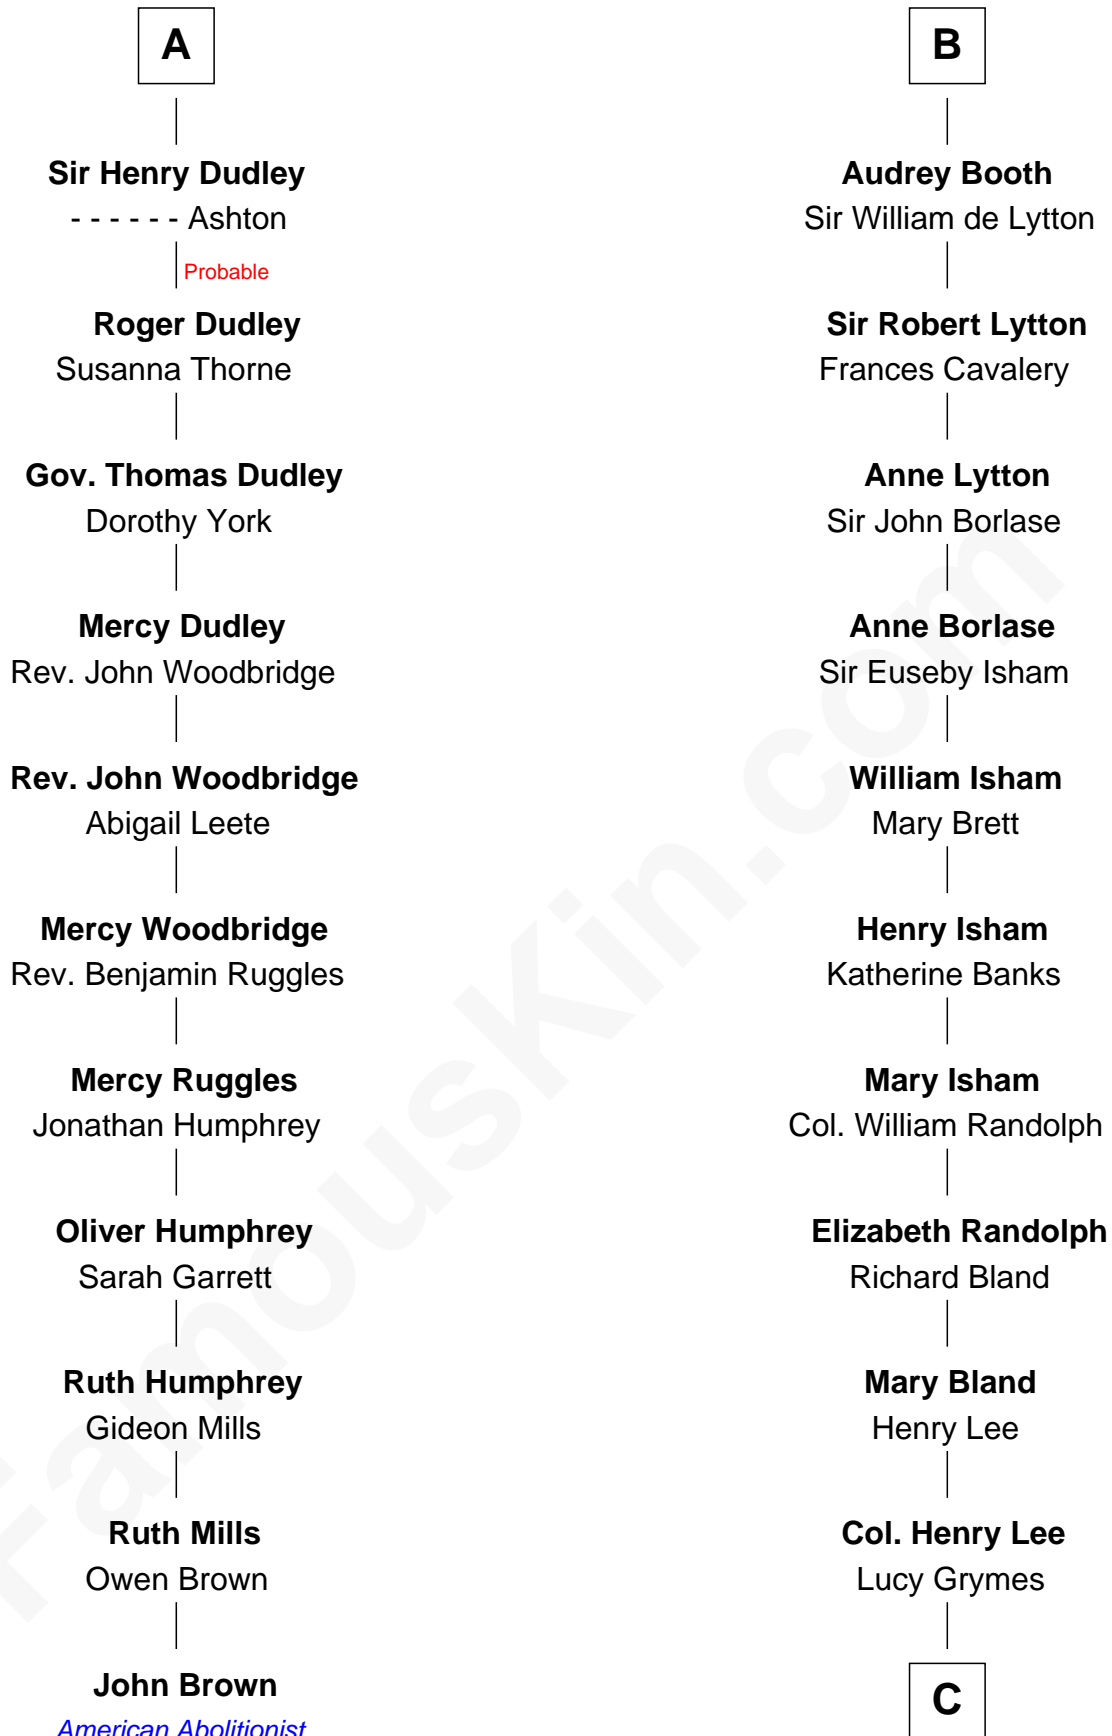

FamousKin.com Relationship Chart of

John Brown

American Abolitionist

17th cousin 1 time removed of

General Robert E. Lee

Confederate Army - U.S. Civil War

C

Maj. Gen. Henry Lee

Anne Hill Carter

General Robert E. Lee

Confederate Army - U.S. Civil War

FamousKin.com