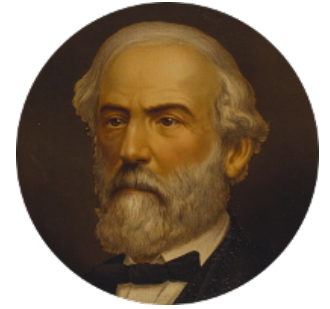

FamousKin.com Relationship Chart of

John Brown

American Abolitionist

20th cousin 1 time removed of

General Robert E. Lee

Confederate Army - U.S. Civil War

David of Huntingdon

Maud of Chester

C

Mercy Ruggles
Jonathan Humphrey

Oliver Humphrey
Sarah Garrett

Ruth Humphrey
Gideon Mills

Ruth Mills
Owen Brown

John Brown
American Abolitionist

D

Anne Catherine Spotswood
Col. Bernard Moore