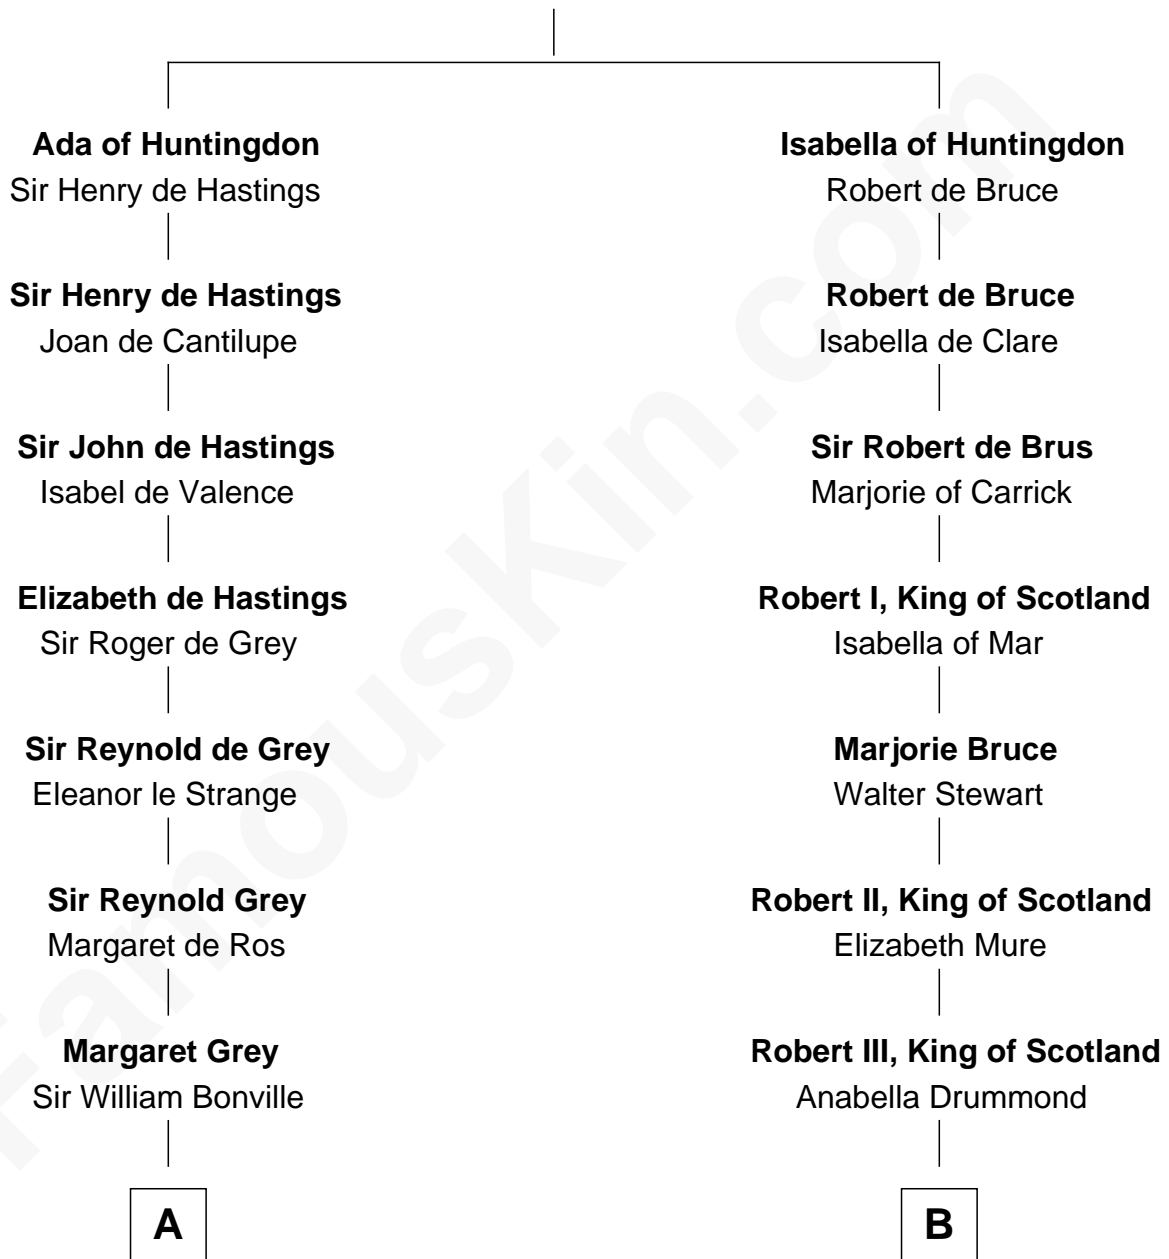

FamousKin.com Relationship Chart of

John Brown

American Abolitionist

20th cousin 1 time removed of

General Robert E. Lee

Confederate Army - U.S. Civil War

David of Huntingdon

Maud of Chester

C

Mercy Ruggles
Jonathan Humphrey

Oliver Humphrey
Sarah Garrett

Ruth Humphrey
Gideon Mills

Ruth Mills
Owen Brown

John Brown
American Abolitionist

D

Anne Catherine Spotswood
Col. Bernard Moore