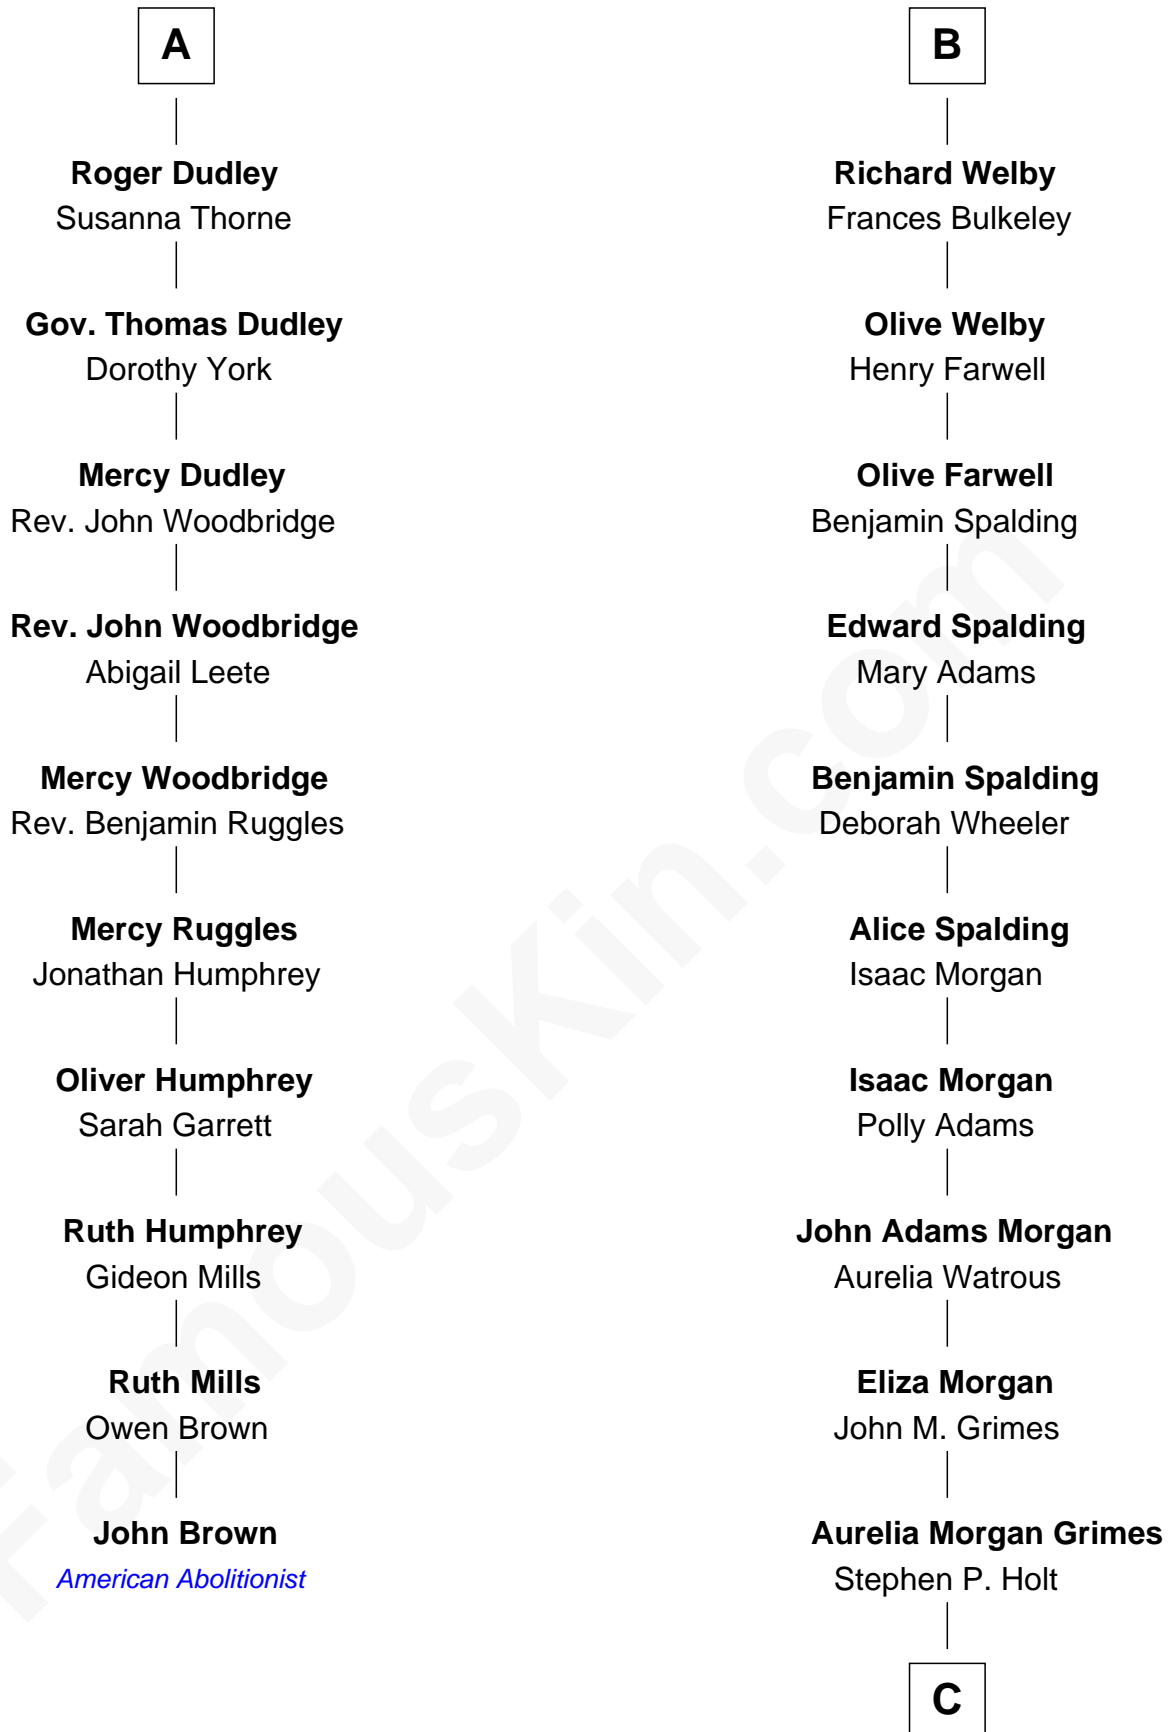

FamousKin.com Relationship Chart of

John Brown

American Abolitionist

16th cousin 4 times removed of

Linda Hamilton

TV and Movie Actress

Sir Philip le Despencer

Elizabeth - - - - -

Alice le Despenser

Sir John Sutton

Sir John Sutton

Constance Blount

Sir John Sutton

Elizabeth Berkeley

Sir Edmund Sutton

Joyce Tiptoft

Sir Robert Tyrwhit

Maud Talboys

Katharine Tyrwhit

Sir Richard Thimbleby

Elizabeth Thimbleby

Thomas Welby

B

C

Taylor Holt

Frances Kyle

Dr. Richard Huckstep Holt

Mildred Alberta Derby

Barbara Kyle Holt

Dr. Carroll Stanford Hamilton

Linda Hamilton

TV and Movie Actress