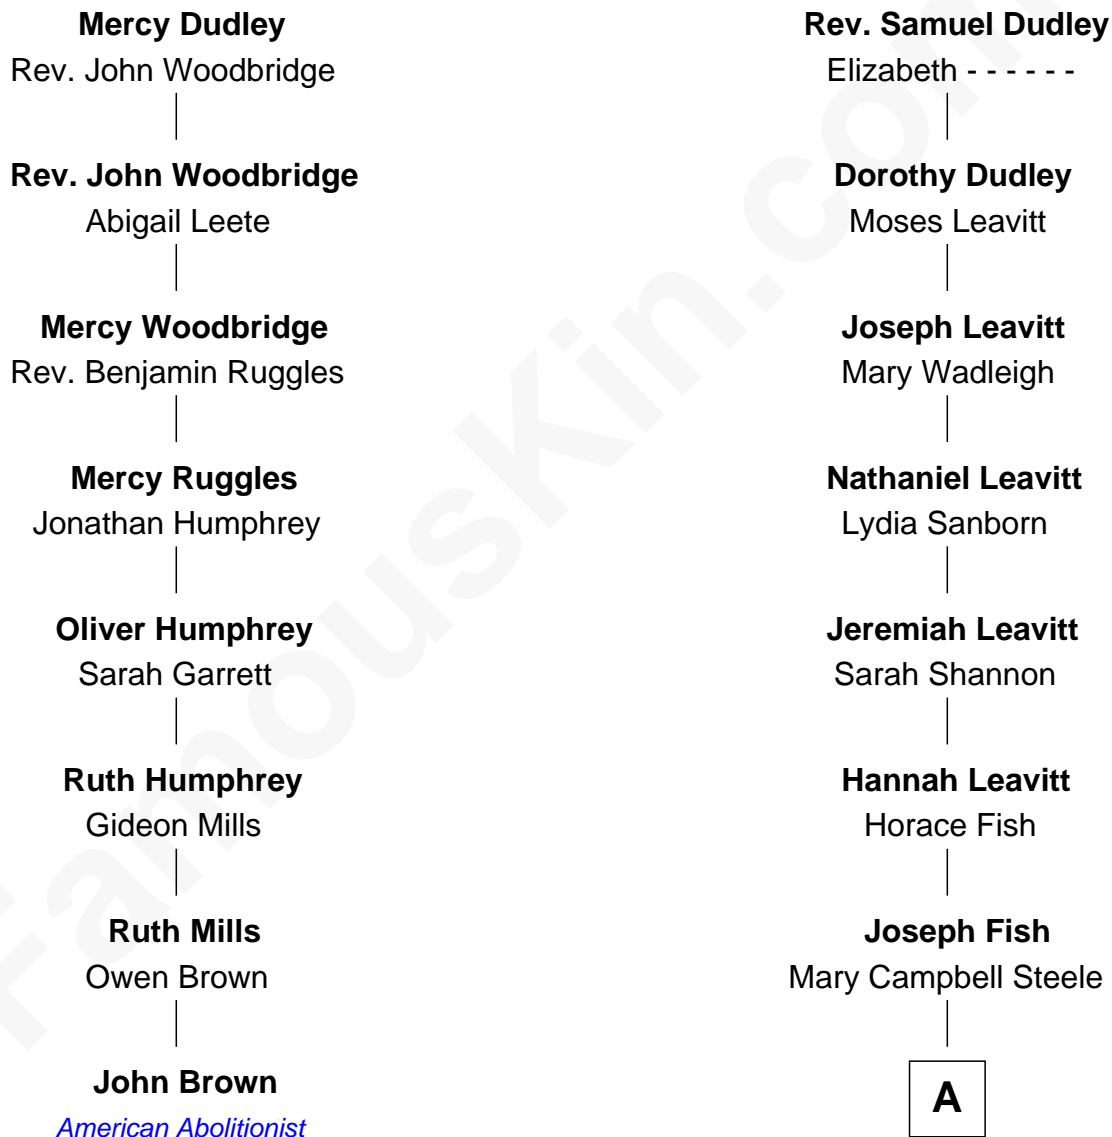

FamousKin.com Relationship Chart of

John Brown

American Abolitionist

7th cousin 4 times removed of

Keri Russell

TV and Movie Actress

Gov. Thomas Dudley

Dorothy York

A

John Lazelle Fish

Melvina Cheney

Karl Joseph Fish

Mary Emma McNeil

Emma Inez Fish

Kermit Sylvester Stephens

Stephanie Stephens