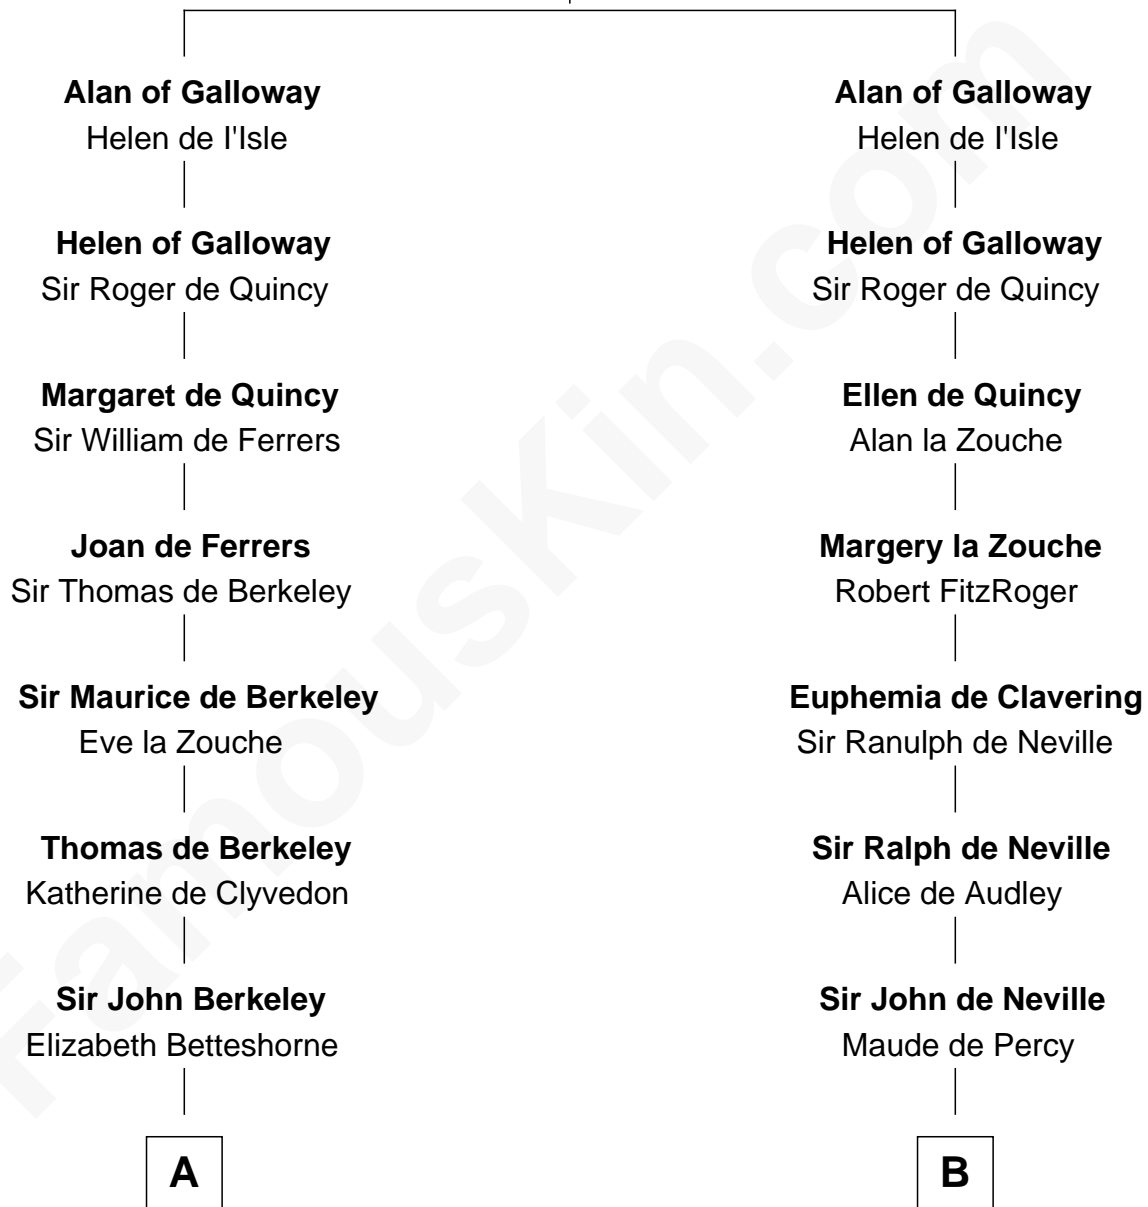

# FamousKin.com Relationship Chart of

**John Brown**

*American Abolitionist*

20th cousin 1 time removed of

**William Henry Harrison**

*9th U.S. President*

**Roland of Galloway**

Helena de Morville

**C**

**Mercy Ruggles**  
Jonathan Humphrey

**Oliver Humphrey**  
Sarah Garrett

**Ruth Humphrey**  
Gideon Mills

**Ruth Mills**  
Owen Brown

**John Brown**  
*American Abolitionist*

**D**

**Benjamin Harrison**  
Elizabeth Burwell