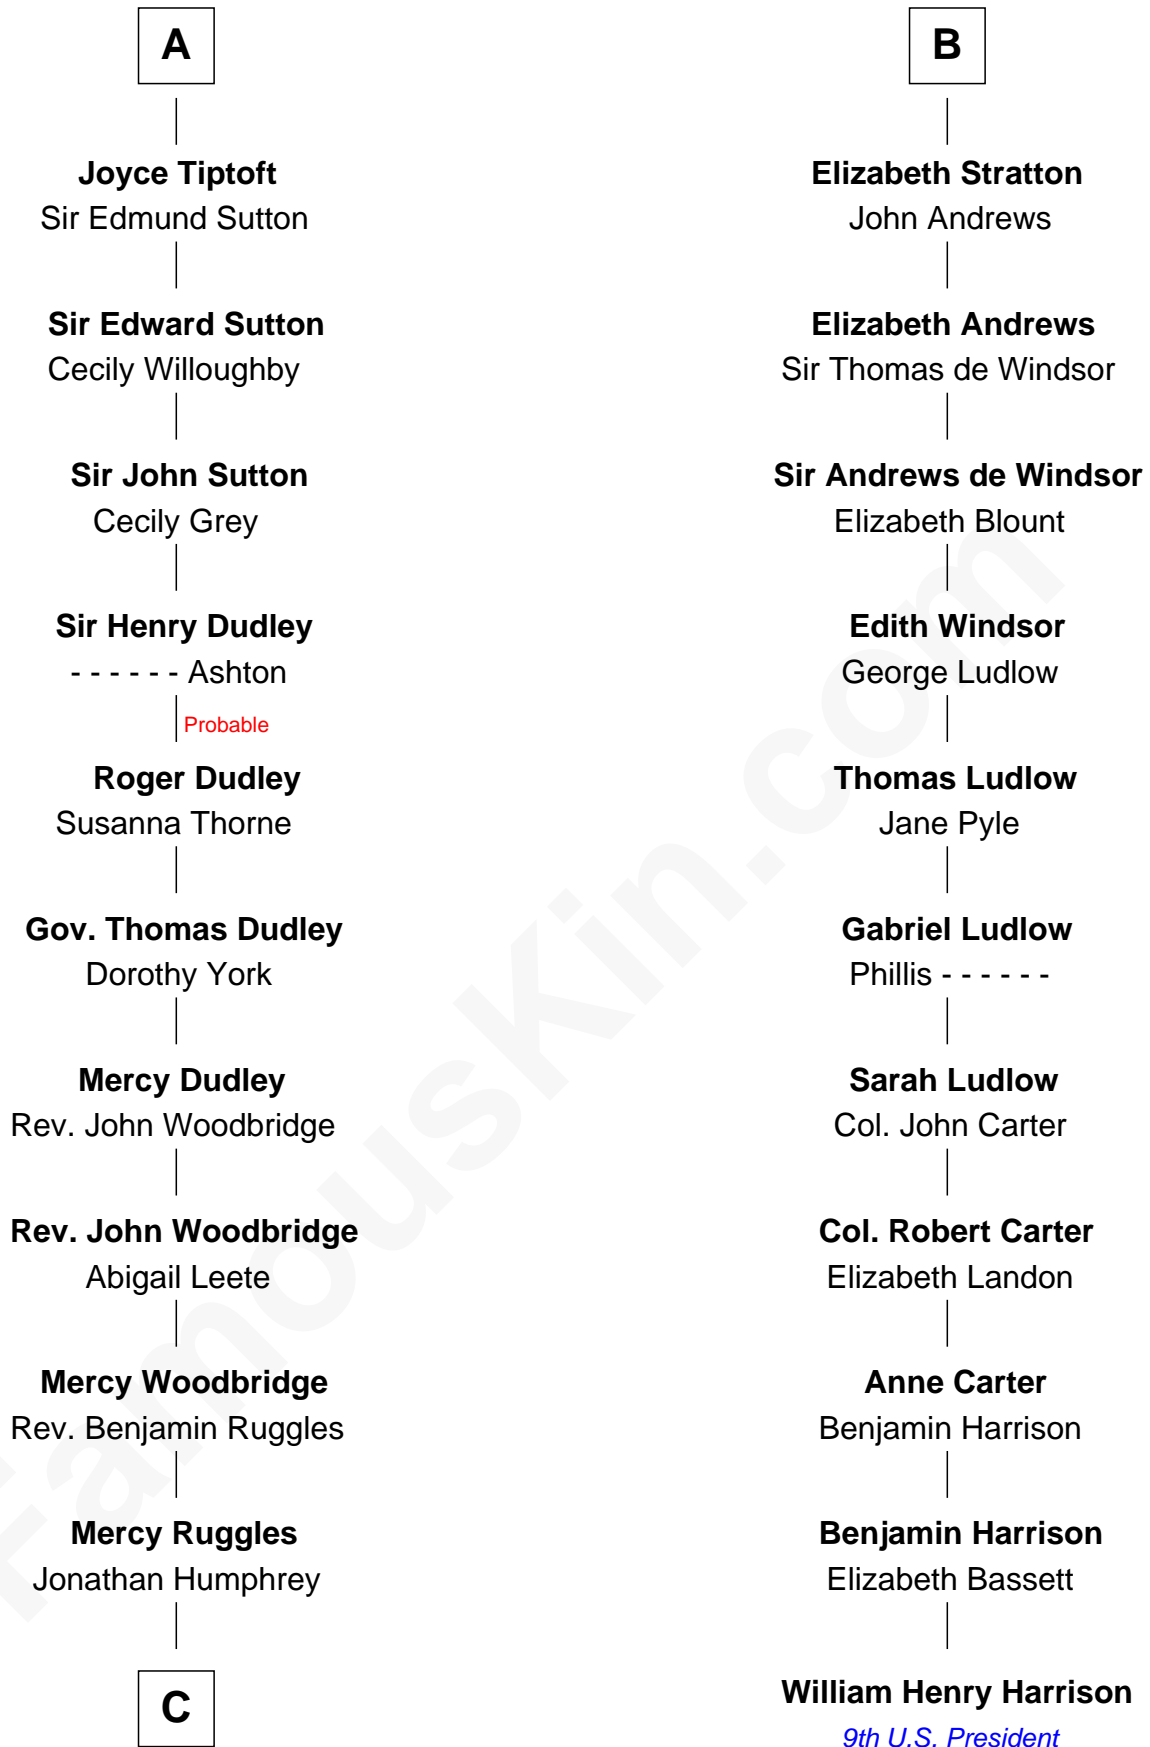

# FamousKin.com Relationship Chart of

**John Brown**

*American Abolitionist*

17th cousin 3 times removed of

**William Henry Harrison**

*9th U.S. President*

**Ramon Berenguer IV of Provence**

Beatrice of Savoy

**Eleanor of Provence**  
Henry III, King of England

**Edward I, King of England**  
Margaret of France

**Edmund of Woodstock**  
Margaret Wake

**Joan Plantagenet**  
Thomas Holand

**Sir Thomas de Holand**  
Alice Fitzalan

**Eleanor Holand**  
Edward Cherleton

**Joyce Cherleton**  
Sir John Tiptoft

**A**

**Eleanor of Provence**  
Henry III, King of England

**Edward I, King of England**  
Eleanor of Castile

**Elizabeth Plantagenet**  
Humphrey de Bohun

**Margaret de Bohun**  
Sir Hugh de Courtnay

**Elizabeth de Courtnay**  
Sir Andrew Luttrell

**Sir Hugh Luttrell**  
Catherine de Beaumont

**Elizabeth Luttrell**  
John Stratton

**B**

**C**

—  
**Oliver Humphrey**