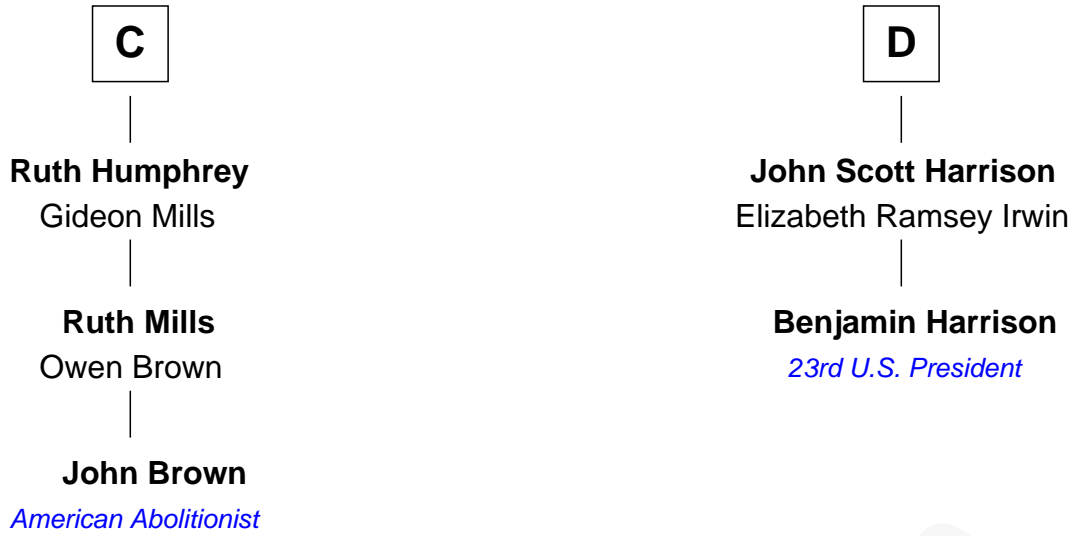

# FamousKin.com Relationship Chart of

**John Brown**

*American Abolitionist*

18th cousin 1 time removed of

**Benjamin Harrison**

*23rd U.S. President*

**William de Beauchamp**

Maud FitzJohn

Alice de Toeni

**Sir Thomas de Beauchamp**

Katherine de Mortimer

**Philippa de Beauchamp**

Sir Hugh de Stafford

**Margaret de Stafford**

Sir Ralph Neville

**Margaret de Neville**

Sir Richard Scrope

**Sir Henry le Scrope**

Elizabeth le Scrope

**Margaret Scrope**

John Bernard

**B**

FamousKin.com