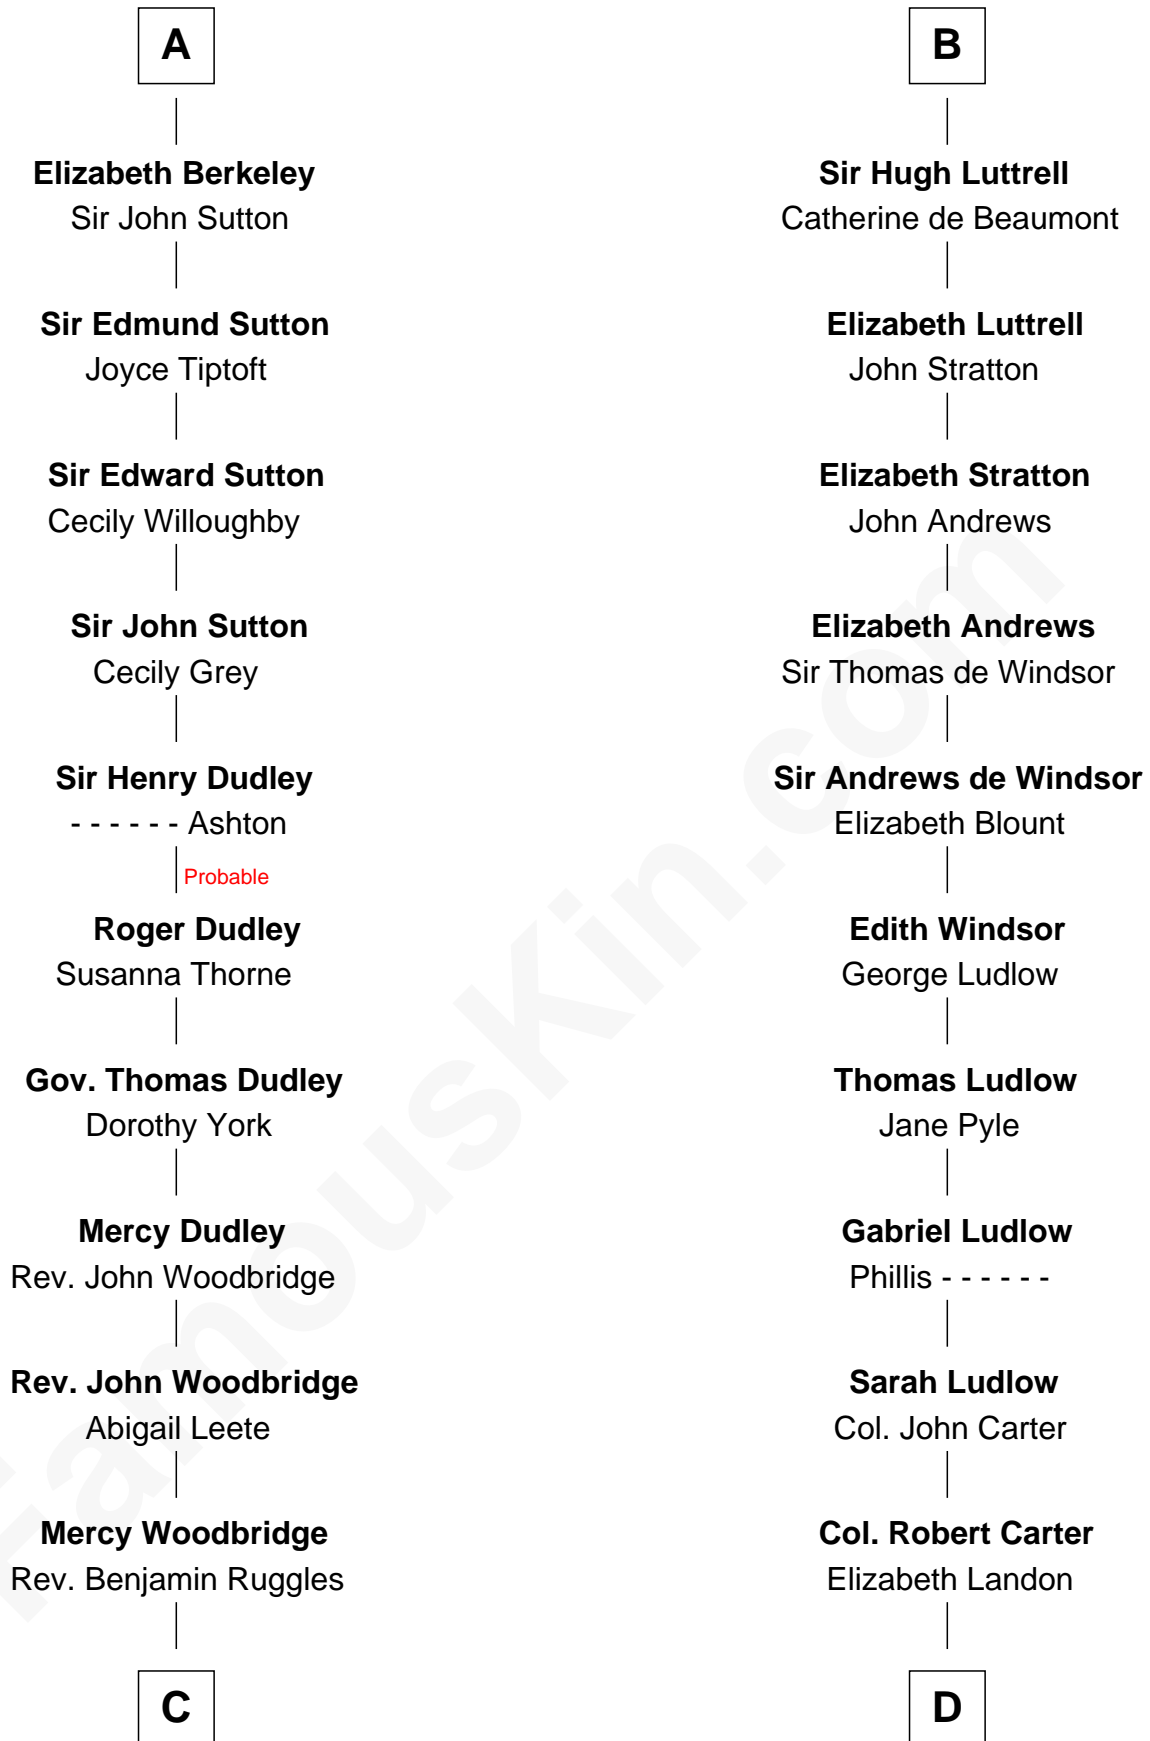

FamousKin.com Relationship Chart of

John Brown

American Abolitionist

21st cousin of

Benjamin Harrison

23rd U.S. President

Richard de Clare
Aoife MacMurrough

C

Mercy Ruggles
Jonathan Humphrey

Oliver Humphrey
Sarah Garrett

Ruth Humphrey
Gideon Mills

Ruth Mills
Owen Brown

John Brown
American Abolitionist

D

Anne Carter
Benjamin Harrison

Benjamin Harrison
Elizabeth Bassett