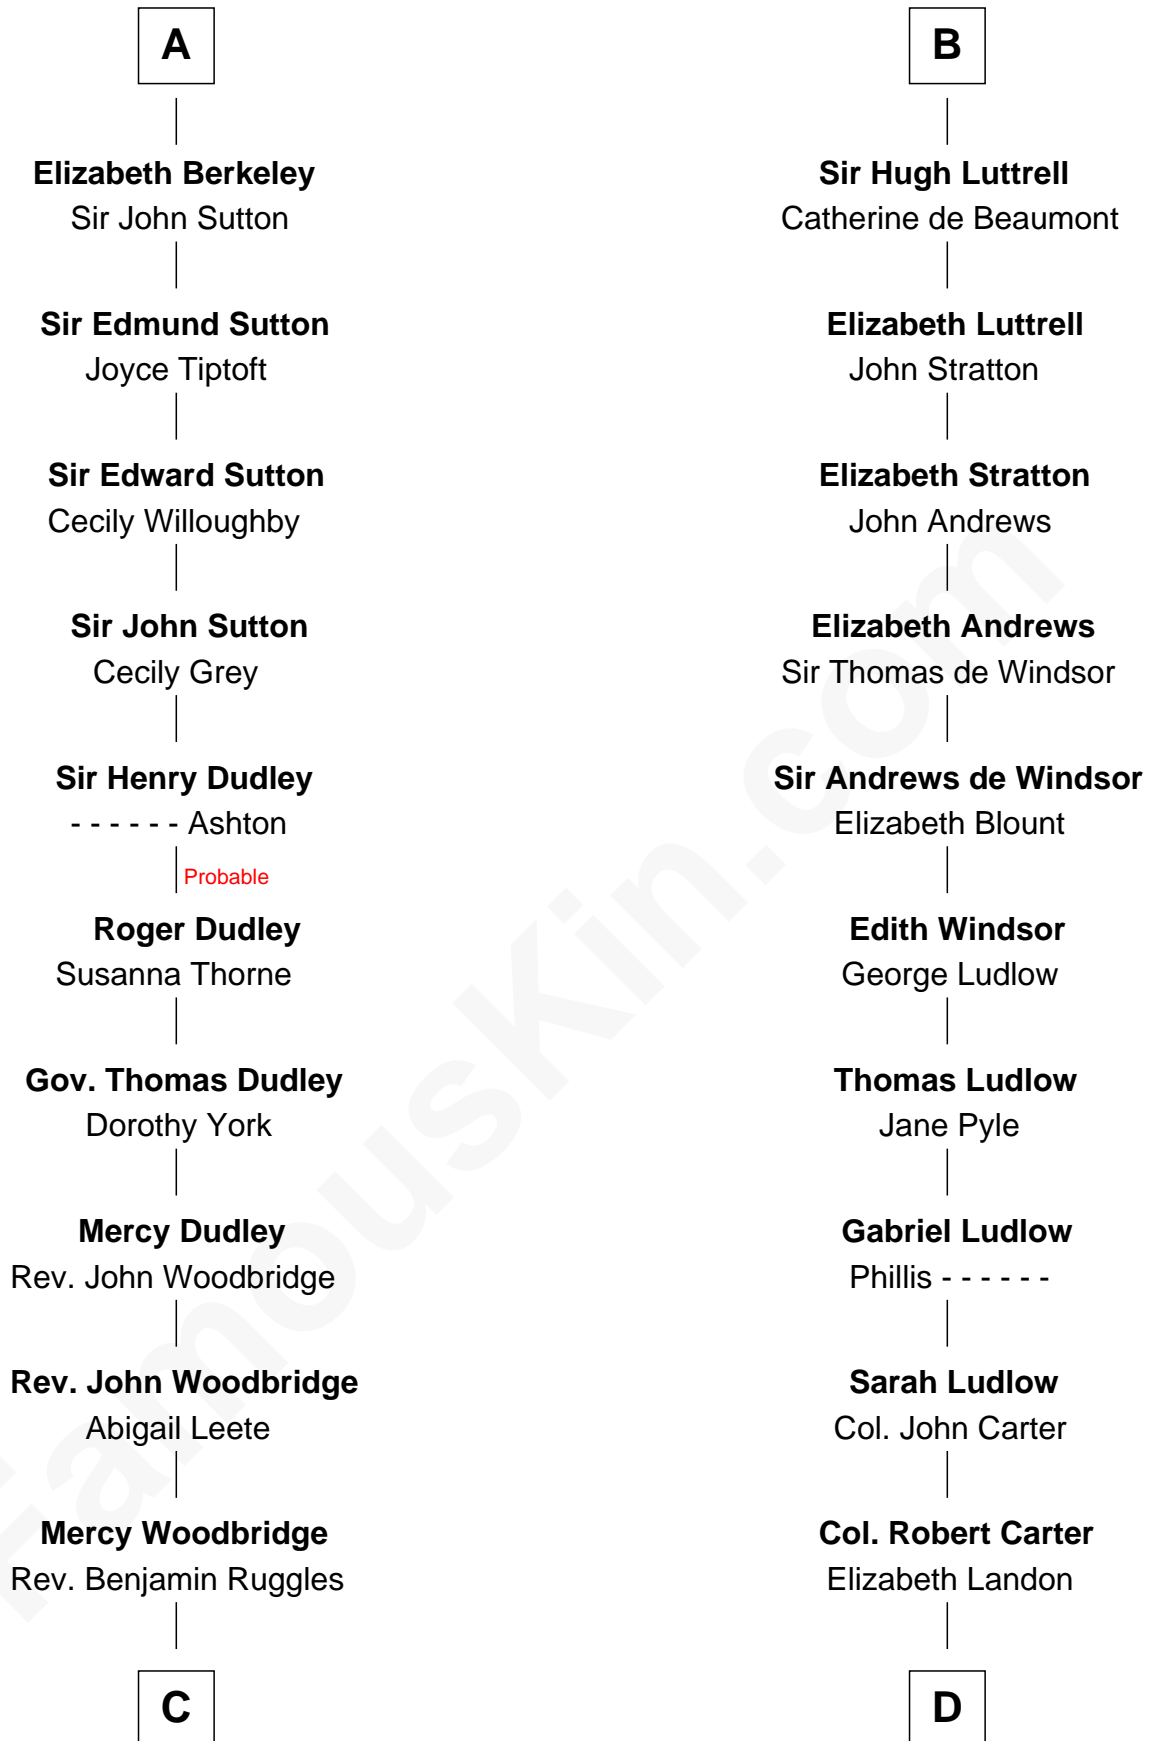

FamousKin.com Relationship Chart of

John Brown

American Abolitionist

21st cousin of

Benjamin Harrison

23rd U.S. President

Robert de Beaumont
Petronella de Grantmesnil

Margaret de Beaumont
Sir Saher IV de Quincy

Sir Roger de Quincy
Helen of Galloway

Margaret de Quincy
Sir William de Ferrers

Joan de Ferrers
Sir Thomas de Berkeley

Sir Maurice de Berkeley
Eve la Zouche

Thomas de Berkeley
Katherine de Clyvedon

Sir John Berkeley
Elizabeth Betteshorne

A

Margaret de Beaumont
Sir Saher IV de Quincy

Hawise de Quincy
Hugh de Vere

Isabel de Vere
Sir John de Courtenay

Sir Hugh de Courtenay
Eleanor le Despencer

Sir Hugh de Courtenay
Agnes de St. John

Sir Hugh de Courtnay
Margaret de Bohun

Elizabeth de Courtnay
Sir Andrew Luttrell

B

C

Mercy Ruggles
Jonathan Humphrey

Oliver Humphrey
Sarah Garrett

Ruth Humphrey
Gideon Mills

Ruth Mills
Owen Brown

John Brown
American Abolitionist