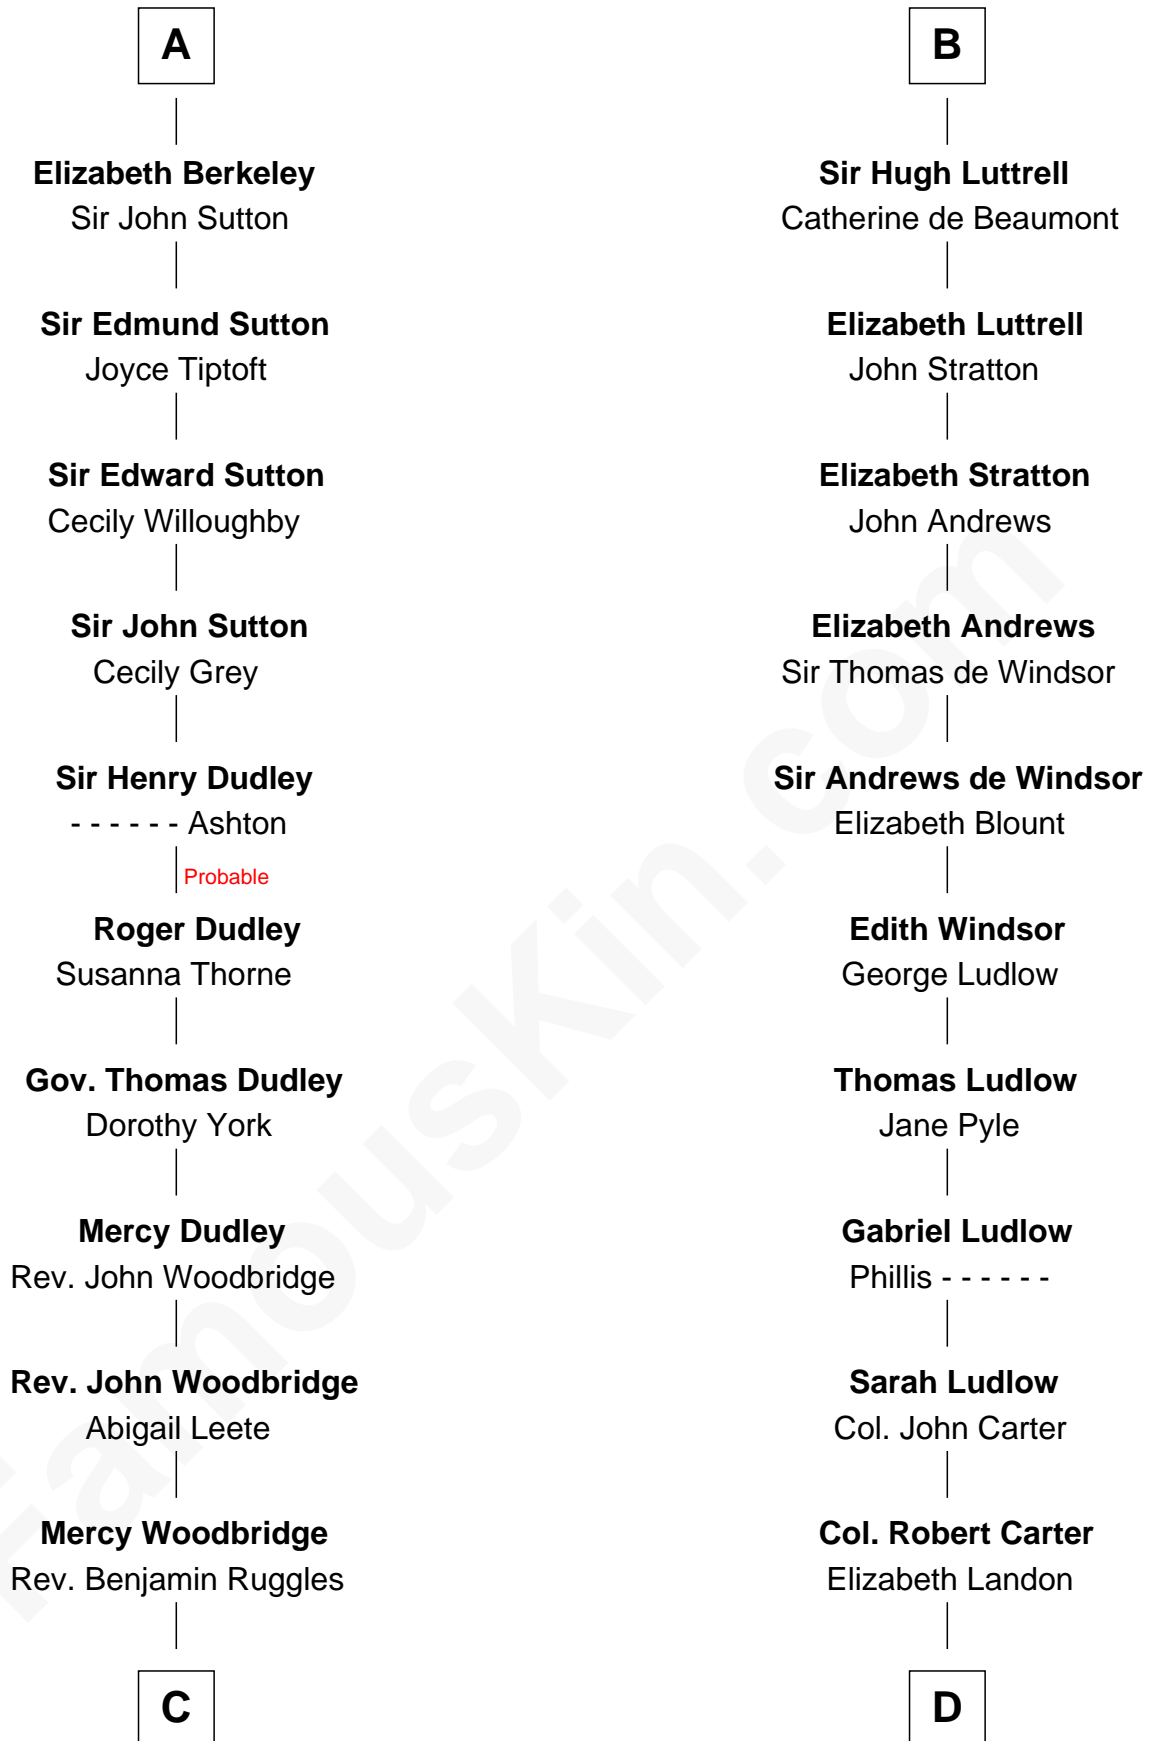

# FamousKin.com Relationship Chart of

**John Brown**

*American Abolitionist*

21st cousin of

**Benjamin Harrison**

*23rd U.S. President*

**John FitzGilbert**  
Sybilla of Salisbury

**C**

**Mercy Ruggles**  
Jonathan Humphrey

**Oliver Humphrey**  
Sarah Garrett

**Ruth Humphrey**  
Gideon Mills

**Ruth Mills**  
Owen Brown

**John Brown**  
*American Abolitionist*

**D**

**Anne Carter**  
Benjamin Harrison

**Benjamin Harrison**  
Elizabeth Bassett

**Gen. William Henry Harrison**  
Anna Tuthill Symmes

**John Scott Harrison**  
Elizabeth Ramsey Irwin

**Benjamin Harrison**  
*23rd U.S. President*