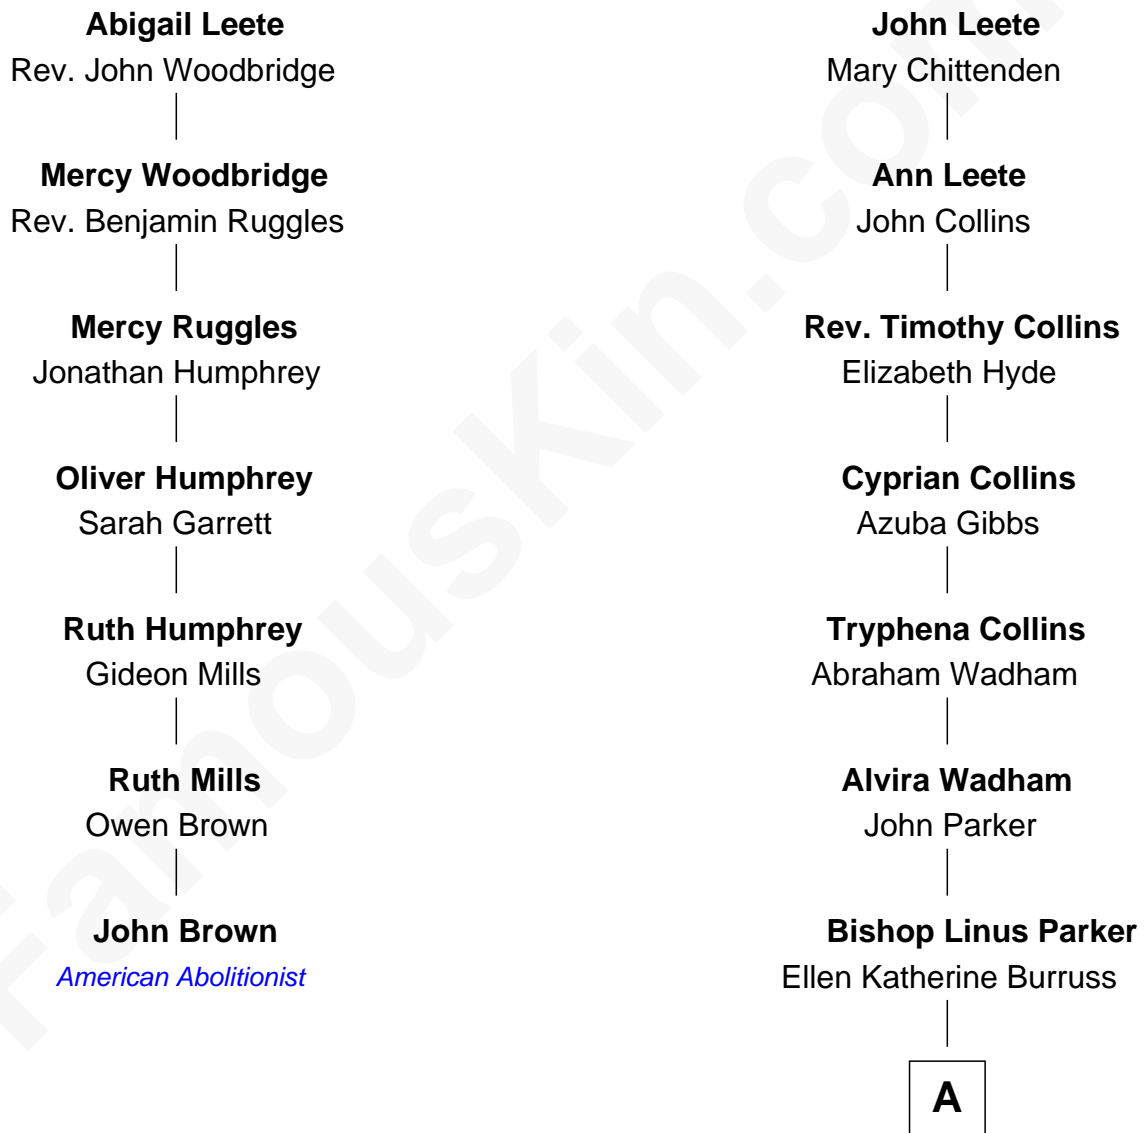

FamousKin.com Relationship Chart of

John Brown

American Abolitionist

6th cousin 4 times removed of

Ed Helms

TV and Movie Actor

Gov. William Leete

Anna Payne

A

Fitzgerald Sale Parker

Lucy Irvine Paxton

Fitzgerald Sale Parker

Frances Helen Jackson

Pamela Ann Parker

John A. Helms

Ed Helms