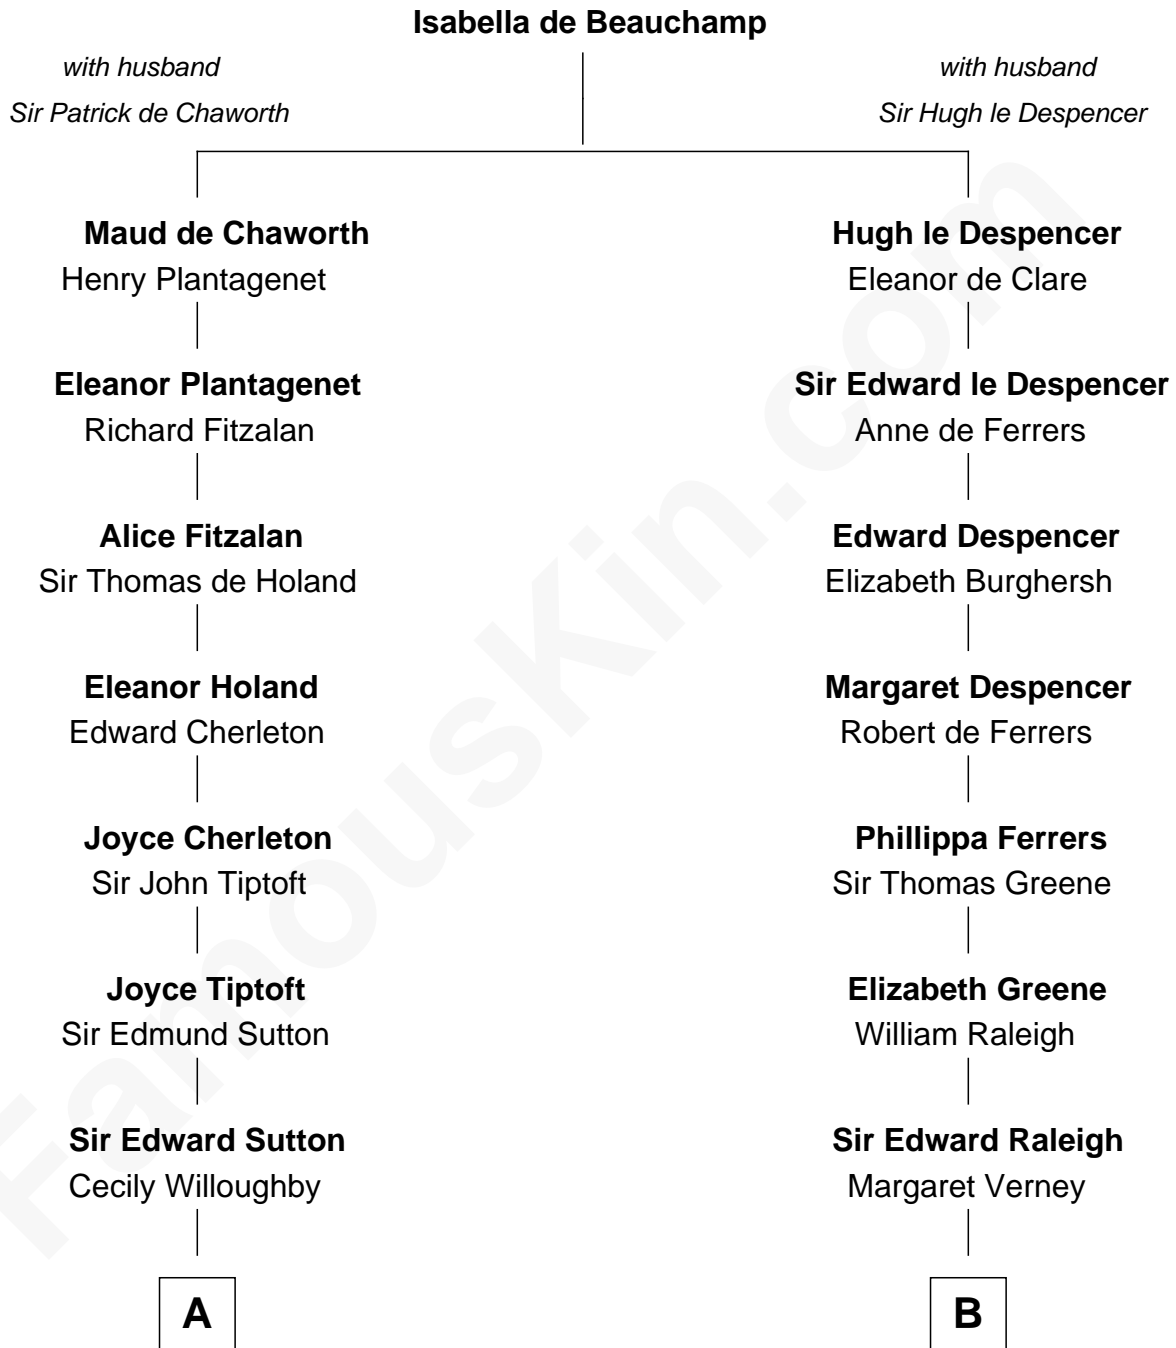

# FamousKin.com Relationship Chart of

**John Brown**

*American Abolitionist*

18th cousin of

**Joseph Wharton**

*Founder of the Wharton School of Business*

**C**

**Ruth Mills**  
Owen Brown

**John Brown**  
*American Abolitionist*

**D**

**Deborah Fisher**  
William Wharton

**Joseph Wharton**  
*Founder, Wharton School of Business*

FamousKin.com