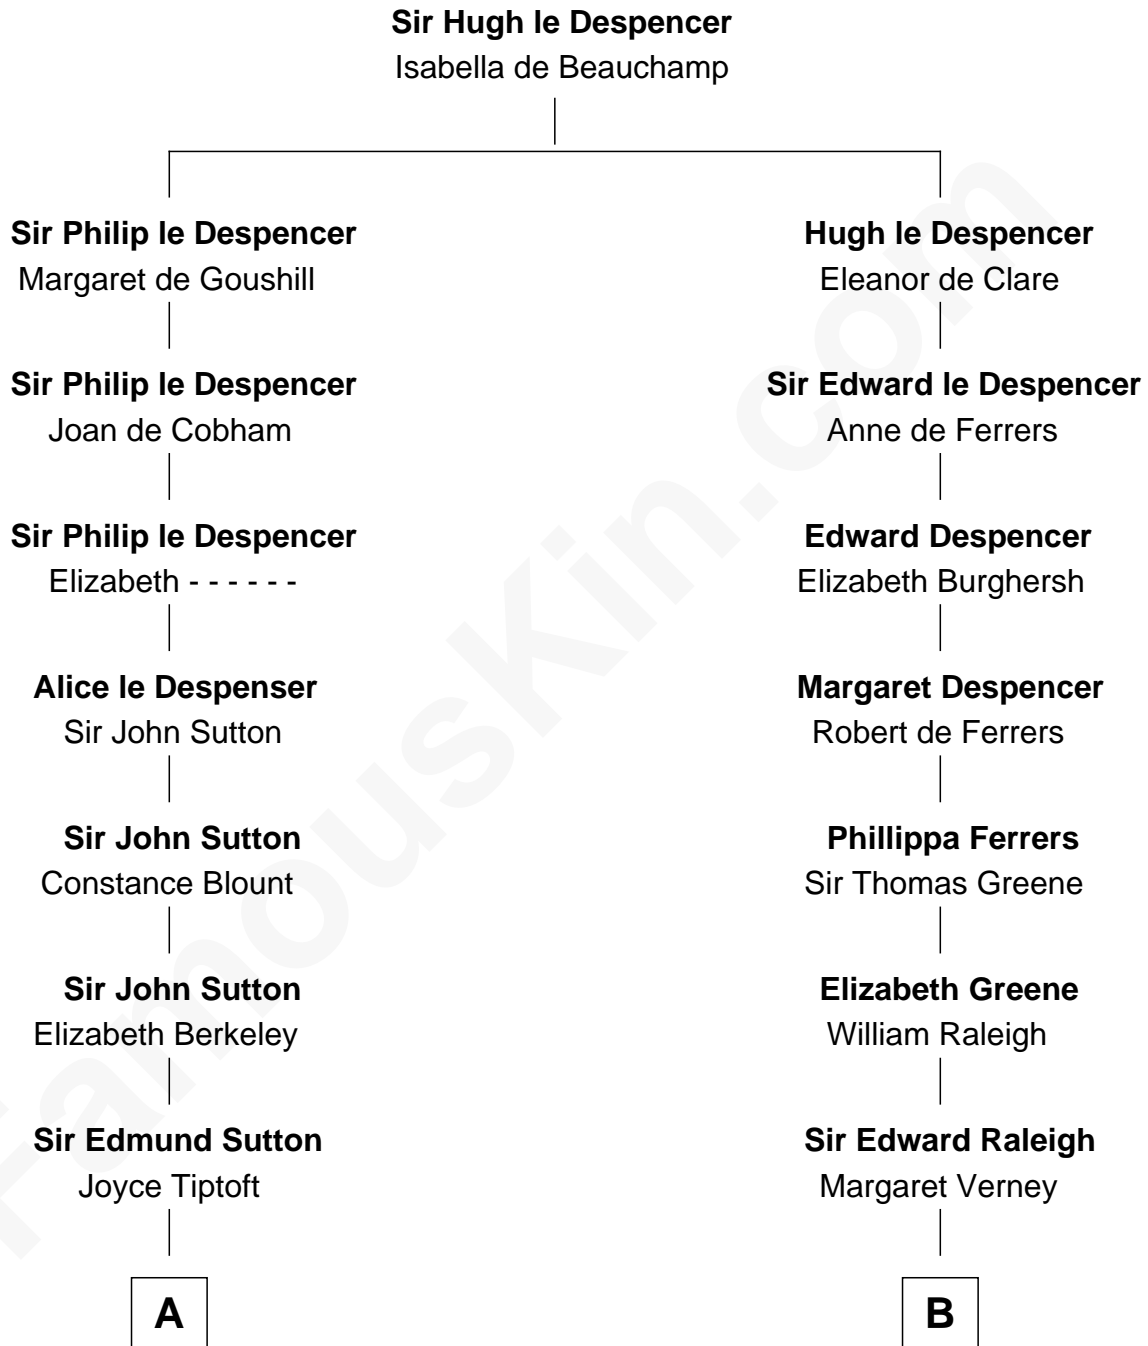

# FamousKin.com Relationship Chart of

**John Brown**

*American Abolitionist*

18th cousin 1 time removed of

**Joseph Wharton**

*Founder of the Wharton School of Business*

**C**

**Ruth Humphrey**

Gideon Mills

**Ruth Mills**

Owen Brown

**John Brown**

*American Abolitionist*

**D**

**Deborah Fisher**

William Wharton