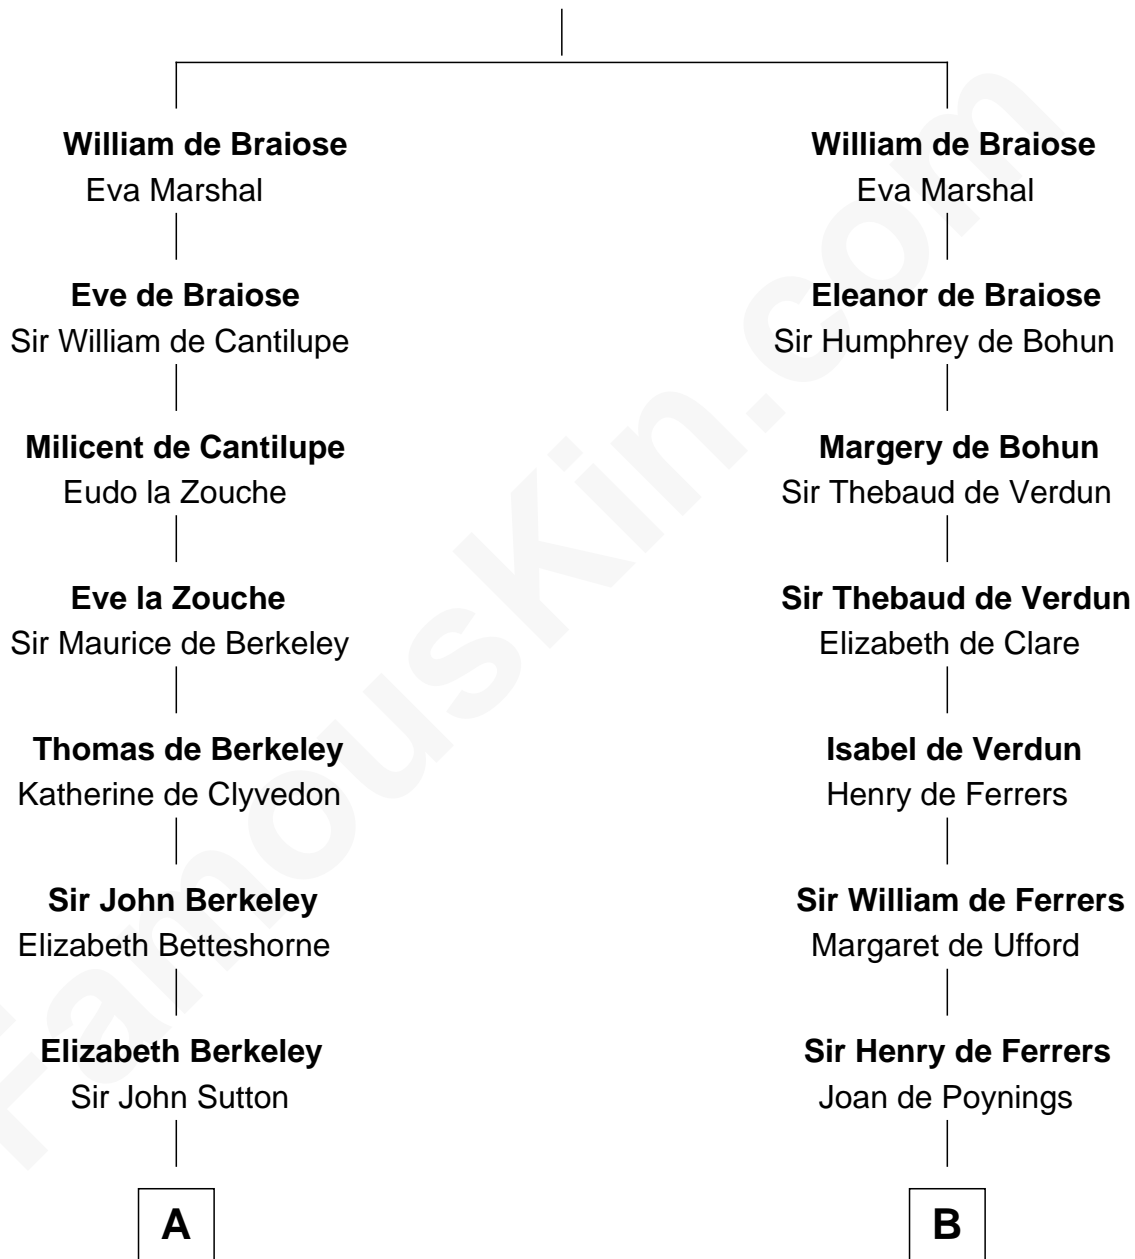

# FamousKin.com Relationship Chart of

**John Brown**

*American Abolitionist*

20th cousin 1 time removed of

**Joseph Wharton**

*Founder of the Wharton School of Business*

**Reginald de Braiose**

**C**

**Oliver Humphrey**

Sarah Garrett

**Ruth Humphrey**

Gideon Mills

**Ruth Mills**

Owen Brown

**John Brown**

*American Abolitionist*

**D**

**Samuel Rodman**

Mary Willett

**Thomas Rodman**

Mary Borden

**Hannah Rodman**

Samuel Rowland Fisher

**Deborah Fisher**