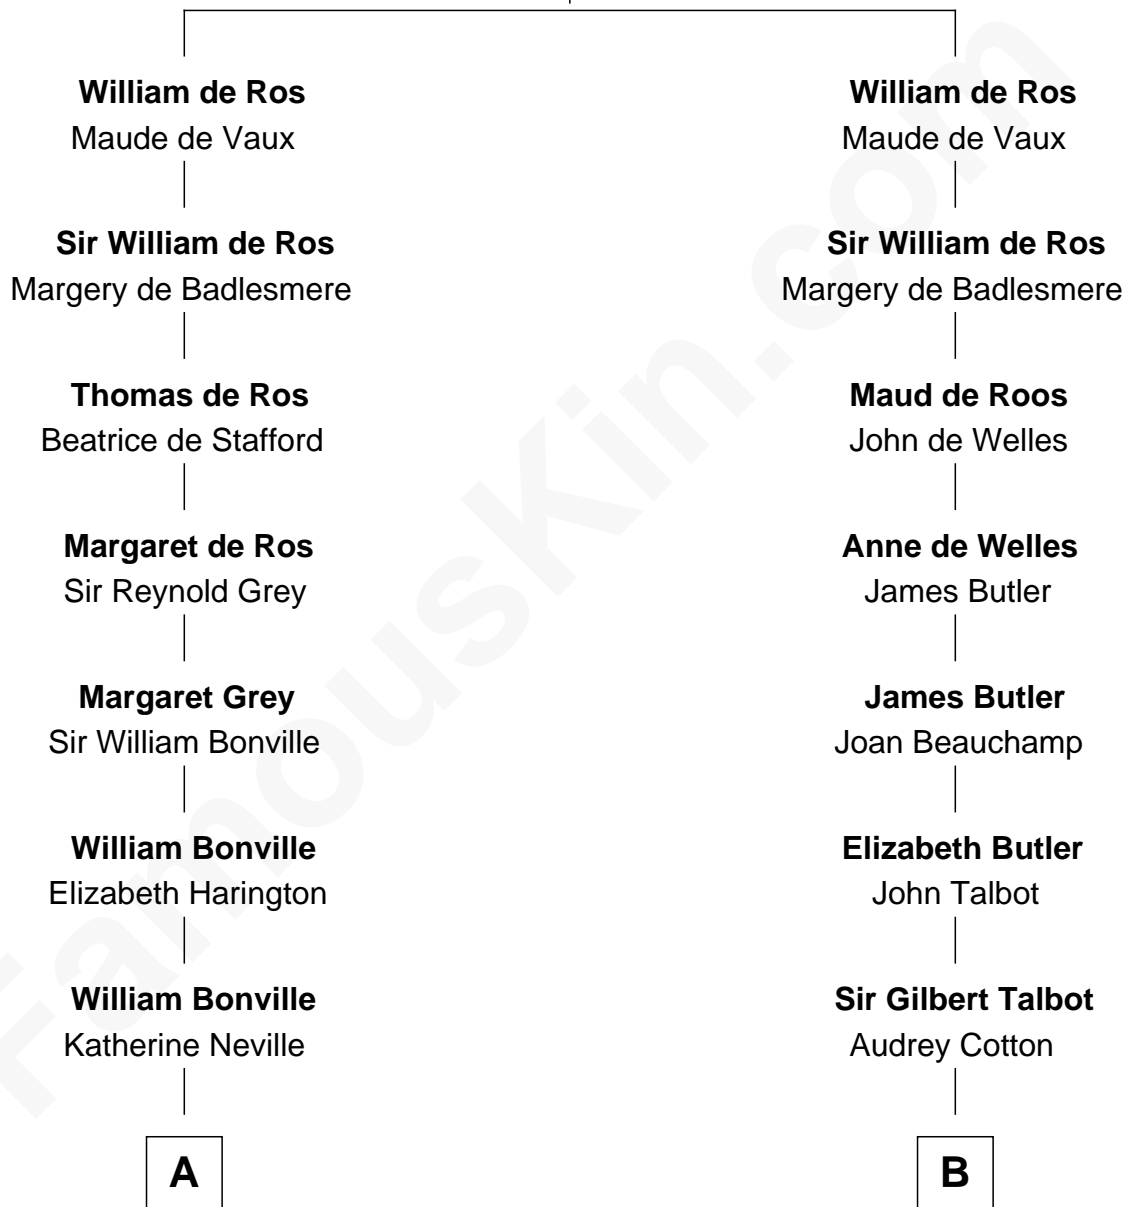

# FamousKin.com Relationship Chart of

**John Brown**

*American Abolitionist*

18th cousin 1 time removed of

**Jay Gould**

*American Railroad "Robber Baron"*

**Sir Robert de Ros**

Isabel de Aubeney

FamousKin.com