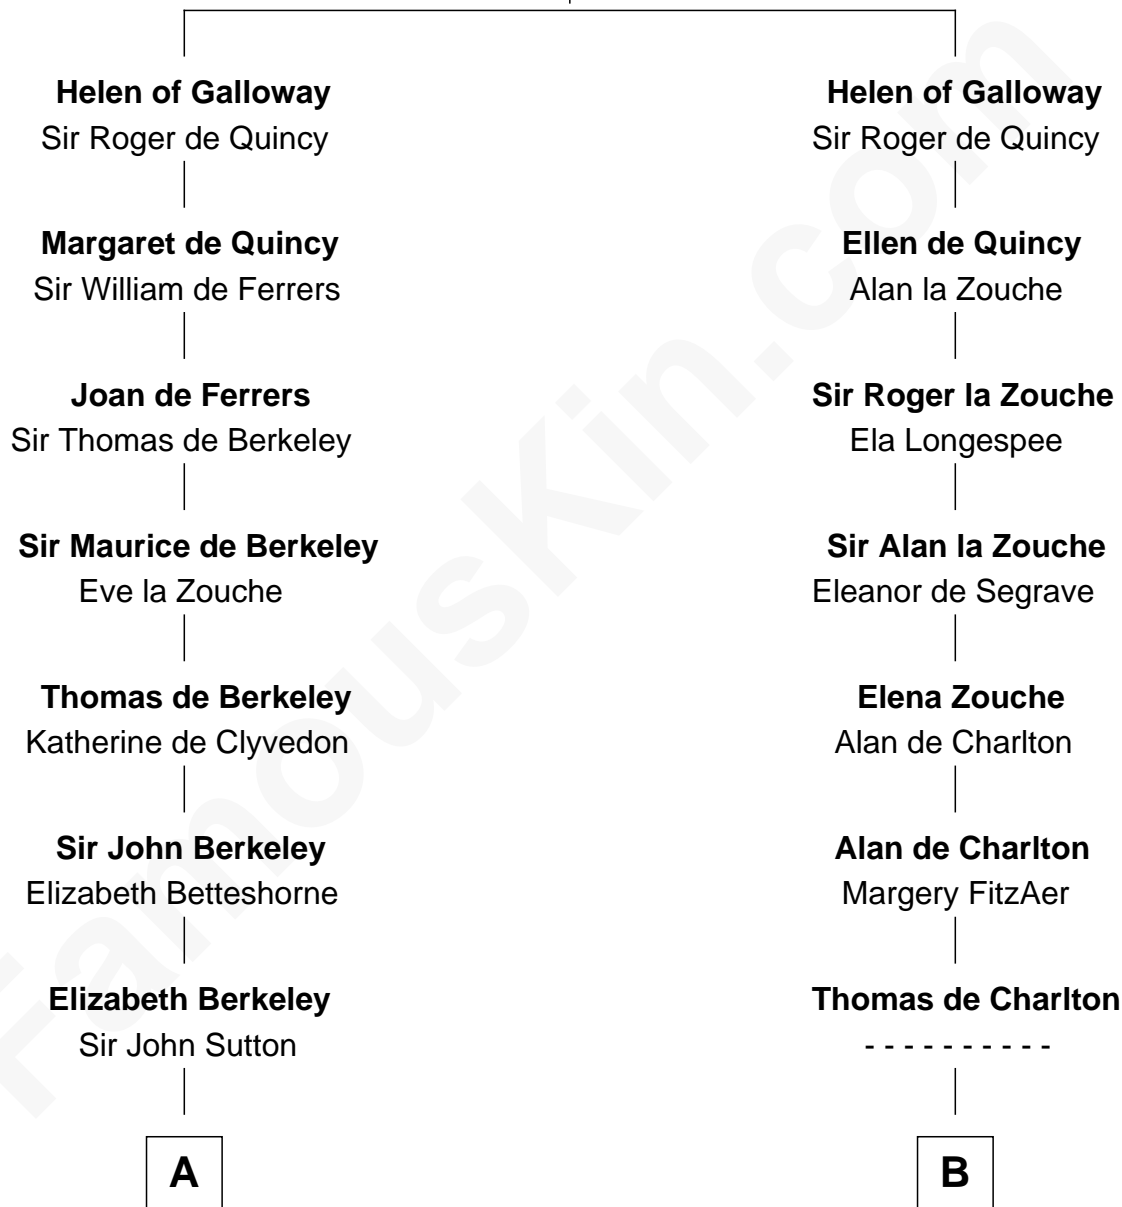

FamousKin.com Relationship Chart of

John Brown

American Abolitionist

20th cousin 1 time removed of

Jay Gould

American Railroad "Robber Baron"

Alan of Galloway

Helen de l'Isle

John Burr Gould

Mary More

Jay Gould

"Robber Baron"