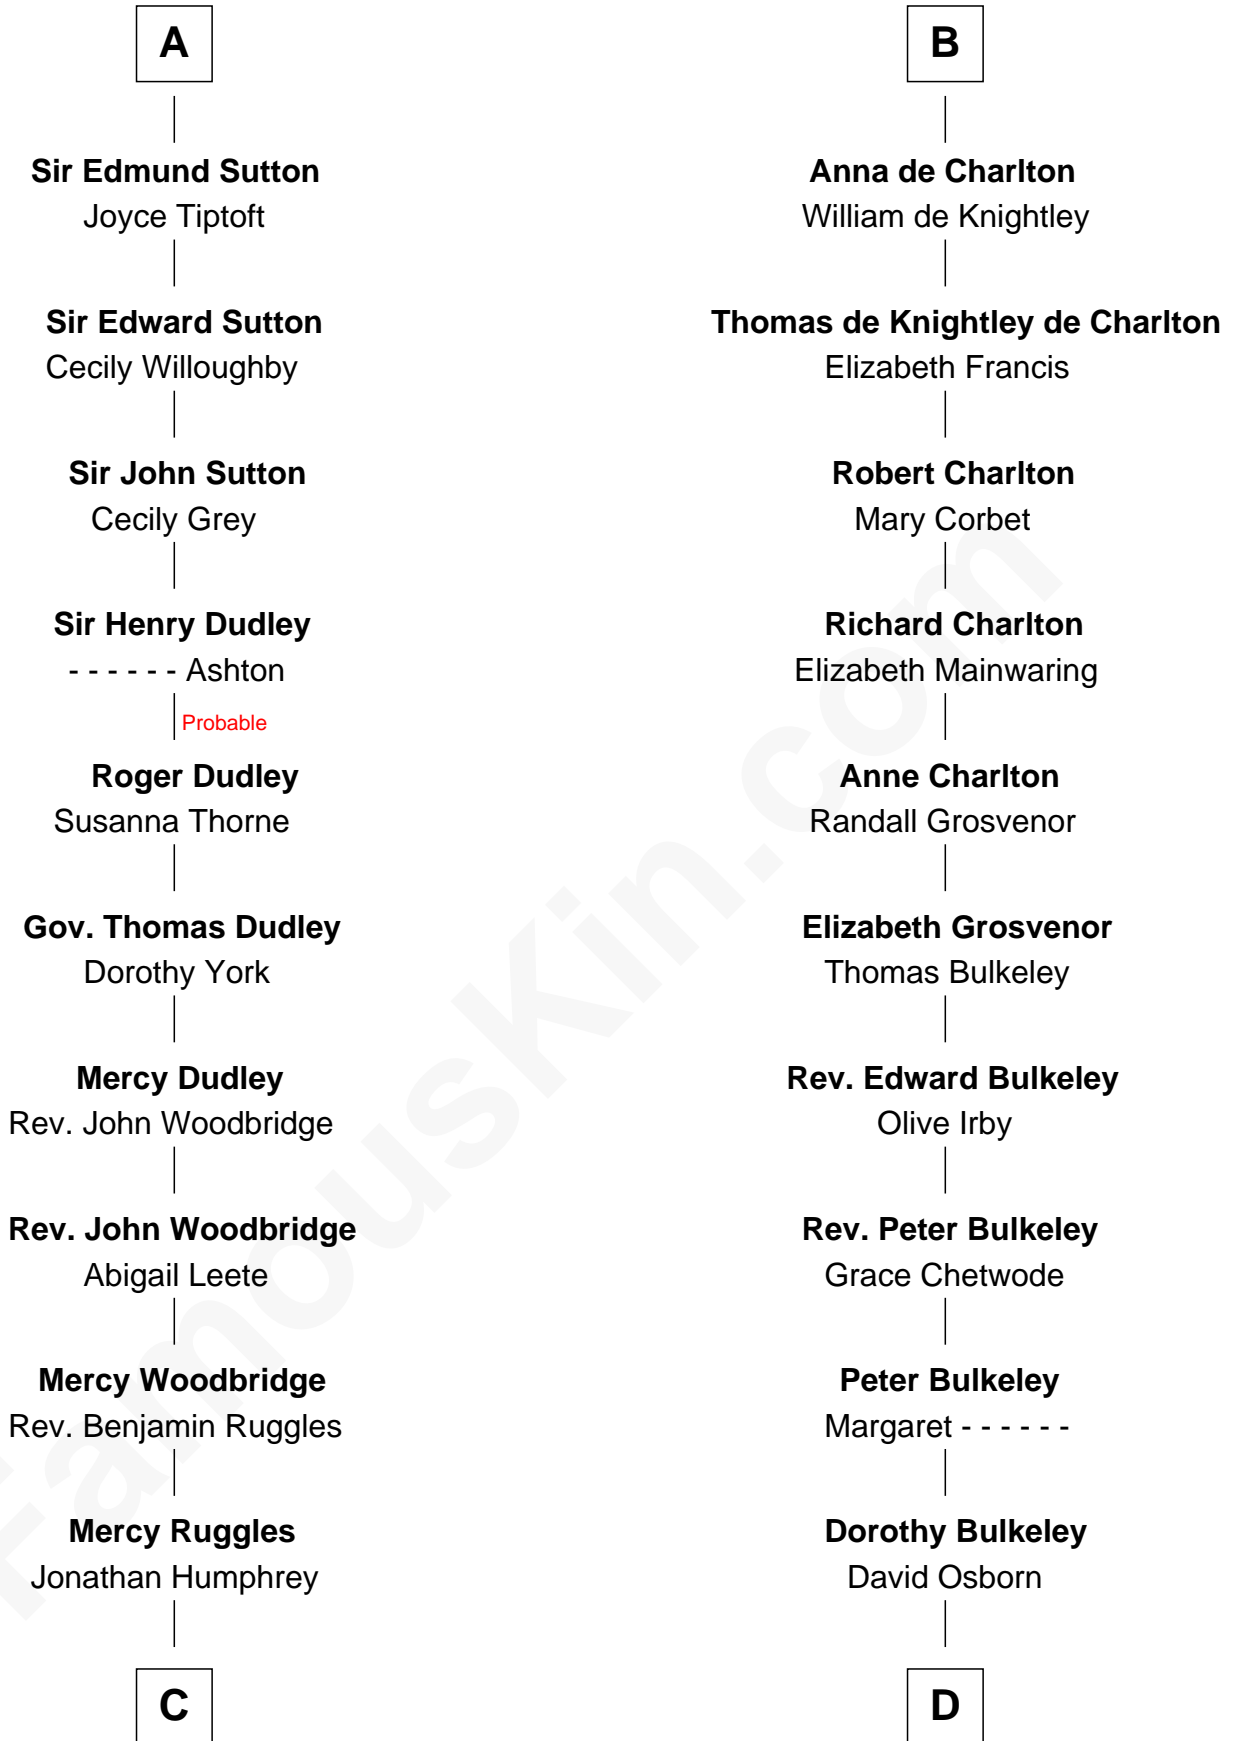

# FamousKin.com Relationship Chart of

**John Brown**

*American Abolitionist*

20th cousin 1 time removed of

**Jay Gould**

*American Railroad "Robber Baron"*

**C**

**Oliver Humphrey**

Sarah Garrett

**Ruth Humphrey**

Gideon Mills

**Ruth Mills**

Owen Brown

**John Brown**

*American Abolitionist*

**D**

**Eleazer Osborn**

Hannah Bulkeley

**Eleazer Osborn**

Sarah Burr

**Anna Osborn**

Abraham Gould

**John Burr Gould**

Mary More

**Jay Gould**

*"Robber Baron"*