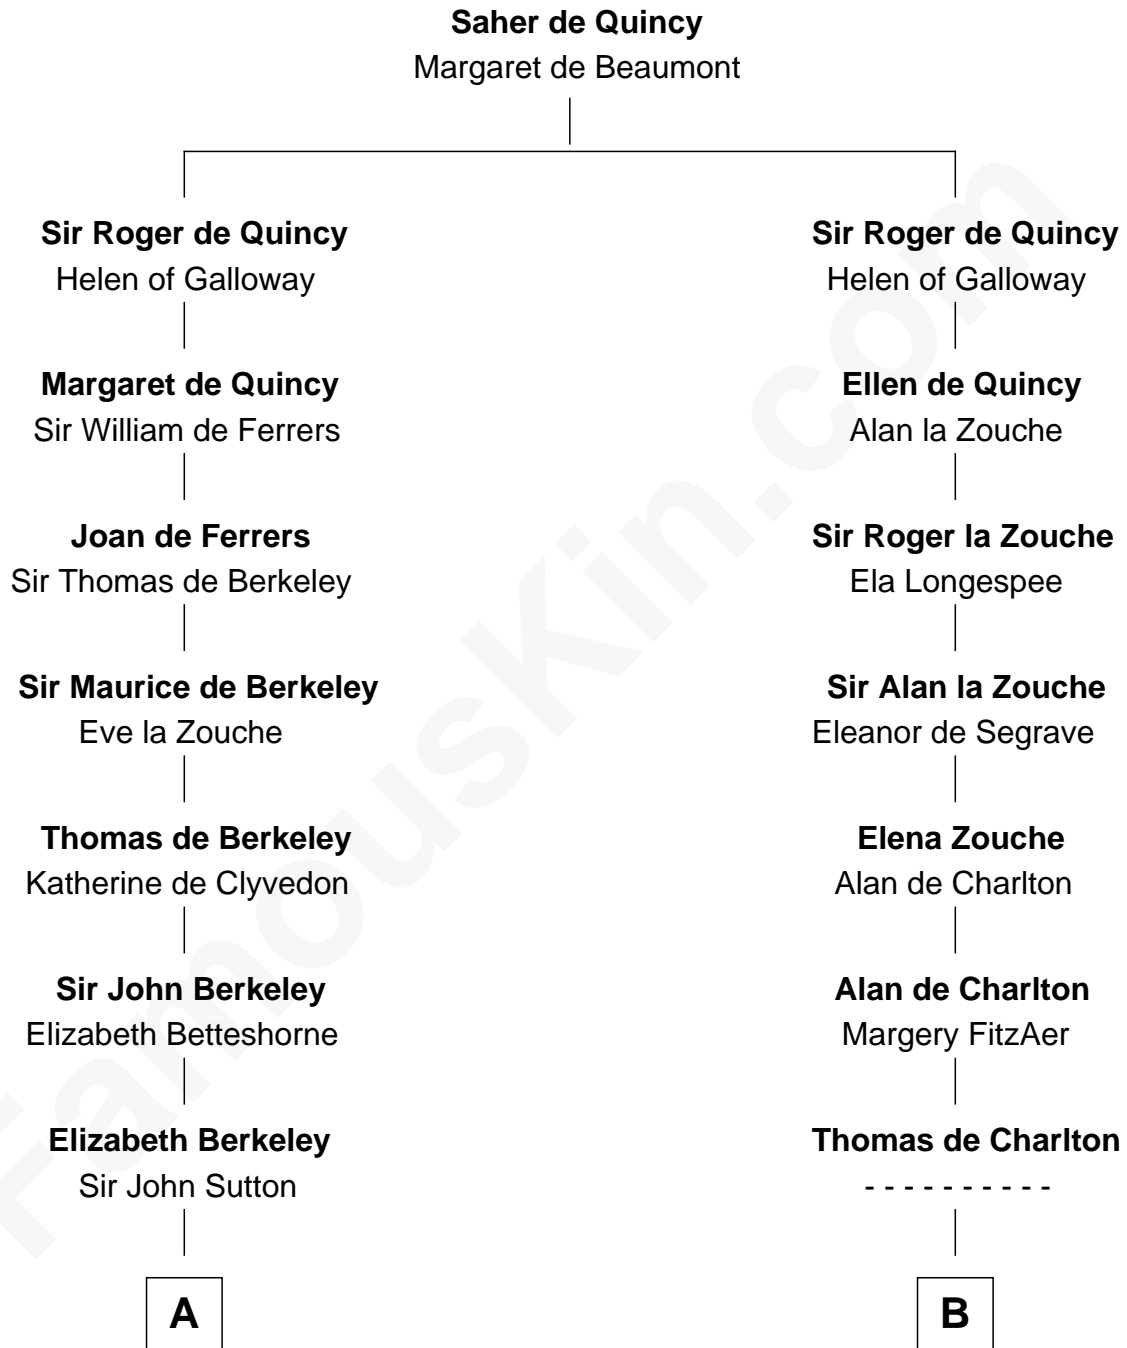

# FamousKin.com Relationship Chart of

**John Brown**

*American Abolitionist*

20th cousin 1 time removed of

**Jay Gould**

*American Railroad "Robber Baron"*

**C**

**Oliver Humphrey**

Sarah Garrett

**Ruth Humphrey**

Gideon Mills

**Ruth Mills**

Owen Brown

**John Brown**

*American Abolitionist*

**D**

**Jay Gould**

*"Robber Baron"*