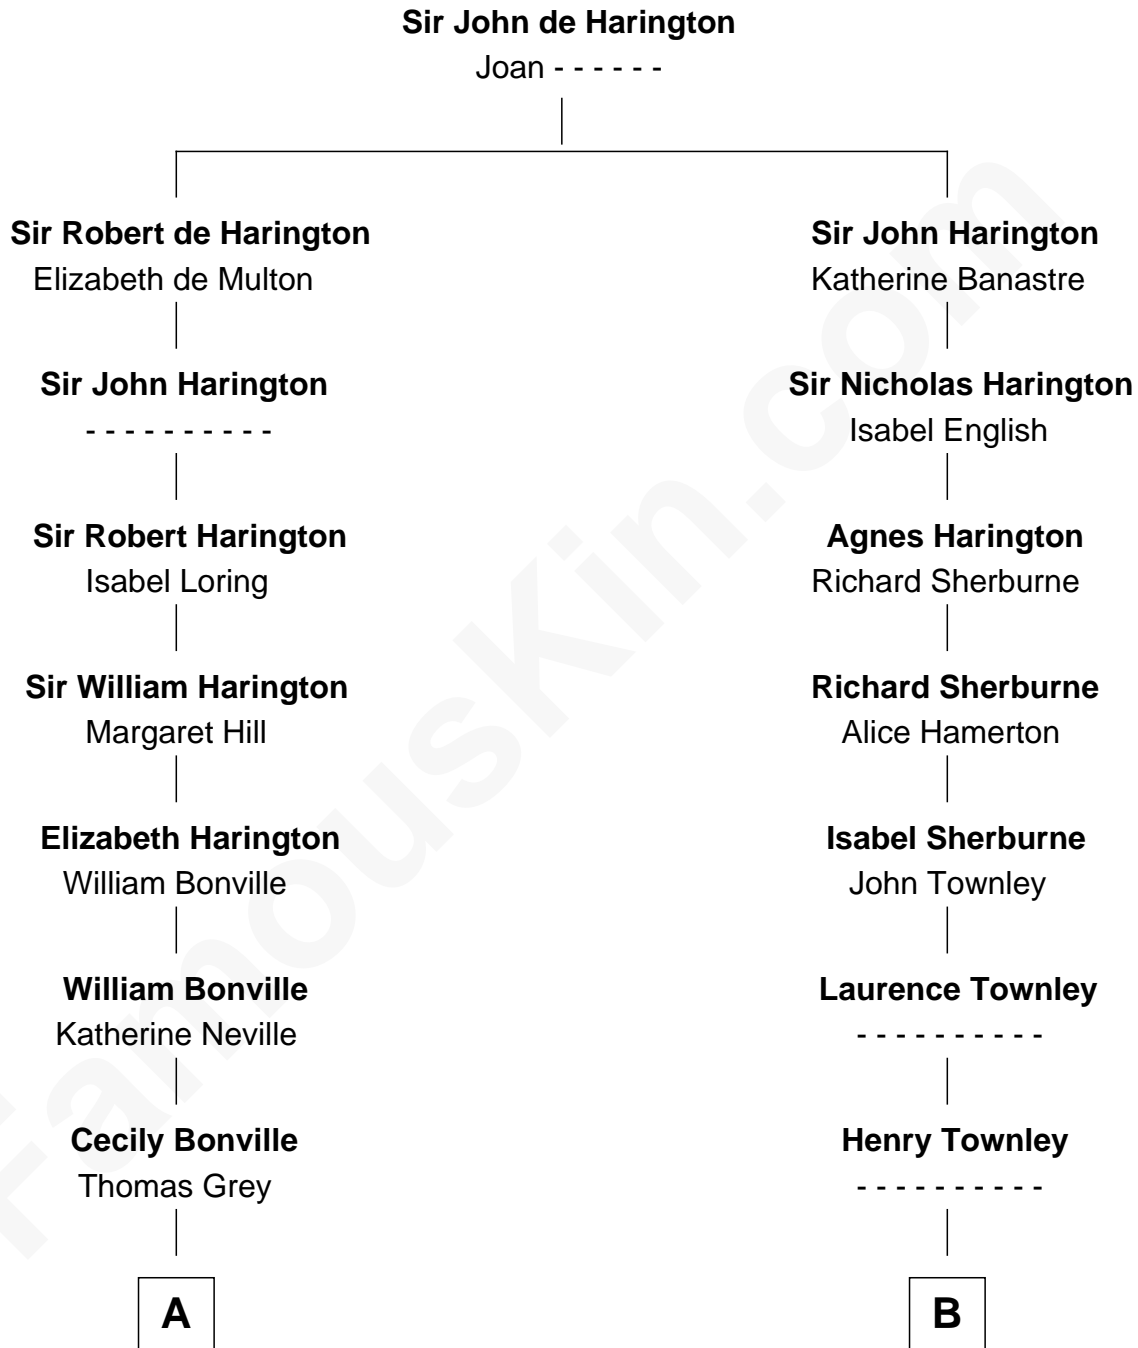

FamousKin.com

Relationship Chart of

John Brown

American Abolitionist

15th cousin 3 times removed of

Meriwether Lewis

Lewis and Clark Expedition

C

|

Ruth Mills

Owen Brown

|

John Brown

American Abolitionist

FamousKin.com