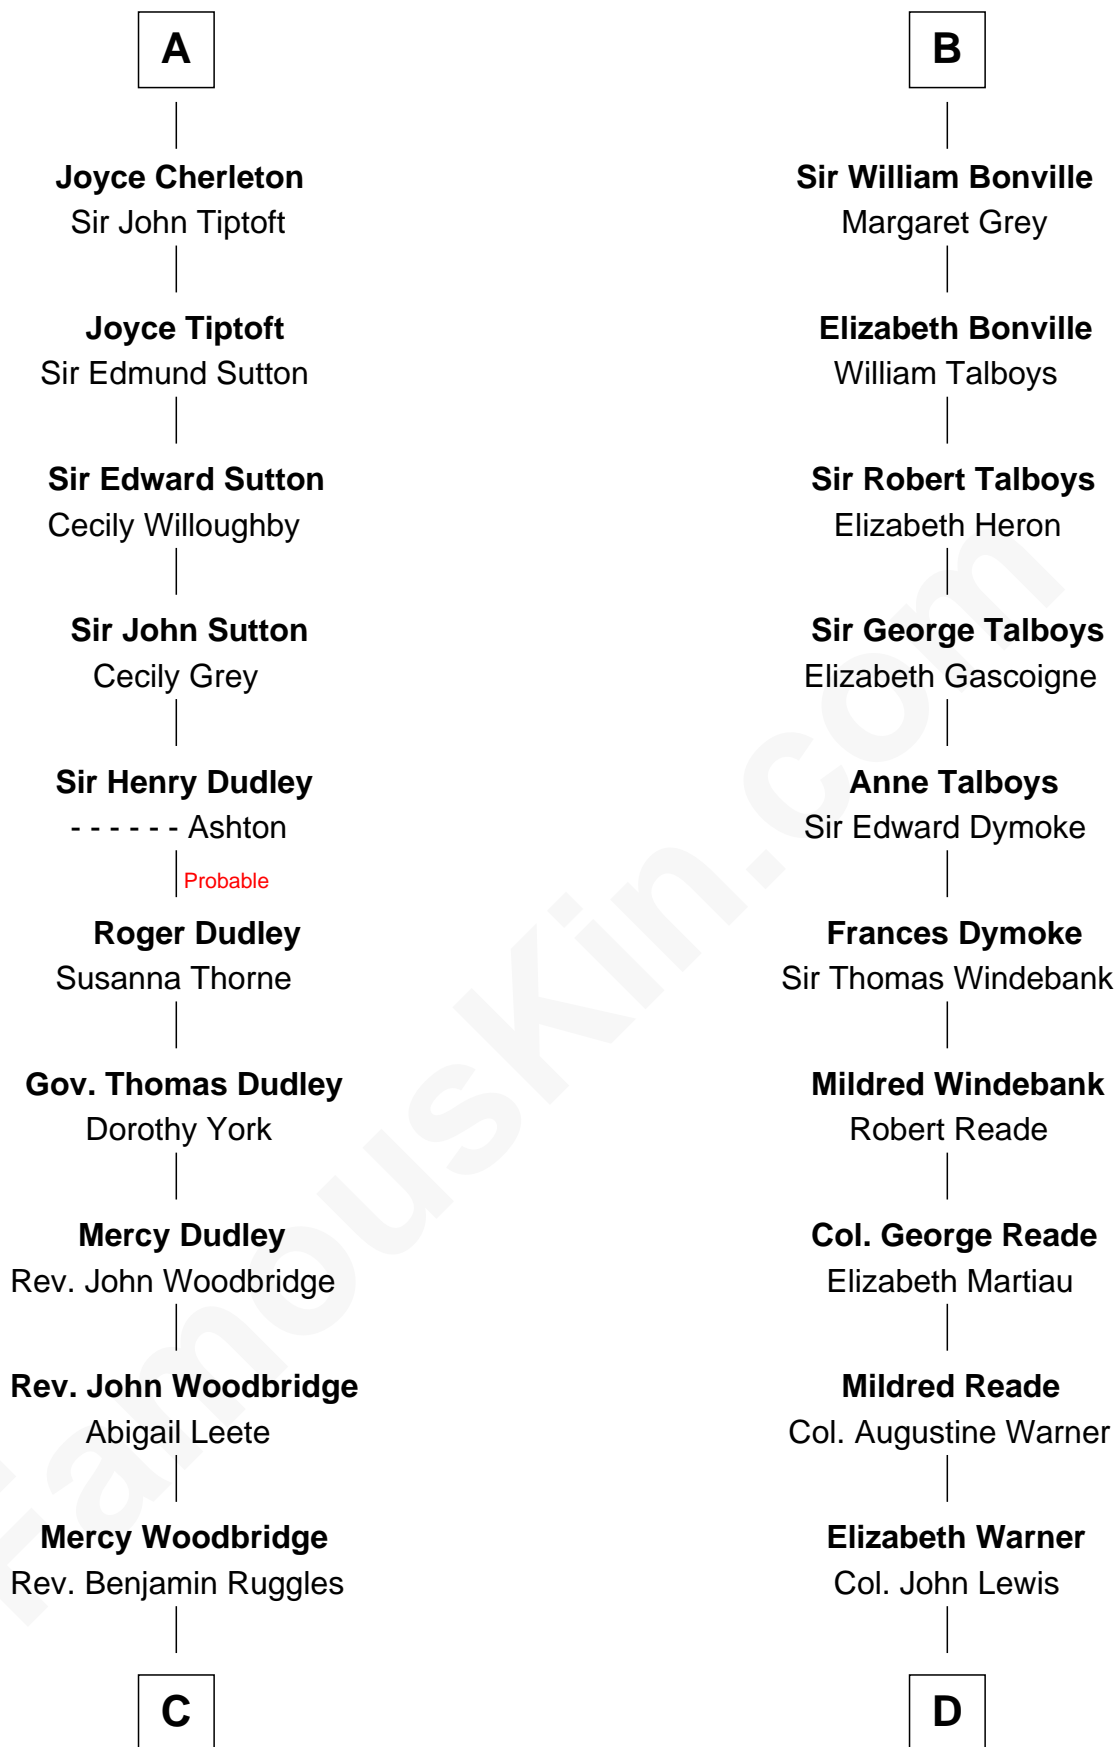

FamousKin.com Relationship Chart of

John Brown

American Abolitionist

19th cousin 2 times removed of

Meriwether Lewis

Lewis and Clark Expedition

Walter de Ridelisford

C

Mercy Ruggles
Jonathan Humphrey

Oliver Humphrey
Sarah Garrett

Ruth Humphrey
Gideon Mills

Ruth Mills
Owen Brown

John Brown
American Abolitionist

D

Col. Robert Lewis
Jane Meriwether

William Lewis
Lucy Meriwether

Meriwether Lewis
Lewis and Clark Expedition

FamousKin.com