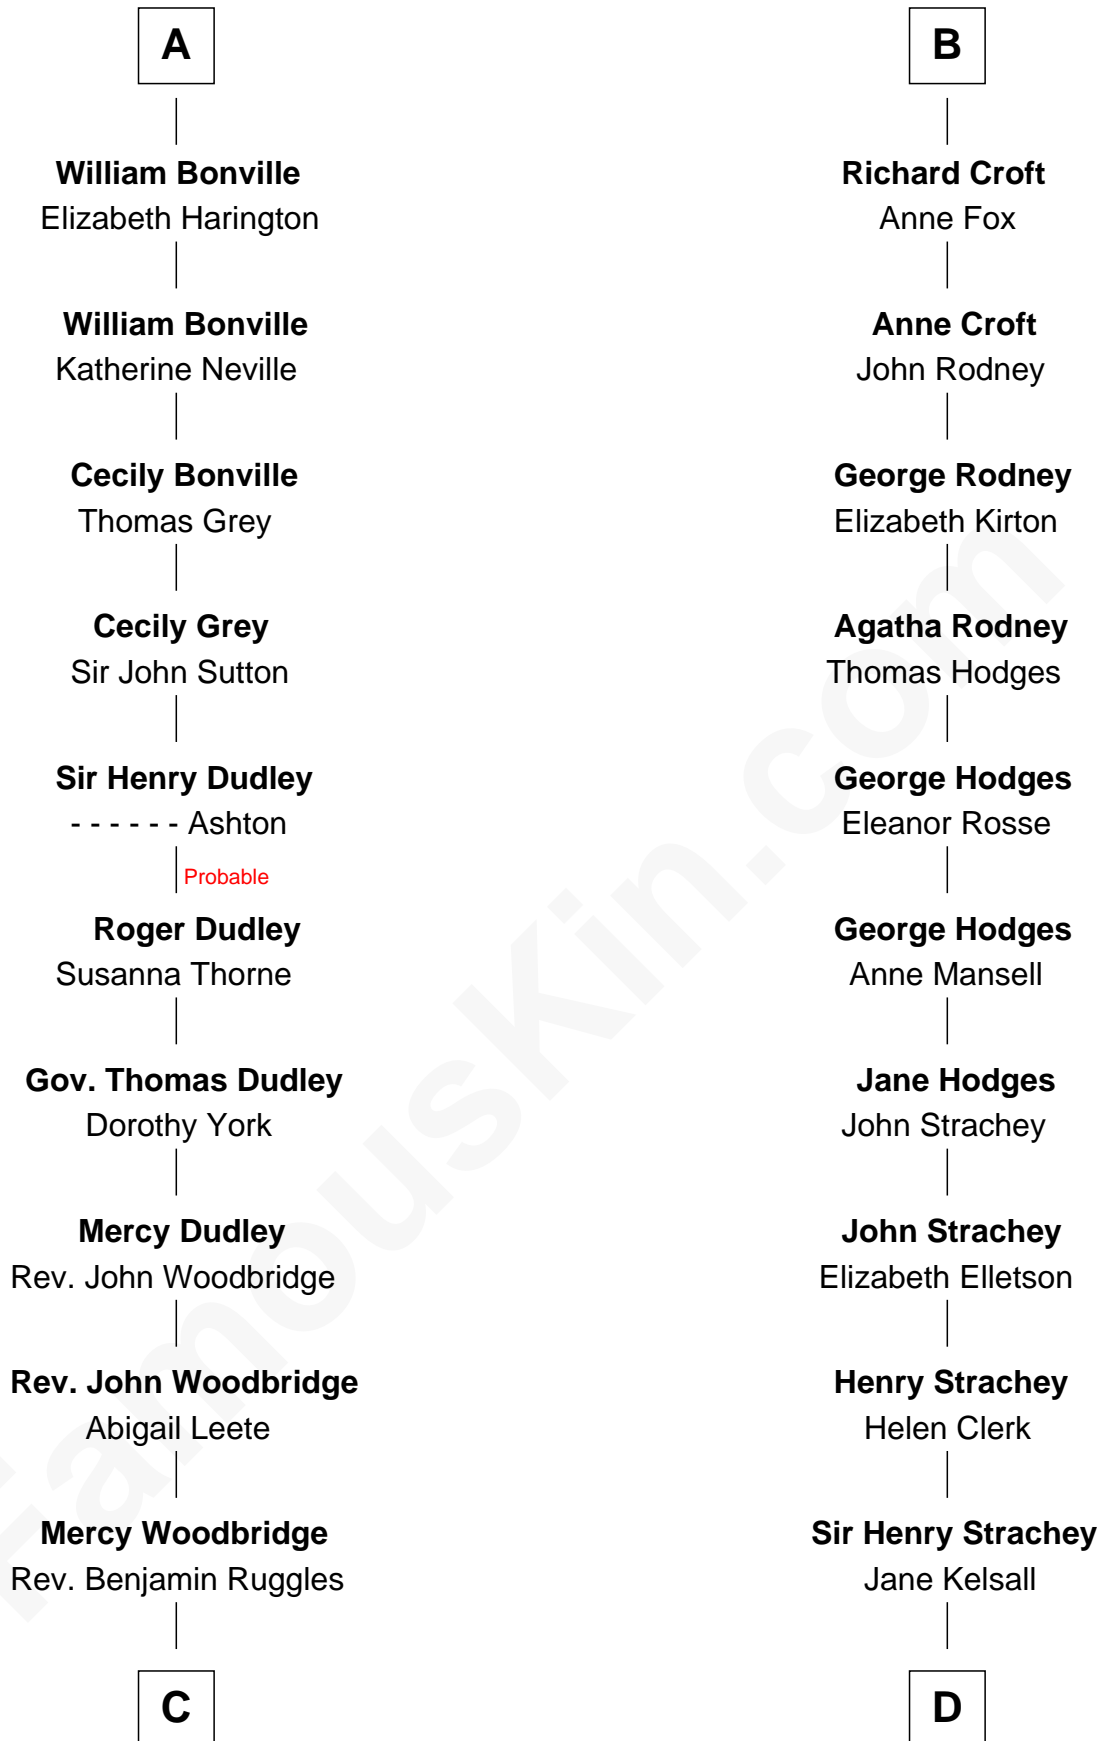

FamousKin.com Relationship Chart of

John Brown

American Abolitionist

19th cousin 2 times removed of

Lytton Strachey

Author and Co-Founder of Bloomsbury Group

Nichole d'Aubenev
Sir Roger de Somery

Margaret de Somery

John V le Strange

Maud de Walton

Elizabeth le Strange

Gruffydd ap Madog

Gruffydd Fychan ap Gruffydd

Elen ferch Thomas ap Llewelyn

Owen Glendower

Margaret Hanmer

Janet ferch Owain

Sir John de Croft

William de Croft

Margaret Walwyn

B

C

Mercy Ruggles
Jonathan Humphrey

Oliver Humphrey
Sarah Garrett