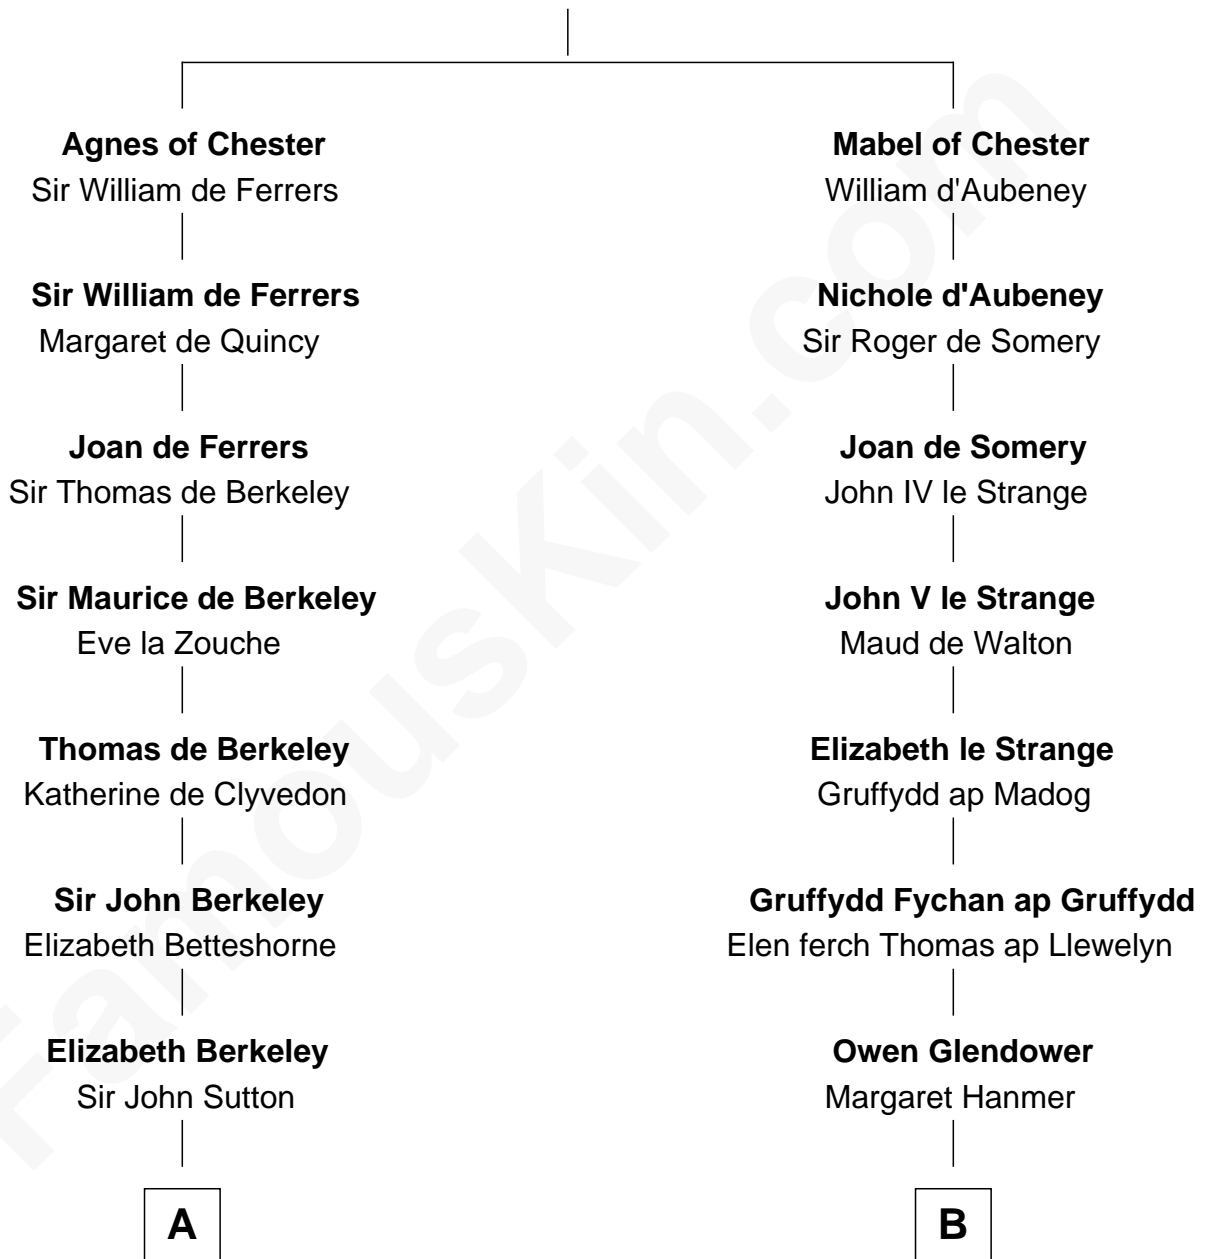

FamousKin.com Relationship Chart of

John Brown

American Abolitionist

20th cousin 1 time removed of

Lytton Strachey

Author and Co-Founder of Bloomsbury Group

Bertrade de Montfort

Hugh de Kevelioc

C

Oliver Humphrey

Sarah Garrett

Ruth Humphrey

Gideon Mills

Ruth Mills

Owen Brown

John Brown

American Abolitionist

D

Henry Strachey

Helen Clerk

Sir Henry Strachey

Jane Kelsall

Edward Strachey

Julia Woodburn Kirkpatrick