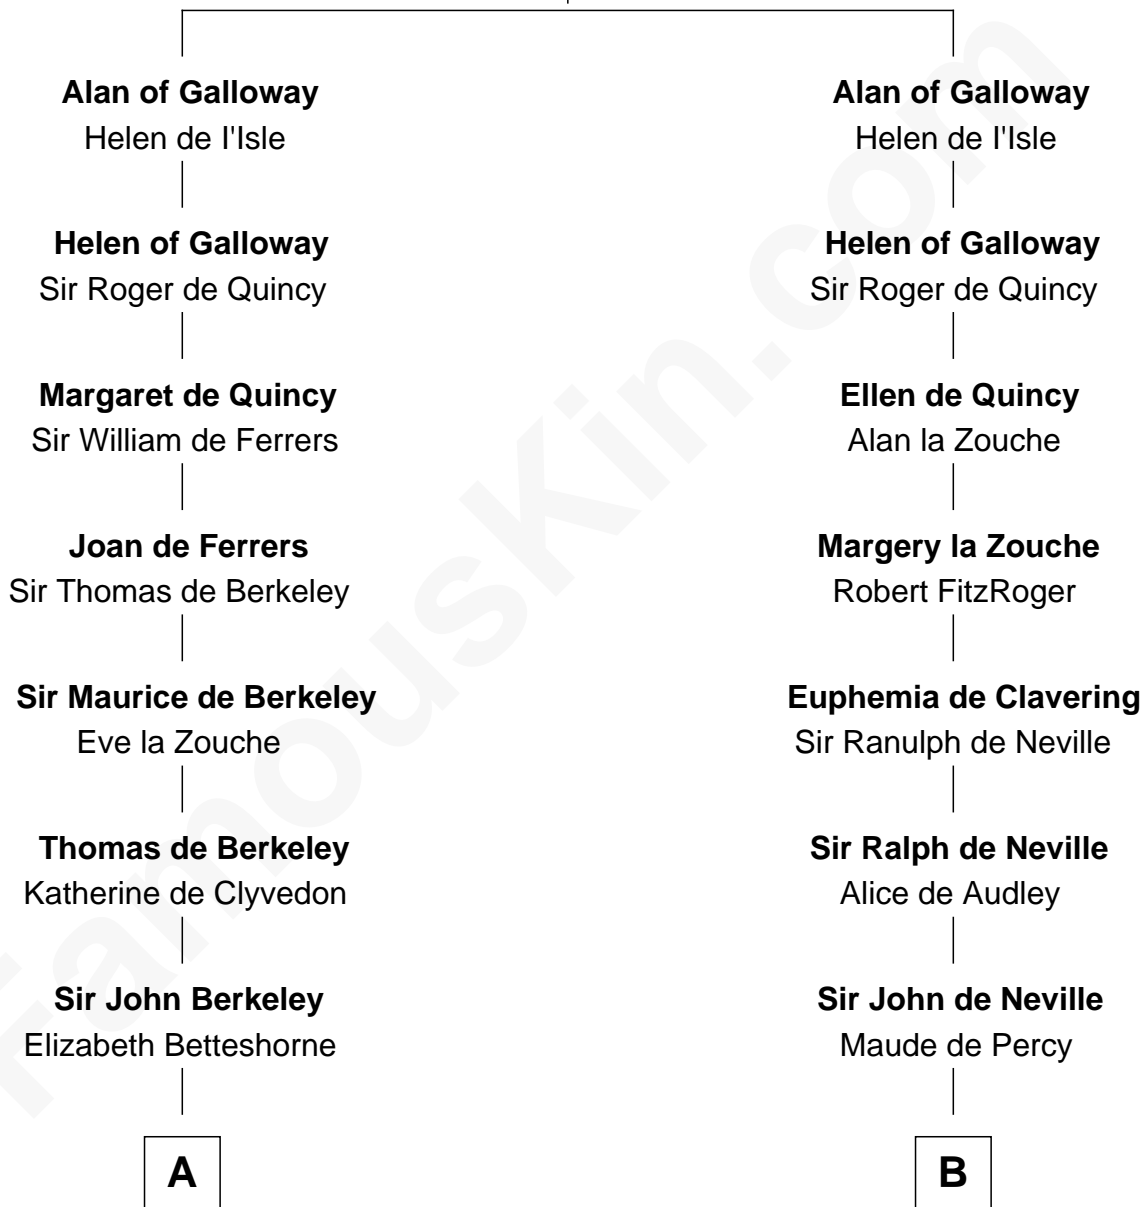

FamousKin.com Relationship Chart of

John Brown

American Abolitionist

21st cousin of

Lytton Strachey

Author and Co-Founder of Bloomsbury Group

Roland of Galloway

Helena de Morville

C

Mercy Ruggles
Jonathan Humphrey

Oliver Humphrey
Sarah Garrett

Ruth Humphrey
Gideon Mills

Ruth Mills
Owen Brown

John Brown
American Abolitionist

D

Alice Maskelyne
John Kelsall