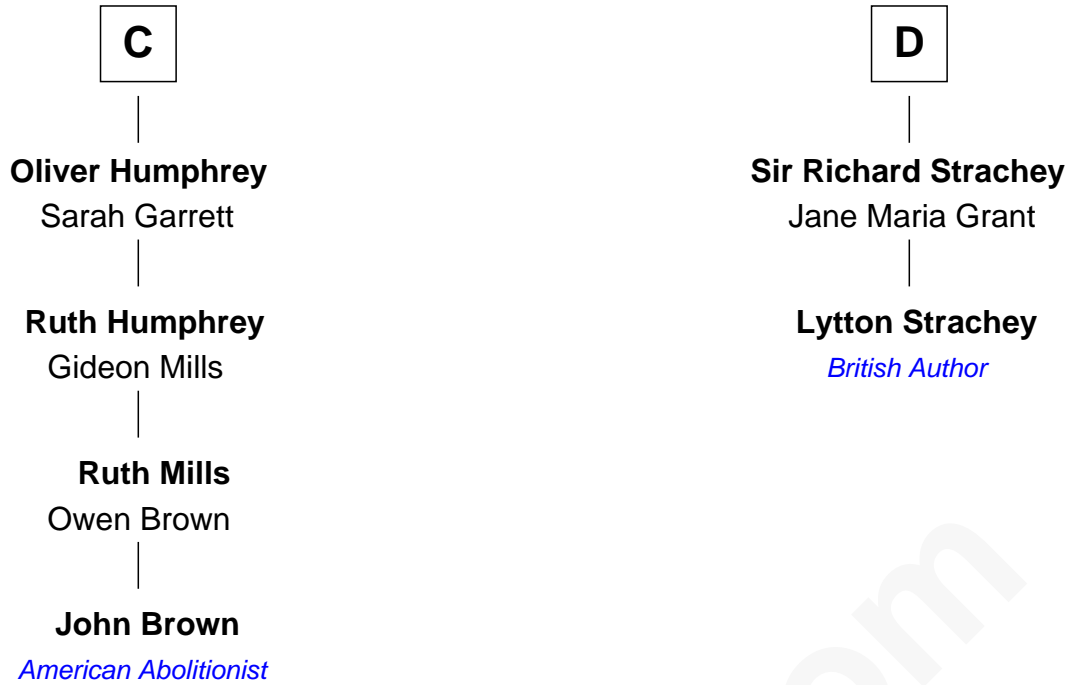

# FamousKin.com Relationship Chart of

**John Brown**

*American Abolitionist*

18th cousin 2 times removed of

**Lytton Strachey**

*Author and Co-Founder of Bloomsbury Group*

**Sir Hugh le Despencer**

Aveline Basset

**Alice le Despenser**

Sir John Sutton

**Sir John Sutton**

Constance Blount

**Sir John Sutton**

Elizabeth Berkeley

**A**

**Eleanor le Despencer**

Sir Hugh de Courtenay

**Sir Hugh de Courtenay**

Agnes de St. John

**Sir Thomas de Courtenay**

Muriel de Moels

**Margaret Courtenay**

Thomas Peverell

**Katherine Peverell**

Sir Walter Hungerford

**Margaret Hungerford**

Sir Walter Rodney

**Thomas Rodney**

Isabel - - - - -

**B**

FamousKin.com