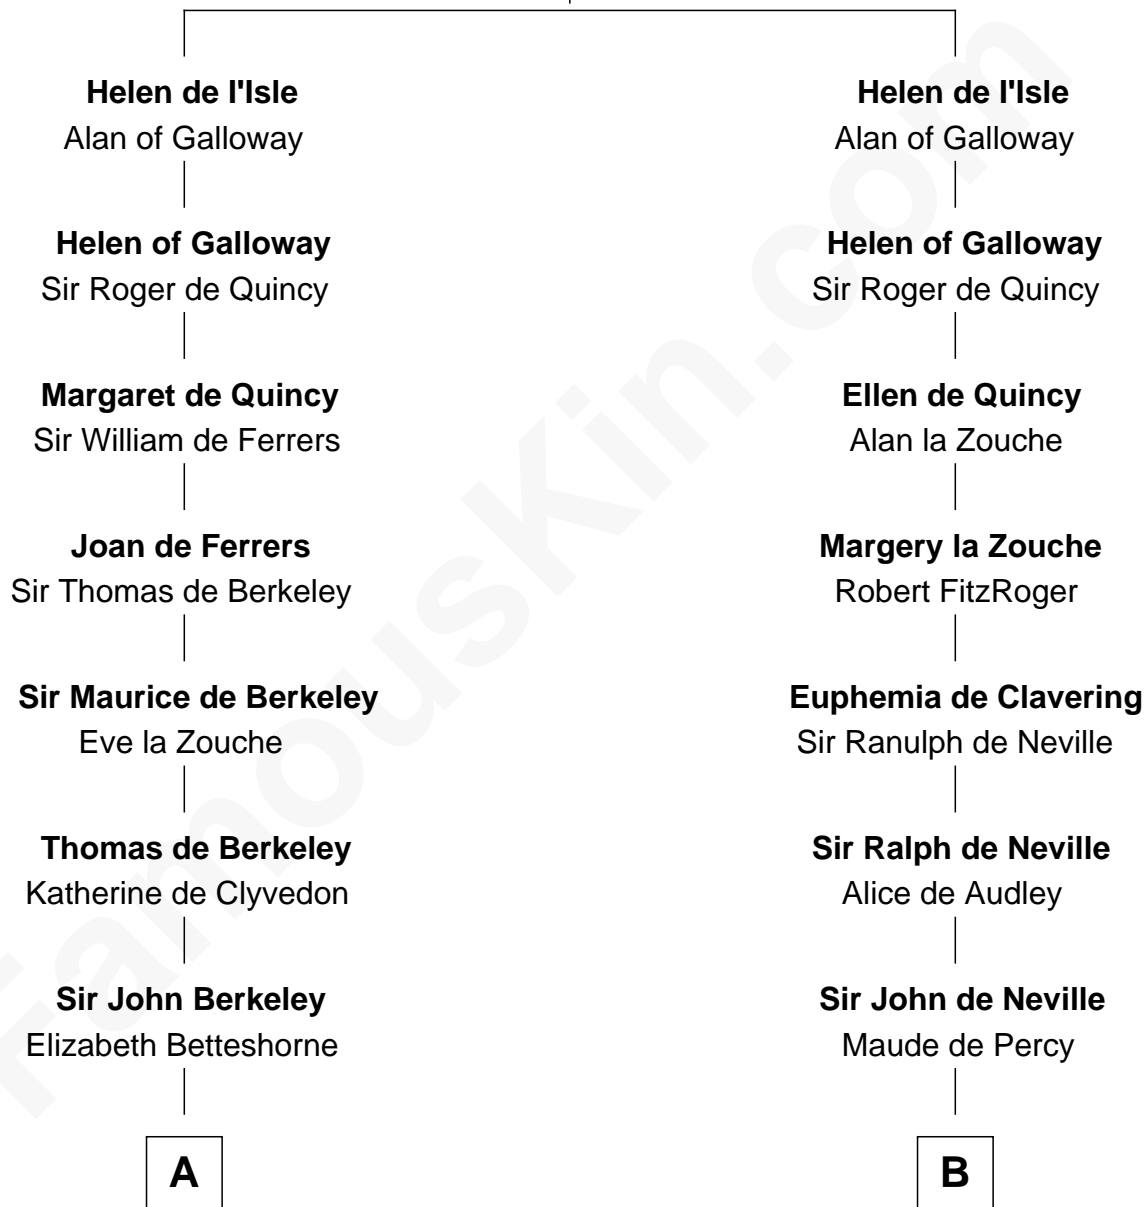

# FamousKin.com Relationship Chart of

**John Brown**

*American Abolitionist*

21st cousin of

**Lytton Strachey**

*Author and Co-Founder of Bloomsbury Group*

**Reginald de l'Isle**

Fonia of Moray

**C**

**Mercy Ruggles**  
Jonathan Humphrey

**Oliver Humphrey**  
Sarah Garrett

**Ruth Humphrey**  
Gideon Mills

**Ruth Mills**  
Owen Brown

**John Brown**  
*American Abolitionist*

**D**

**Alice Maskelyne**  
John Kelsall