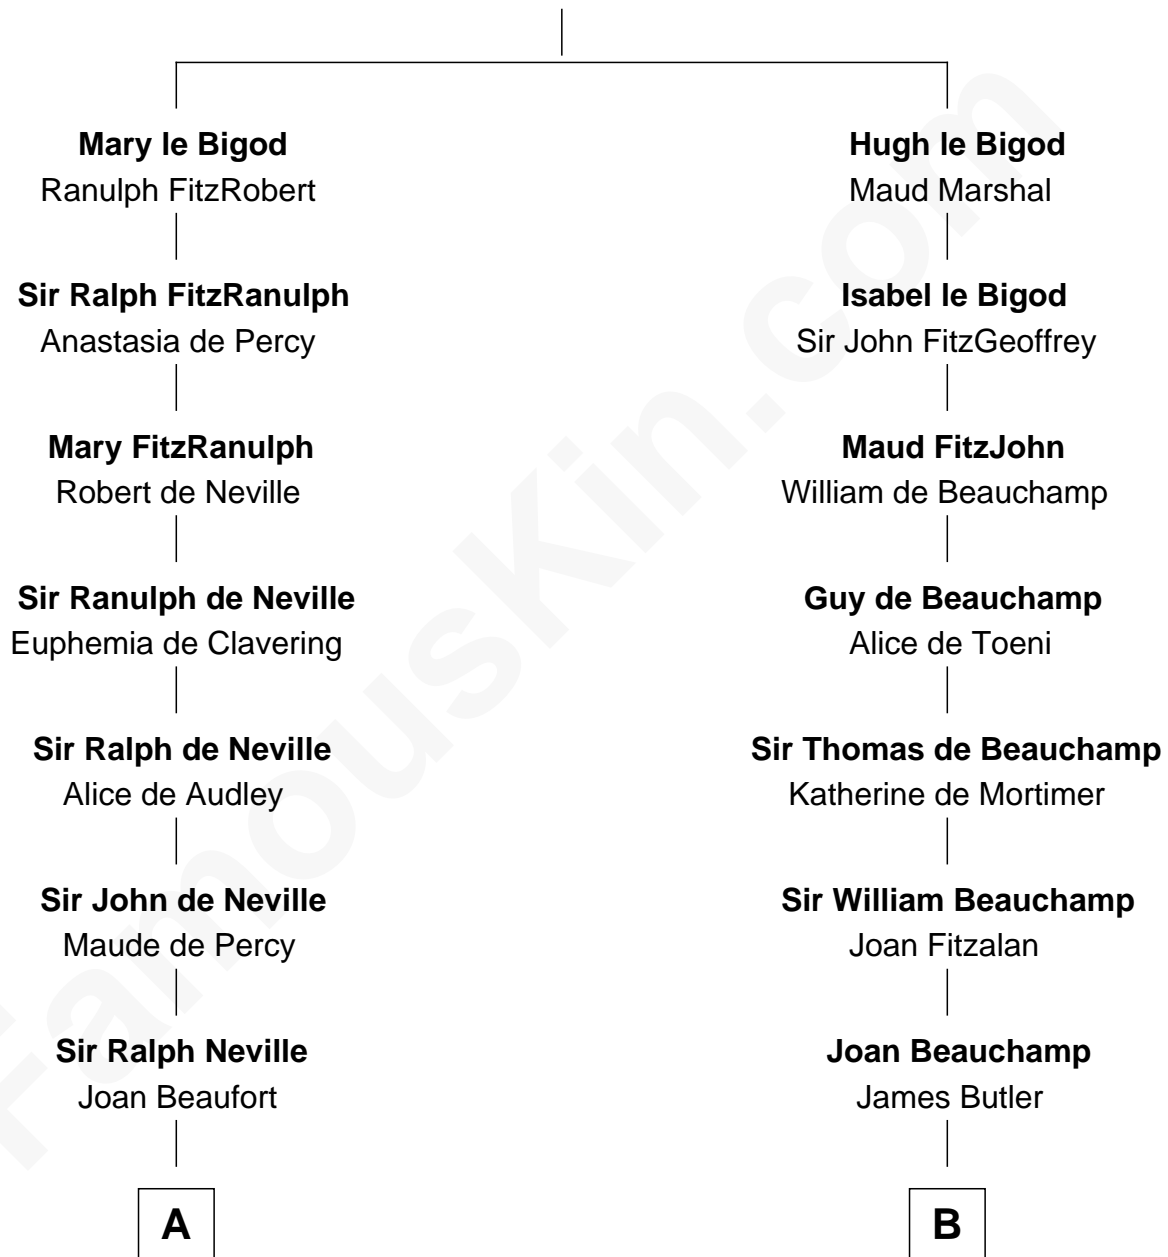

FamousKin.com Relationship Chart of

John Brown

American Abolitionist

21st cousin of

Joan Fontaine

Movie Actress

Roger le Bigod

Ida de Tony

C

Mercy Ruggles
Jonathan Humphrey

Oliver Humphrey
Sarah Garrett

Ruth Humphrey
Gideon Mills

Ruth Mills
Owen Brown

John Brown
American Abolitionist

D

Richard Molesworth
Catherine Cobb

John Molesworth
Louise Tomkyns

Margaret Letitia Molesworth
Charles Richard De Havilland

Walter Augustus De Havilland
Lillian Augusta Ruse

Joan Fontaine
Movie Actress

FamousKin.com