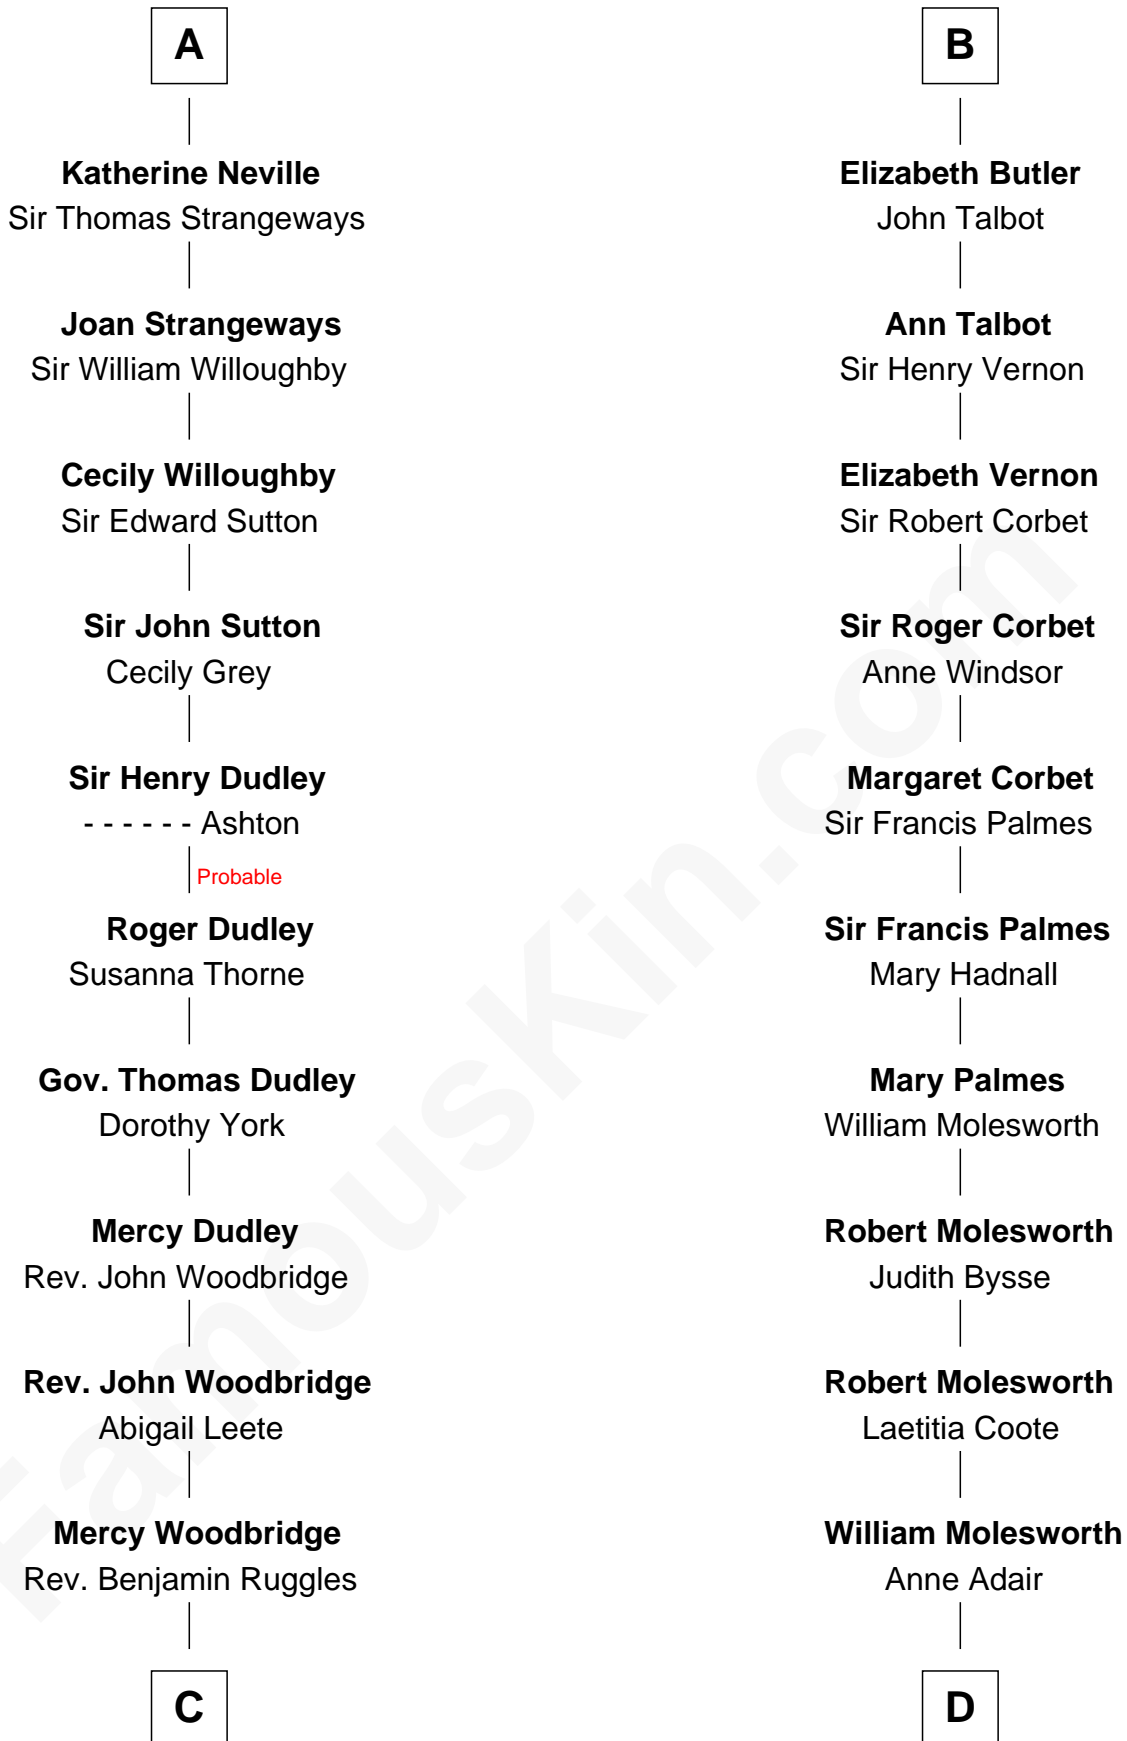

FamousKin.com Relationship Chart of

John Brown

American Abolitionist

21st cousin of

Joan Fontaine

Movie Actress

Roger le Bigod

Ida de Tony

C

Mercy Ruggles
Jonathan Humphrey

Oliver Humphrey
Sarah Garrett

Ruth Humphrey
Gideon Mills

Ruth Mills
Owen Brown

John Brown
American Abolitionist

D

Richard Molesworth
Catherine Cobb

John Molesworth
Louise Tomkyns

Margaret Letitia Molesworth
Charles Richard De Havilland

Walter Augustus De Havilland
Lillian Augusta Ruse

Joan Fontaine
Movie Actress

FamousKin.com