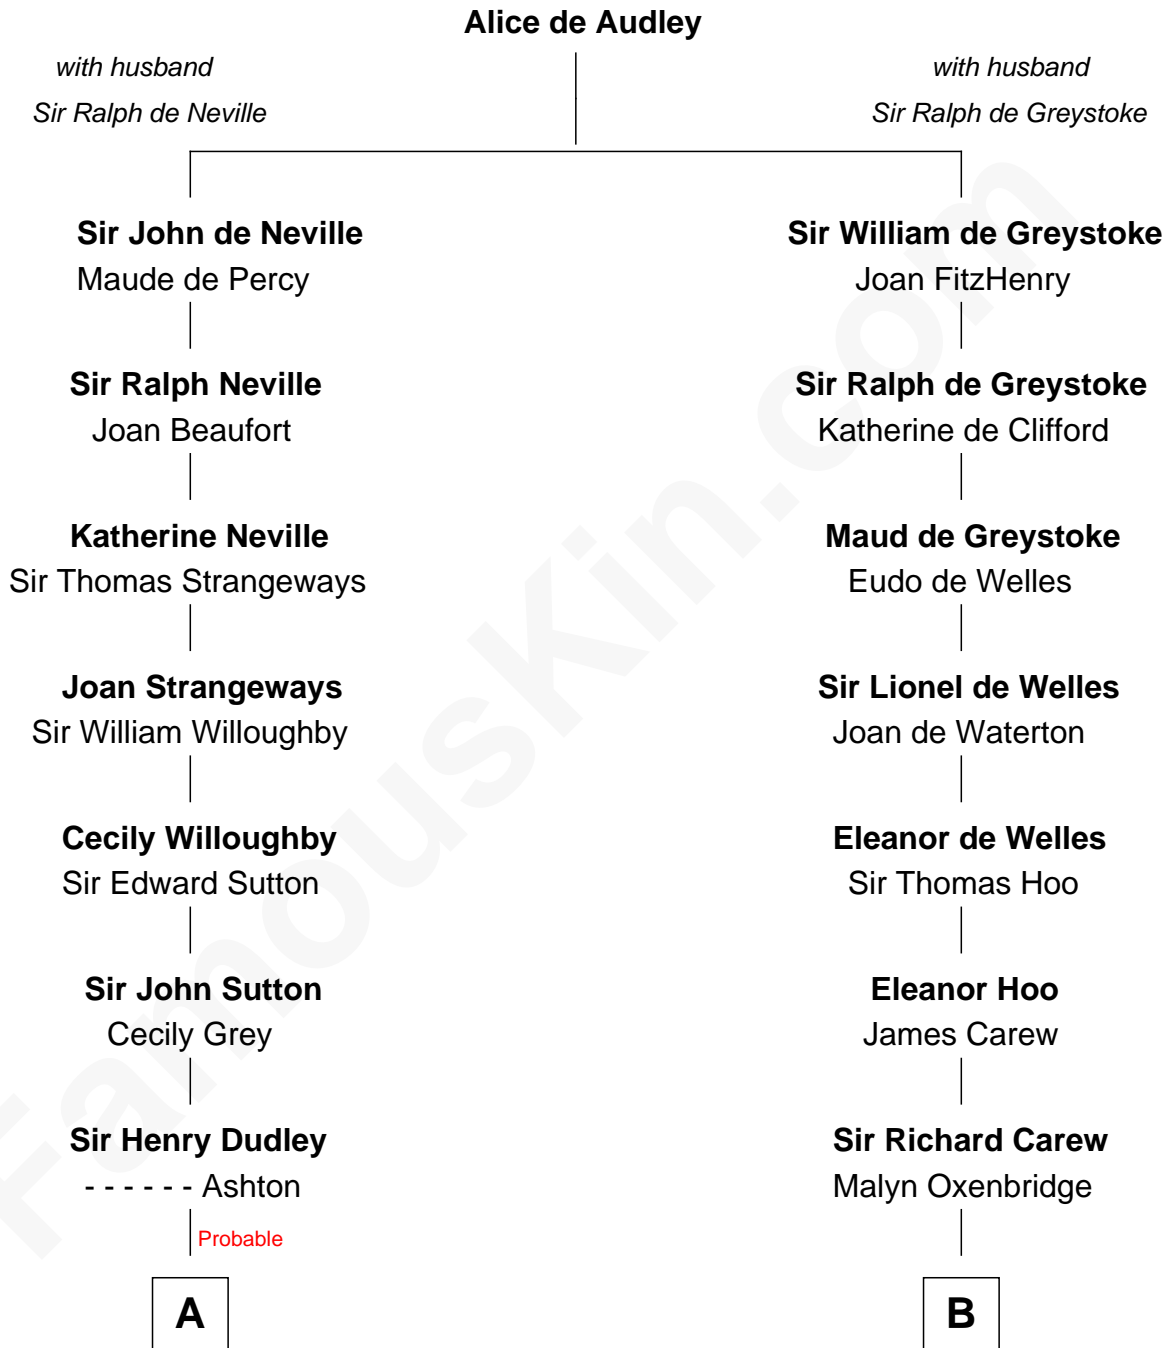

FamousKin.com Relationship Chart of

John Brown

American Abolitionist

16th cousin 2 times removed of

Joan Fontaine

Movie Actress

C

Walter Augustus De Havilland

Lillian Augusta Ruse

Joan Fontaine

Movie Actress

FamousKin.com