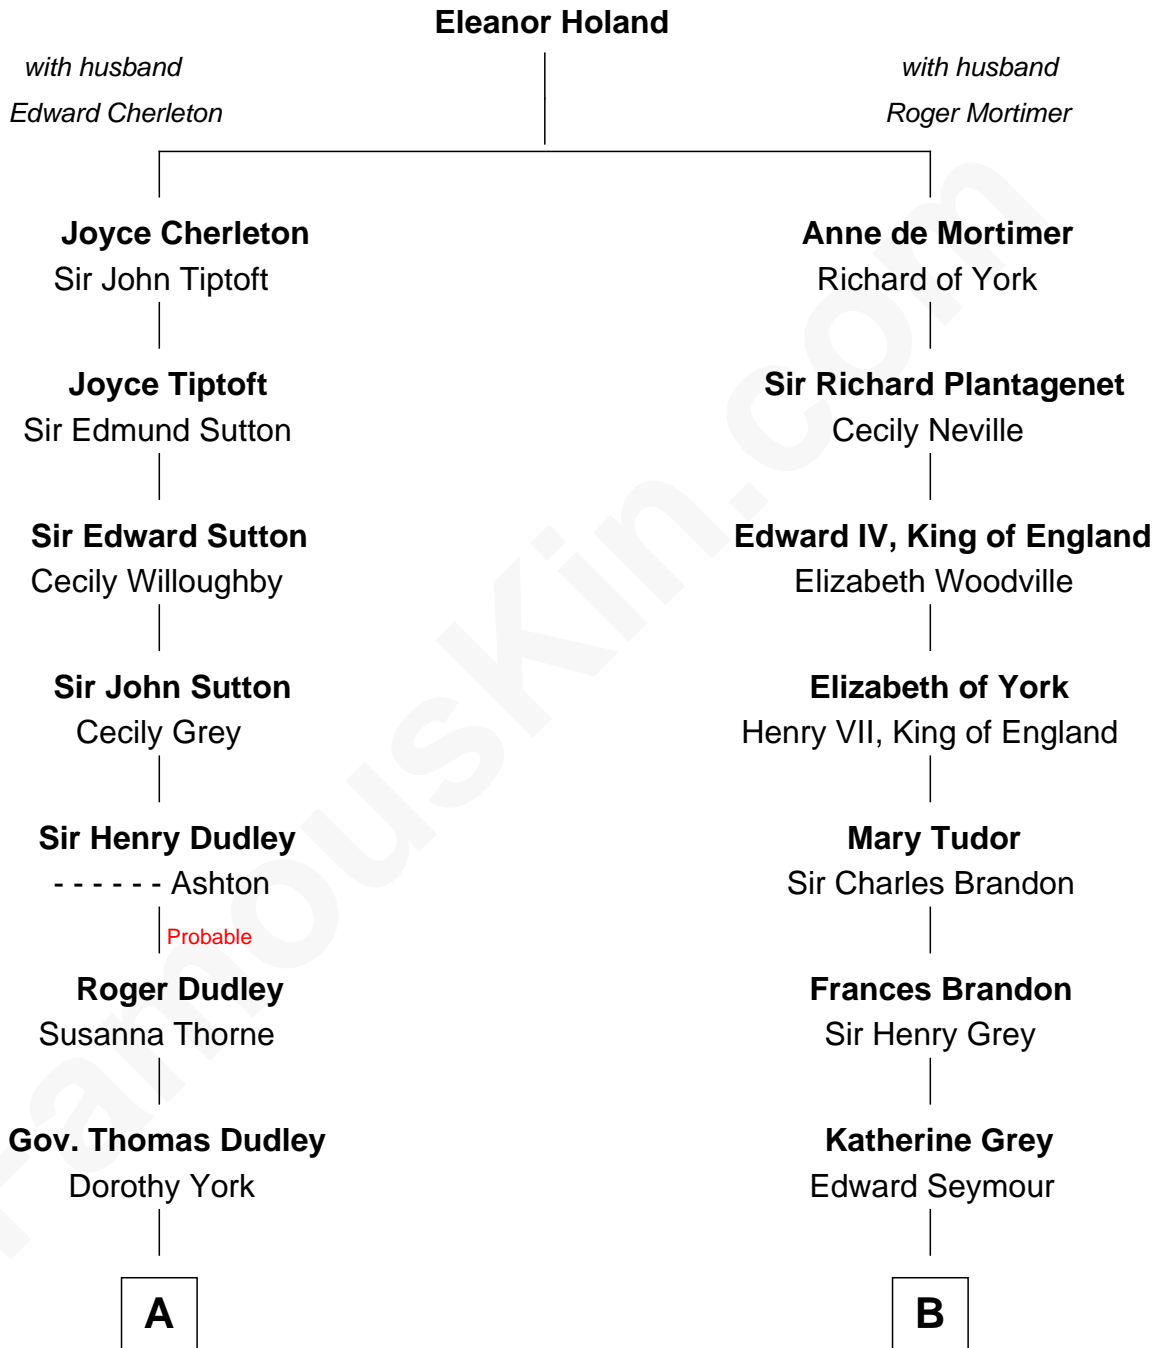

FamousKin.com Relationship Chart of

John Brown

American Abolitionist

14th cousin of

Lt. Gen. James Brudenell

Leader of the "Charge of the Light Brigade"

A

Mercy Dudley
Rev. John Woodbridge