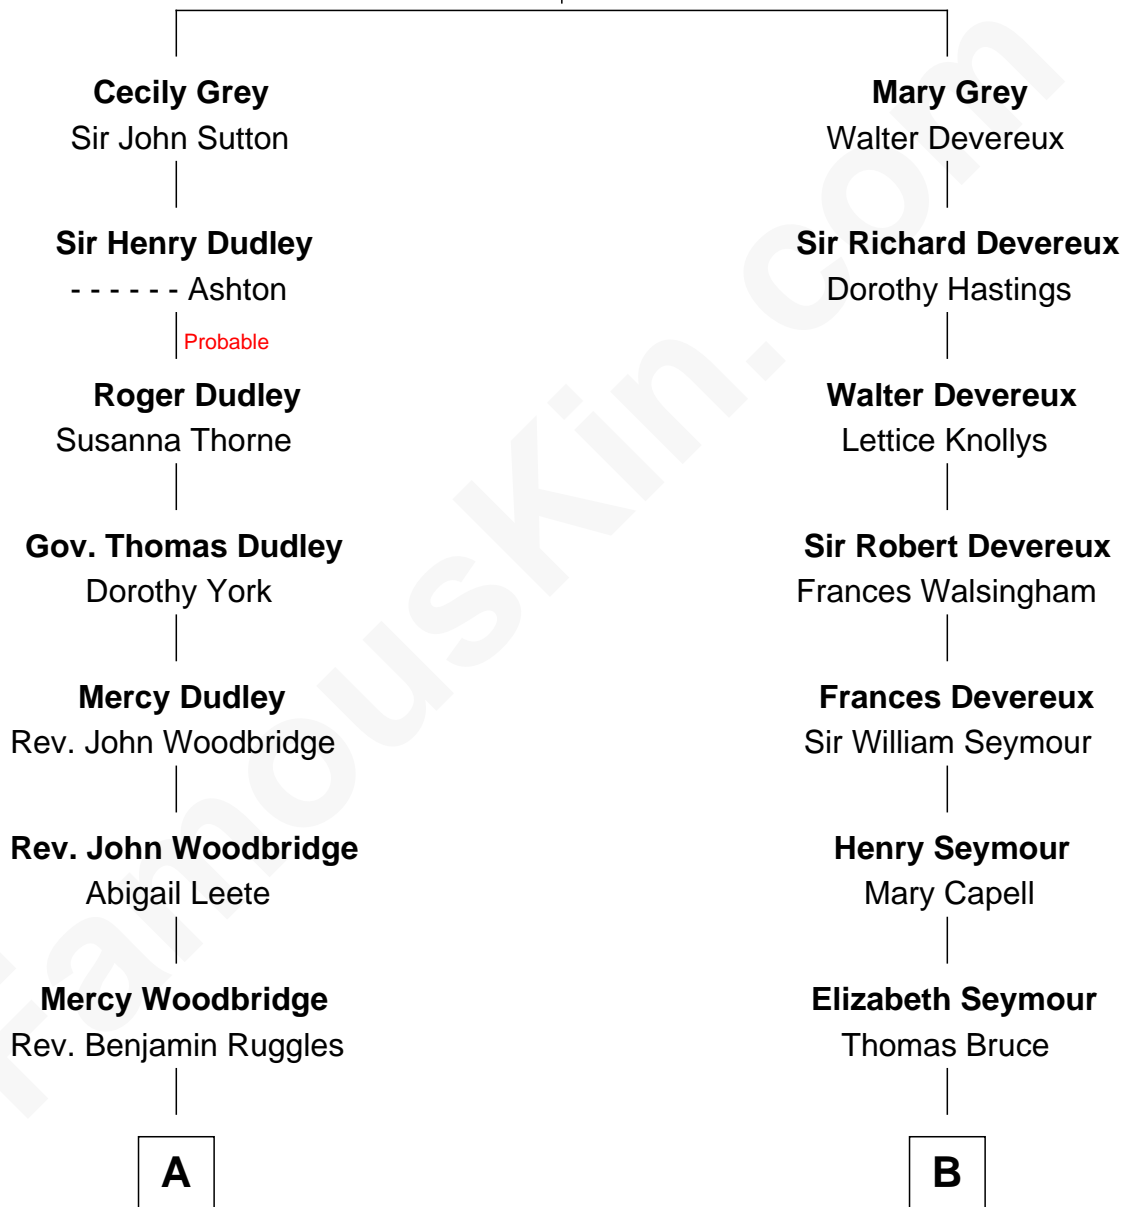

# FamousKin.com Relationship Chart of

**John Brown**

*American Abolitionist*

10th cousin 1 time removed of

**Lt. Gen. James Brudenell**

*Leader of the "Charge of the Light Brigade"*

**Thomas Grey**  
Cecily Bonville

**A**

**Mercy Ruggles**  
Jonathan Humphrey

**Oliver Humphrey**  
Sarah Garrett

**Ruth Humphrey**  
Gideon Mills

**Ruth Mills**  
Owen Brown

**John Brown**  
*American Abolitionist*

**B**

**Elizabeth Bruce**  
George Brudenell