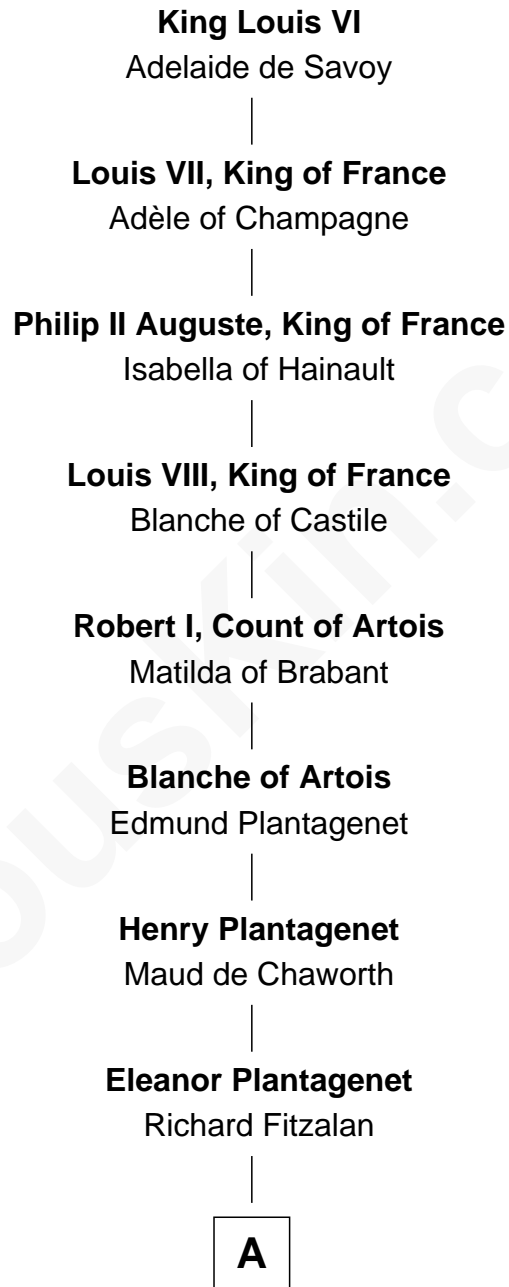

FamousKin.com Relationship Chart of

John Brown

American Abolitionist

22nd Great-grandson of

King Louis VI

King of France

A

Alice Fitzalan

Sir Thomas de Holand

Eleanor Holand

Edward Cherleton

Joyce Cherleton

Sir John Tiptoft

Joyce Tiptoft

Sir Edmund Sutton

Sir Edward Sutton