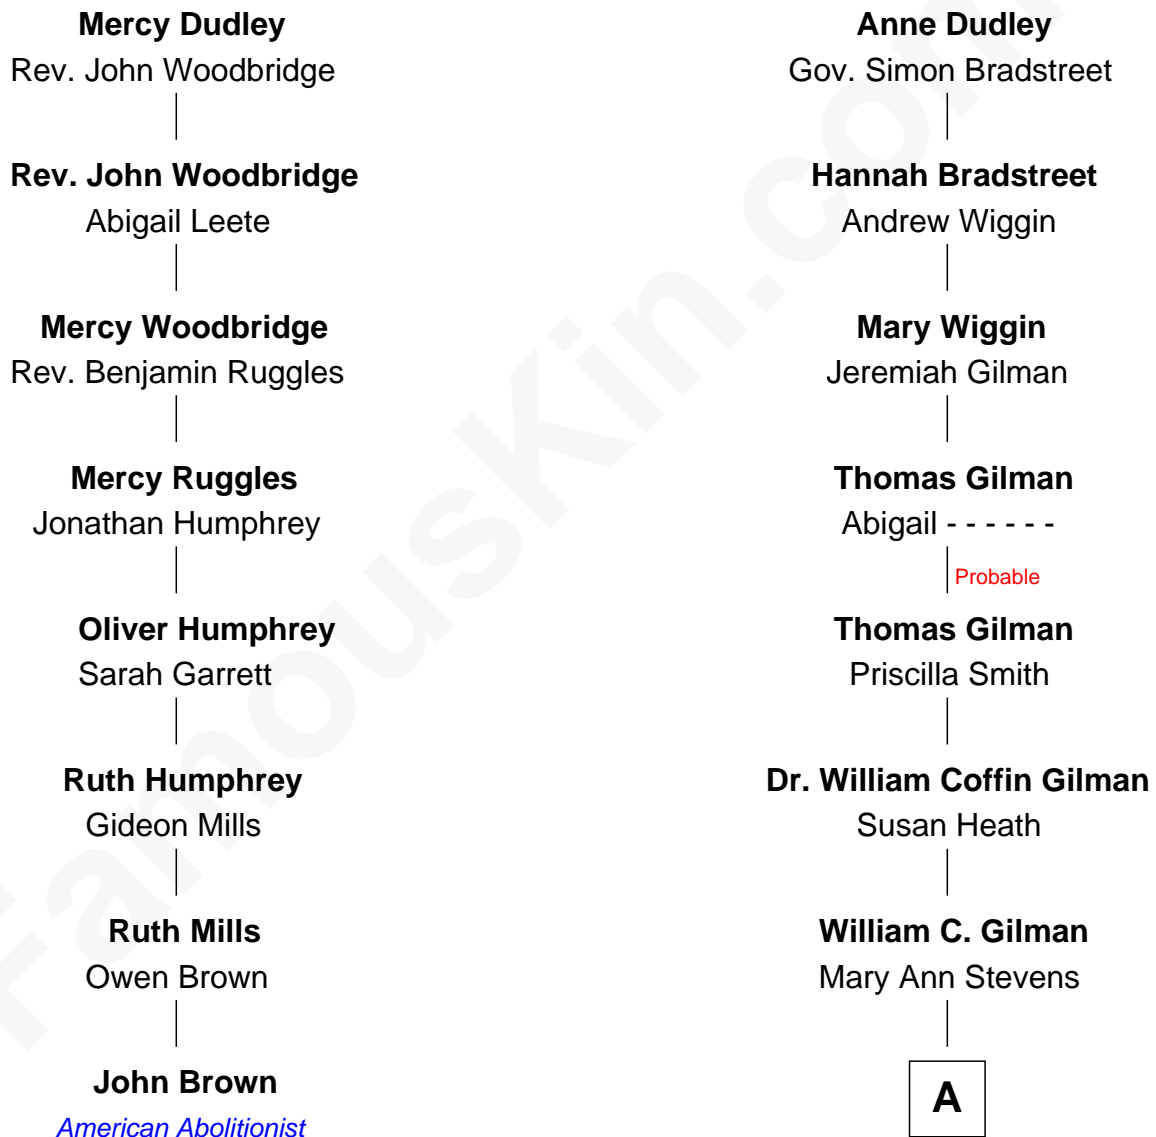

# FamousKin.com Relationship Chart of

**John Brown**

*American Abolitionist*

7th cousin 3 times removed of

**George Hamilton**

*TV and Movie Actor*

**Gov. Thomas Dudley**

Dorothy York

**A**

—  
**George C. Gilman**  
Elizabeth Melissa Lane

—  
**Lillian C. Gilman**  
Harry Fuller Hamilton

—  
**George William Hamilton**  
Anne Lucille Stevens

—  
**George Hamilton**  
*TV and Movie Actor*