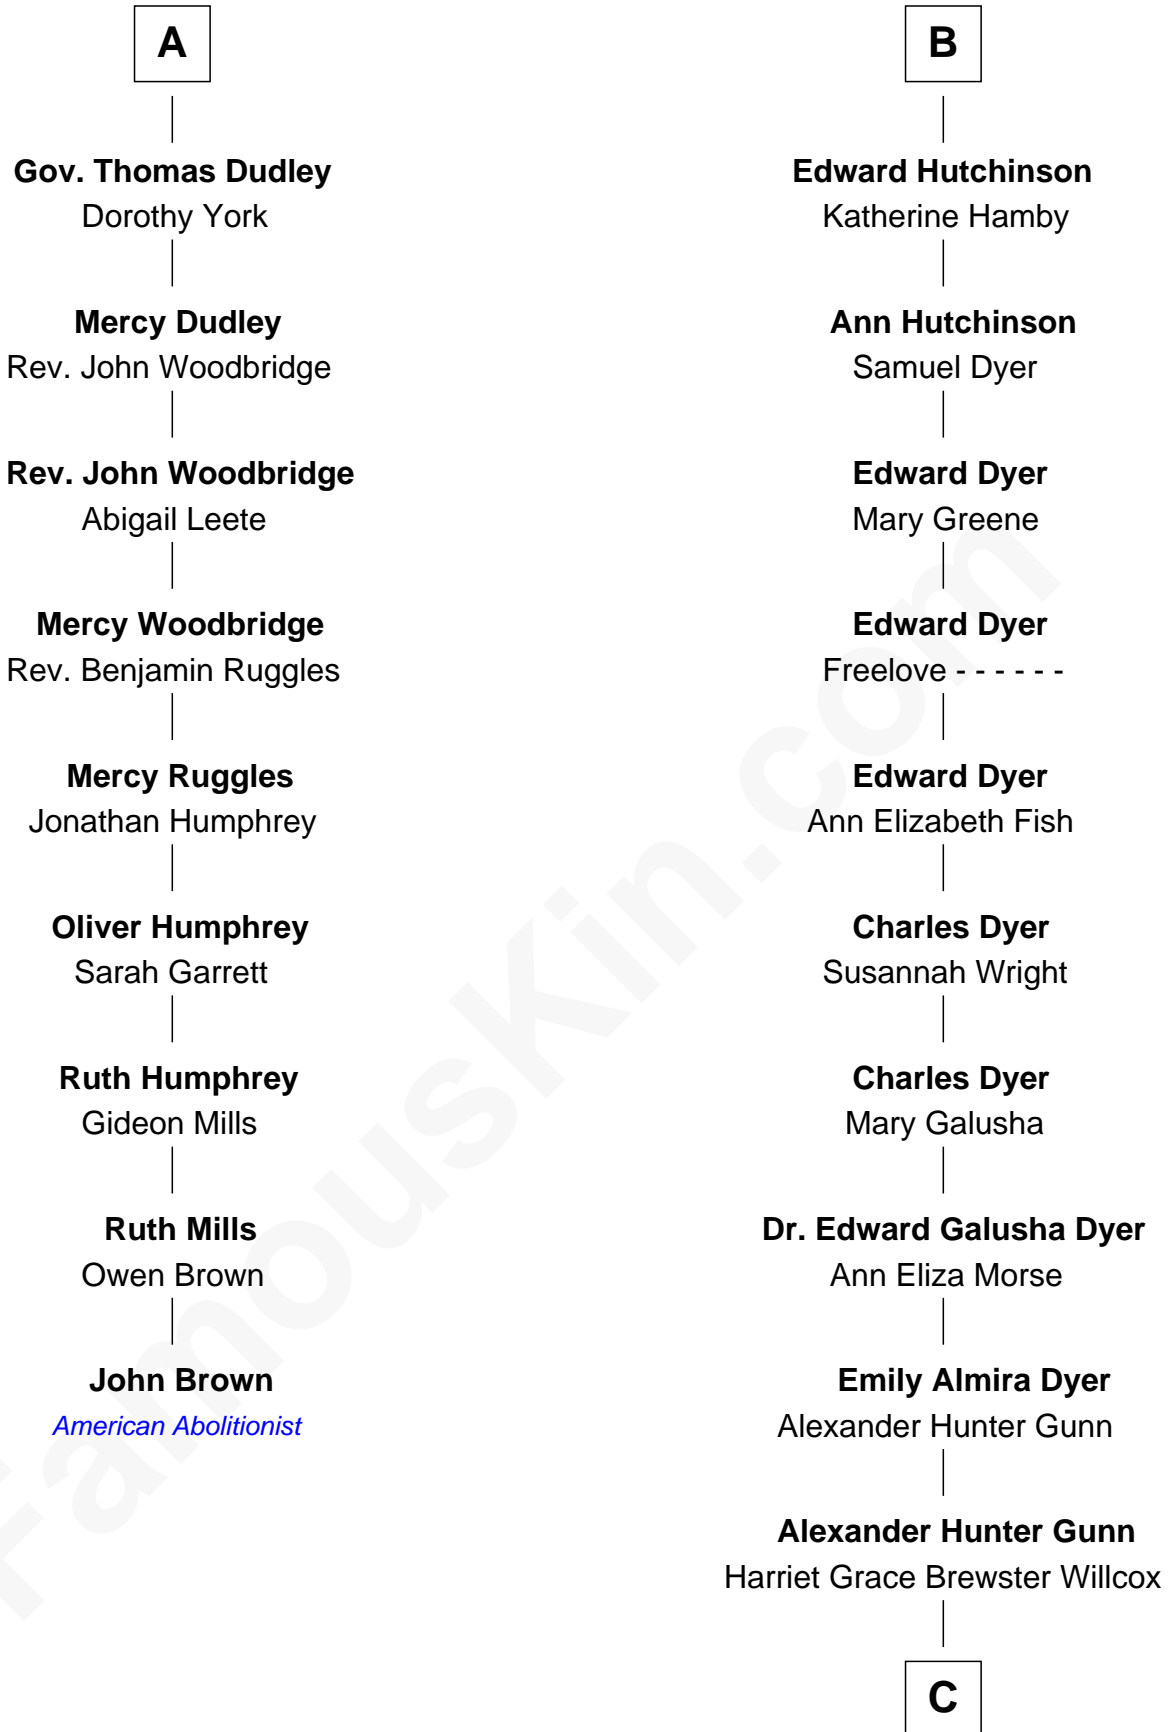

FamousKin.com Relationship Chart of

John Brown

American Abolitionist

15th cousin 4 times removed of

Elisabeth Shue

TV and Movie Actress

Sir Walter Blount

Sancha de Ayala

Sir Thomas Blount

Margaret de Gresley

Sir Thomas Blount

Agnes Hawley

Anne Blount

William Marbury

Robert Marbury

Katherine Williamson

William Marbury

Agnes Lenton

Rev. Francis Marbury

Bridget Dryden

Anne Marbury

William Hutchinson

B

C

—
Mary Brewster Gunn
Adoniram Judson Wells

—
Anne Brewster Wells
James William Shue

—
Elisabeth Shue
TV and Movie Actress

FamousKin.com