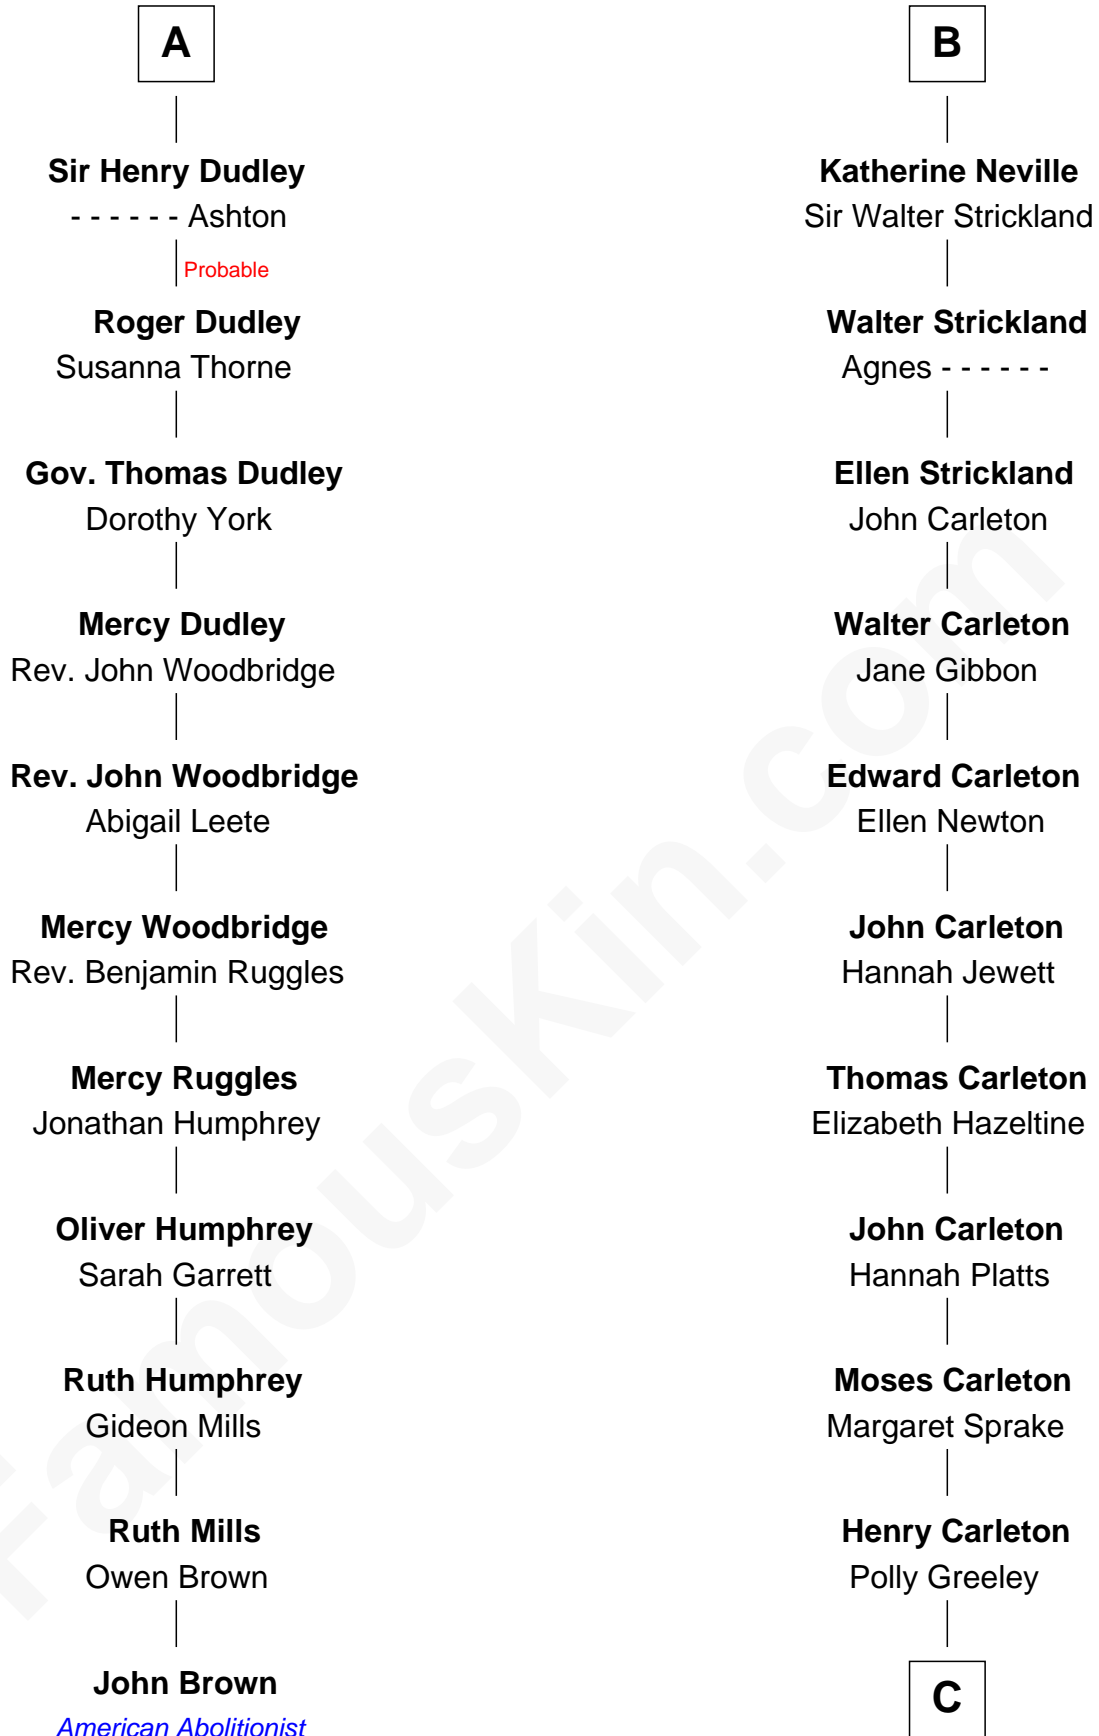

# FamousKin.com Relationship Chart of

**John Brown**

*American Abolitionist*

17th cousin 1 time removed of

**Charles A. Pillsbury**

*Co-Founder of C.A. Pillsbury Co.*

C

|  
**Margaret Sprague Carleton**